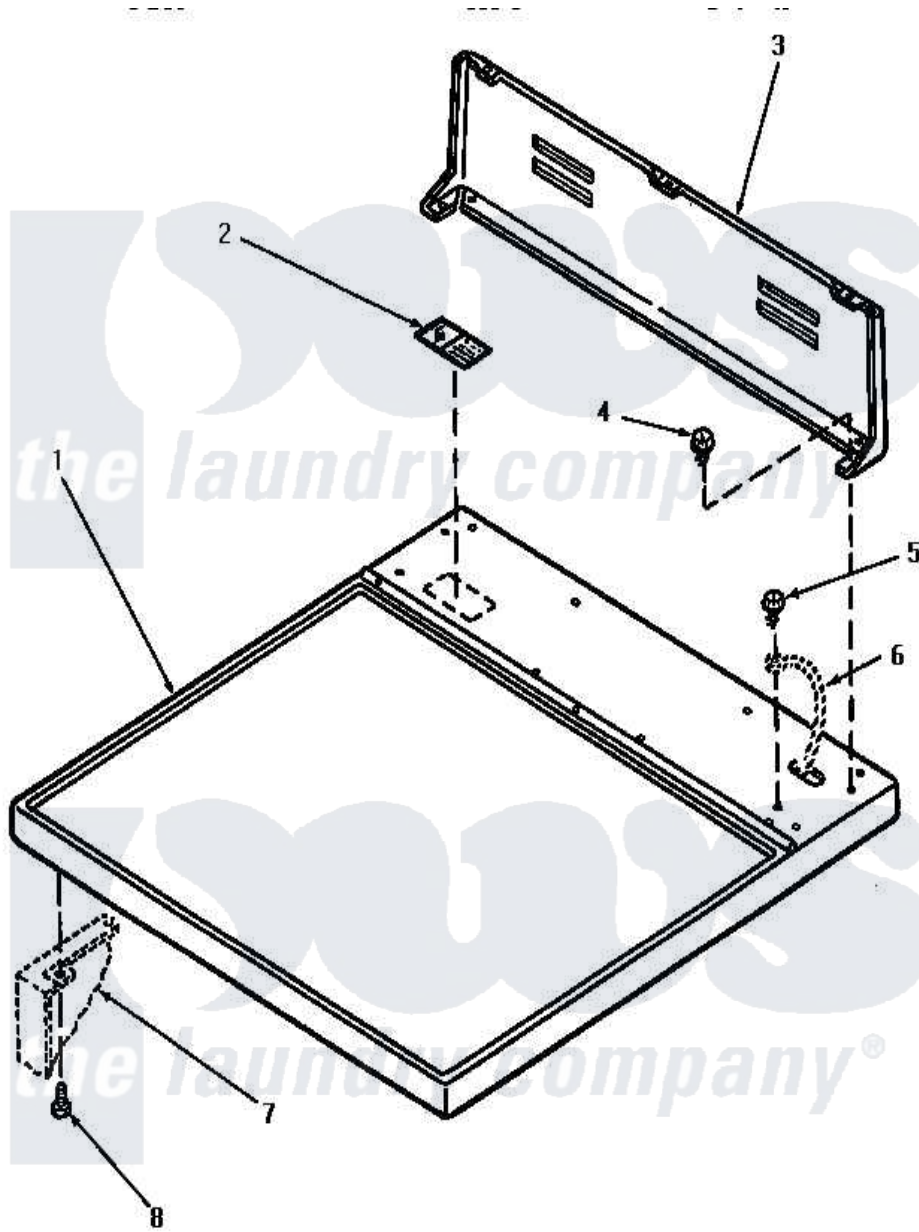

# Amana AEM633 01 - CABINET TOP AND CONTROL HOOD REAR PANEL

Amana [Residential Amana AEM633 Dryer Parts](#) Parts Diagram 01 - CABINET TOP AND CONTROL HOOD REAR PANEL

[Click on the part number to view part](#)

Item	Original Part Number	Replaced By	Status	Part Description
1	60815H		Not Available	ASSY, TOP PANEL-DOMESTI
"	60815L		Not Available	CABINET TOP, ALMOND
"	60815W		Not Available	ASSY, TOP & CARTON
2	24903		Not Available	STICKER, DISCONNECT POW
3	59970		Not Available	CONTROL HOOD, REAR PANEL
4	23962	<a href="#">W10116760</a>		Screw
5	<a href="#">20530</a>			Screw, 10-24 x 3/8 Hex
6	Y00000000		Not Available	SEE NOTE GROUND WIRE, GREEN
7	Y00000000		Not Available	SEE NOTE CABINET -- (SEE PAGE 9, KEY 10)
8	25723	<a href="#">27001200</a>		Screw