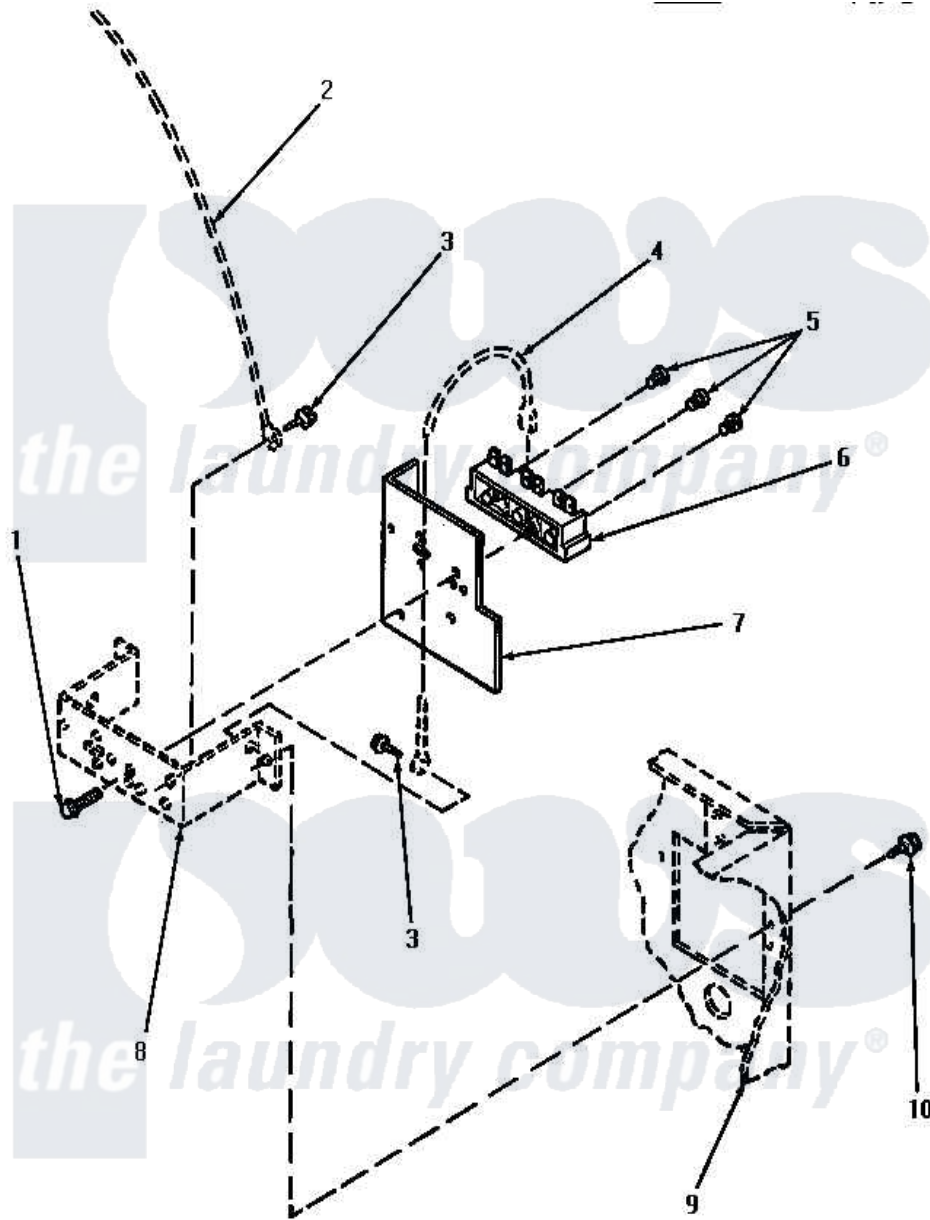

Amana AEM633 11 - TERMINAL BLOCK

Amana Residential Amana AEM633 Dryer Parts Parts Diagram 11 - TERMINAL BLOCK
 Click on the part number to view part

| Item | Original Part Number | Replaced By | Status | Part Description |
|------|-----------------------|--------------------------|---------------|---|
| 1 | Y61200 | 501285 | | Screw, No.12 X 9/16-Pla |
| 2 | Y00000000 | | Not Available | SEE NOTE GROUND WIRE, GREEN |
| 3 | 20530 | | | Screw, 10-24 x 3/8 Hex |
| 4 | Y00000000 | | Not Available | SEE NOTE GROUND WIRE, GREEN -- (SEE NOTE 1) |
| 5 | Y61199 | 3400094 | | Screw, 10-32 X 3/8 |
| 6 | 61923P | 61923 | | Block, Terminal |
| 7 | 56087 | | | Shield, Terminal Block |
| 8 | Y00000000 | | Not Available | SEE NOTE TERMINAL BLOCK BRACKET -- (SEE PAGE 6) |
| 9 | Y00000000 | | Not Available | SEE NOTE CABINET -- (SEE PAGE 9, KEY 10) |
| 10 | 25723 | 27001200 | | Screw |