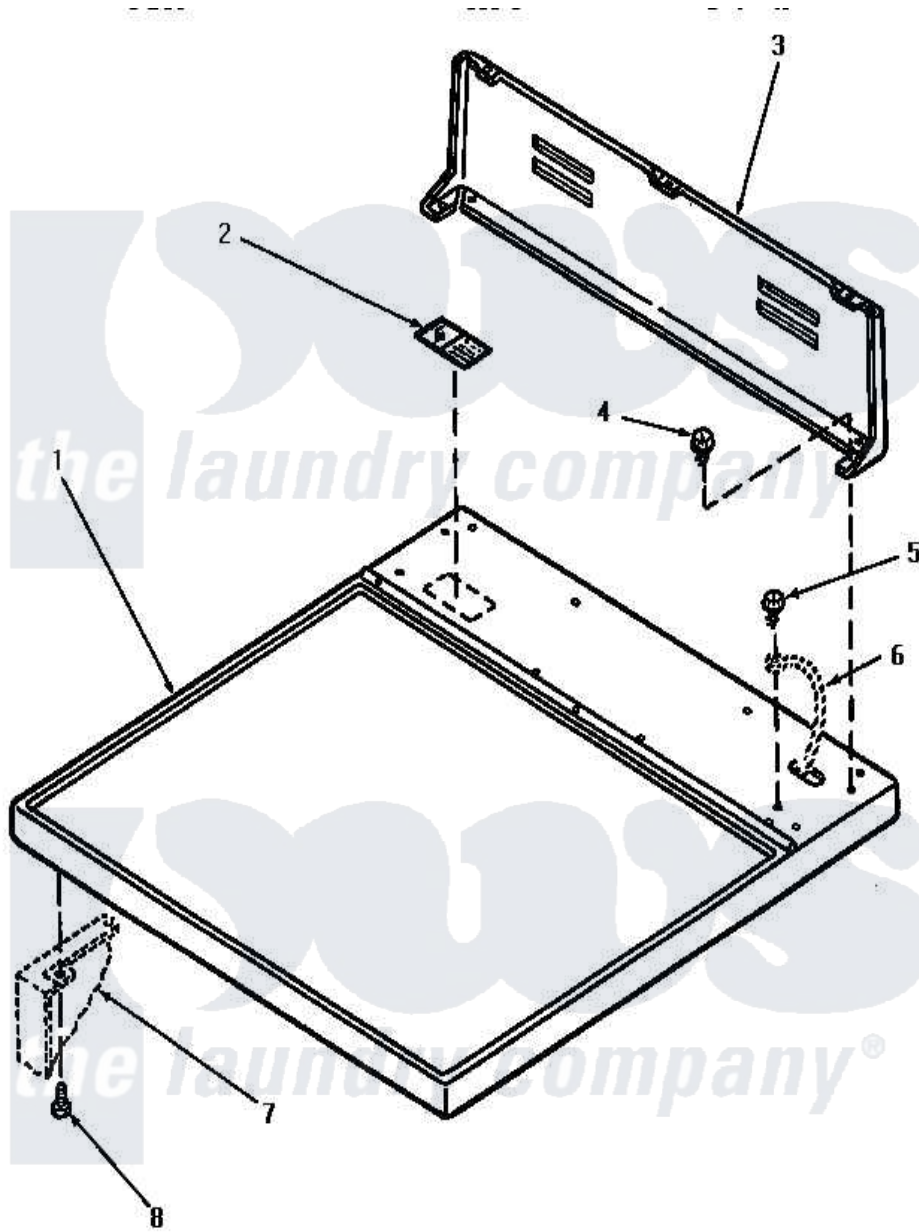

Amana AEM653 01 - CABINET TOP AND CONTROL HOOD REAR PANEL

Amana [Residential Amana AEM653 Dryer Parts](#) Parts Diagram 01 - CABINET TOP AND CONTROL HOOD REAR PANEL

[Click on the part number to view part](#)

Item	Original Part Number	Replaced By	Status	Part Description
1	60815H		Not Available	ASSY, TOP PANEL-DOMESTI
"	60815L		Not Available	CABINET TOP, ALMOND
"	60815W		Not Available	ASSY, TOP & CARTON
2	24903		Not Available	STICKER, DISCONNECT POW
3	59970		Not Available	CONTROL HOOD, REAR PANEL
4	23962	W10116760		Screw
5	20530			Screw, 10-24 x 3/8 Hex
6	Y00000000		Not Available	SEE NOTE GROUND WIRE, GREEN
7	Y00000000		Not Available	SEE NOTE CABINET -- (SEE PAGE 9, KEY 10)
8	25723	27001200		Screw