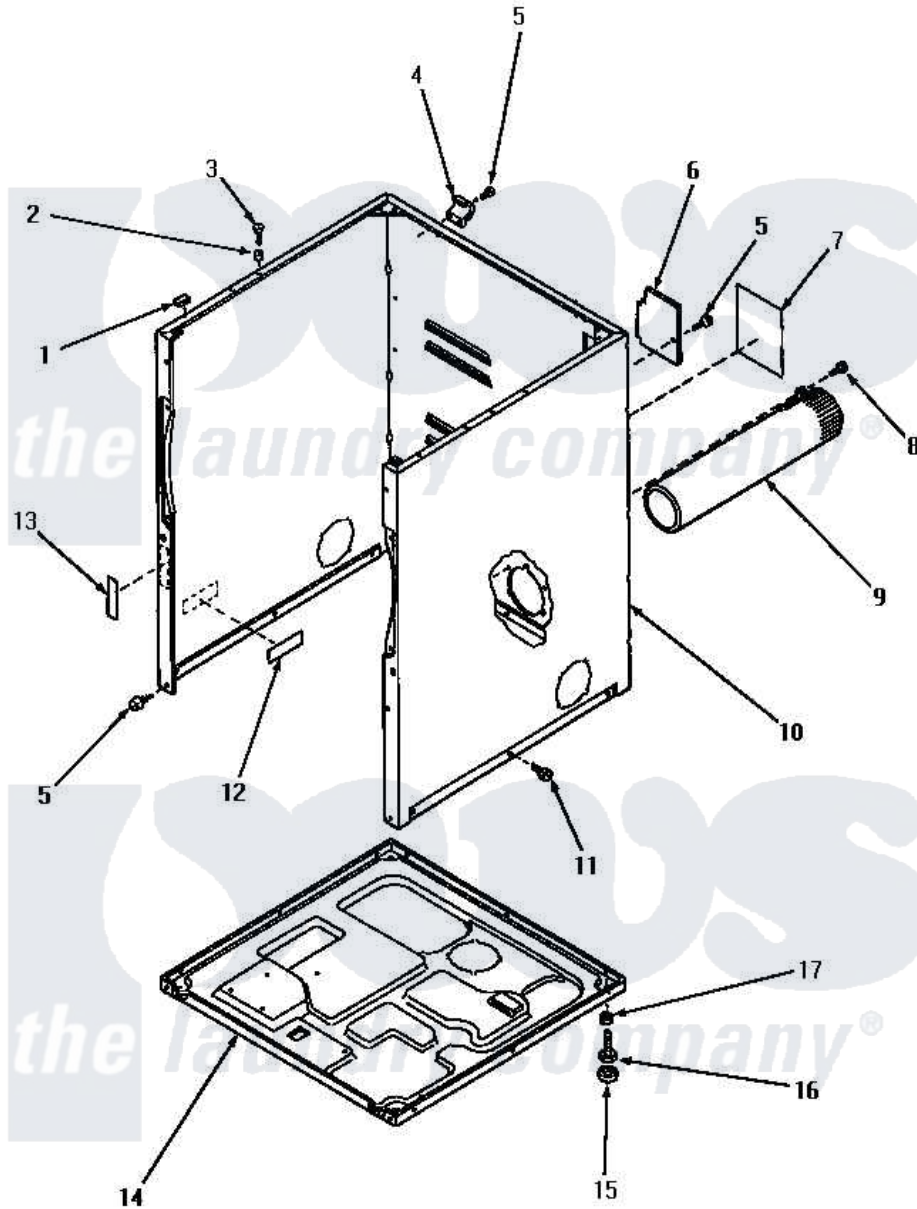

Amana AEM653 02 - CABINET, EXHAUST DUCT AND BASE

Amana Residential Amana AEM653 Dryer Parts Parts Diagram 02 - CABINET, EXHAUST DUCT AND BASE
 Click on the part number to view part

Item	Original Part Number	Replaced By	Status	Part Description
1	Y56128			Pad, Bumper
2	56079	505187		Locator, Panel
3	32671	Y014874		Screw, Idler Arm And Sleeve
4	60826		Not Available	HINGE, TOP
5	25723	27001200		Screw
6	60821			Access Cover
7	58866		Not Available	STICKER,WARNING-GROUND
8	56392		Not Available	SCREW,8-18 X 3/8 TAPPI
9	56118		Not Available	ASSY, EXHAUST DUCT
10	60813HP		Not Available	ASSY, DRYER CABINET
"	60813LP			Xxxassy, Dryer Cabinet
"	60813WP		Not Available	xxxASSY, DRYER CABINET
11	56264	27001200		Screw
12	61294		Not Available	(ELECTRIC MODELS)
13	24903		Not Available	STICKER,DISCONNECT POW

14	60811		Assembly, Base-Complete
15	70282	Y314137	Foot, Rubber
16	Y52696	Y305086	Adjustable Leg And Nut
17	20274	62739	Nut, Lock