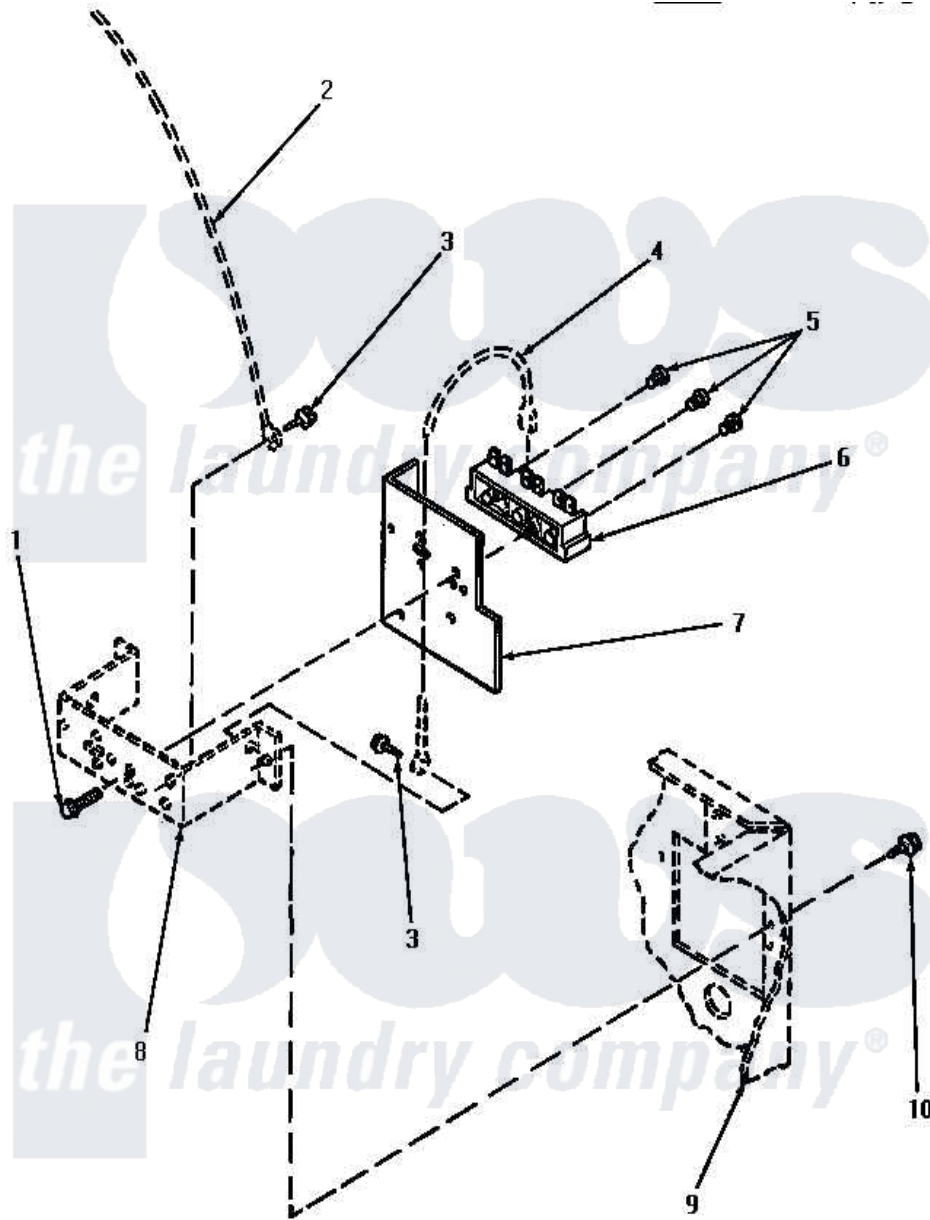

# Amana AEM653 11 - TERMINAL BLOCK

Amana Residential Amana AEM653 Dryer Parts Parts Diagram 11 - TERMINAL BLOCK  
 Click on the part number to view part

Item	Original Part Number	Replaced By	Status	Part Description
1	Y61200	<a href="#">501285</a>		Screw, No.12 X 9/16-Pla
2	Y00000000		Not Available	SEE NOTE GROUND WIRE, GREEN
3	<a href="#">20530</a>			Screw, 10-24 x 3/8 Hex
4	Y00000000		Not Available	SEE NOTE GROUND WIRE, GREEN -- (SEE NOTE 1)
5	Y61199	<a href="#">3400094</a>		Screw, 10-32 X 3/8
6	61923P	<a href="#">61923</a>		Block, Terminal
7	<a href="#">56087</a>			Shield, Terminal Block
8	Y00000000		Not Available	SEE NOTE TERMINAL BLOCK BRACKET -- (SEE PAGE 6)
9	Y00000000		Not Available	SEE NOTE CABINET -- (SEE PAGE 9, KEY 10)
10	25723	<a href="#">27001200</a>		Screw