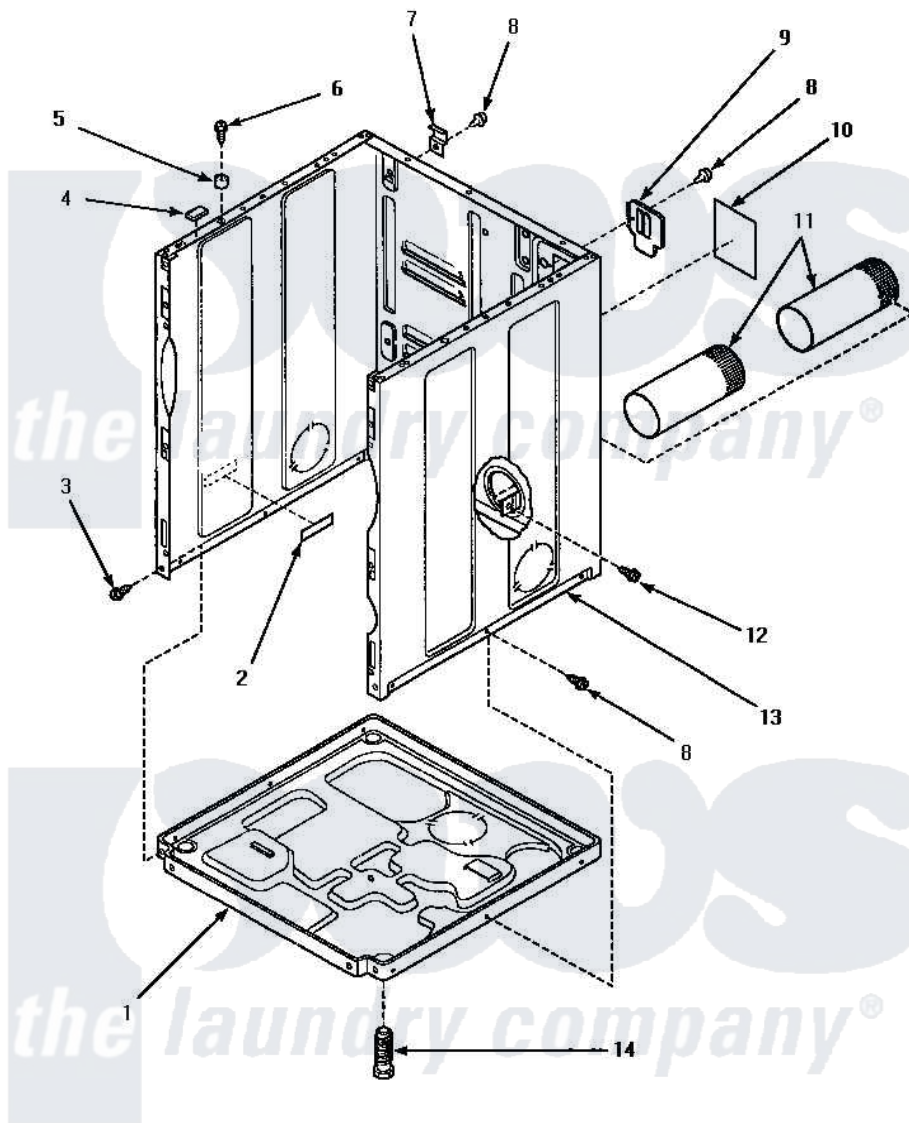

# Amana AEM677L2 10 - L

## CABINET, EXHAUST DUCT AND BASE

Amana [Residential Amana AEM677L2 Washer Parts](#) Parts Diagram 10 - L  
 Click on the part number to view part

Item	Original Part Number	Replaced By	Status	Part Description
1	<a href="#">500070</a>			Base, Dryer
2	61294		Not Available	(ELECTRIC MODELS)
3	33562	<a href="#">27001200</a>		Screw
4	<a href="#">Y56128</a>			Pad, Bumper
5	56079	<a href="#">505187</a>		Locator, Panel
6	32671	<a href="#">Y014874</a>		Screw, Idler Arm And Sleeve
7	<a href="#">500003</a>			Hinge, Top
8	33562	<a href="#">27001200</a>		Screw
9	500114	<a href="#">510903</a>		Plate Access Panel
10	501289		Not Available	(ELECTRIC MODELS)
11	500064	<a href="#">505518</a>		Duct, Exhaust
12	501668	<a href="#">503688</a>		Screw, 10B-16 X .34 I
13	500001LP	<a href="#">727P3L</a>		Kit Dryer Panels
"	500001WP	<a href="#">37001284</a>		Cabinet As Pack
14	<a href="#">Y500101</a>			Leg, Leveling
NI	<a href="#">521P3</a>			Kit, Flex Vent-Display