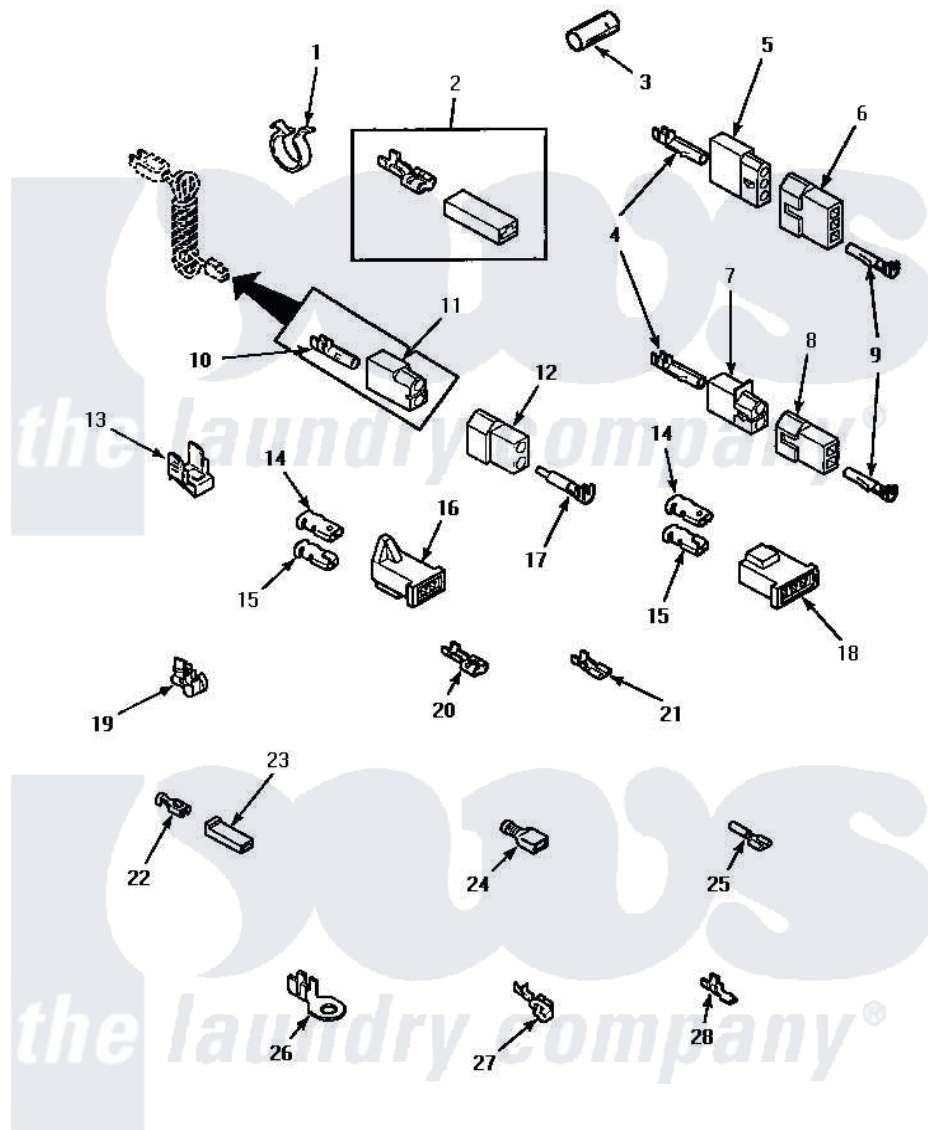

Amana AEM677L2 12 - L

TERMINALS

Amana [Residential Amana AEM677L2 Washer Parts](#) Parts Diagram 12 - L
 Click on the part number to view part

Item	Original Part Number	Replaced By	Status	Part Description
1	61510	504034		Clip, Wire
2	Y00237			Terminal-Female 1/4 ((1) 12 GAUGE Wire Or(2) 18 GA
3	Y21365	503670		Sleeve Insulator
4	Y00117	5011-XX		093 Female Socket
5	23039	697780		Receptacle,
6	23040			Plug-3 Circuit
7	56451			Receptacle, 2 Circuit
8	56448			Terminal Block Plug
9	Y00116			Terminal, Pin-Male
10	00130			Terminal, Pin-1/8 Femal
11	56265			Receptacle, 2 Circuit
12	56266			Plug
13	Y00161	B5733302		Clip, Ground
14	Y00189			Terminal, Spade
15	Y00190			Connector-Receptacle
16	58799			Connector-2 Circuit

17	Y00127		Terminal, Pin-1/8 Male
18	58800	Not Available	CONNECTOR-3 CIRCUIT (3 CIRCUIT CONNECTOR)
19	21903	211881	Grommet, Cord Part Not Used-Gas Models Only
20	Y00245	M0320576	Terminal
"	Y00119	Not Available	SPADE TERMINAL(18 GAUGE) (1/4 INCH-(1) 18 GAUGE WIRE)
"	Y00121	Not Available	SPADE TERMINAL(12 GAUGE) (1/4 INCH-(2) 18 GAUGE WIRES O
21	Y00209		Spade Terminal (18 Gauge) (3/16 Inch-(2) 18 Gauge Wires-
"	00156	00156SRE	65br30/Fl
"	Y00124		Spade Terminal (18 Gauge) (3/16 Inch-(1) 18 Gauge Wire-
22	Y00115		Lock In Spade Terminal (18 Gaug (1/4 Inch-(1) 18 Gauge Wire)
23	90789		Connector
24	Y00165		Insulated Spade Terminal
"	Y00163	285432	Terminal
25	Y00214	Not Available	BARREL INSULATED SPADE(18 GAUG (1/4 INCH-18 GAUGE WIRE)
"	Y00215		Barrel Insulated Spade
26	Y00111		Ring Terminal No.10 No.10 18 Gauge Wires Or
"	00110		No.10 18 Gauge Wire
27	Y00114		Spade Terminal
28	Y00139	Y00138	Male Tab Terminal 18 Gauge Wire)
"	Y00138		Male Tab Terminal 18 Gauge Wire)