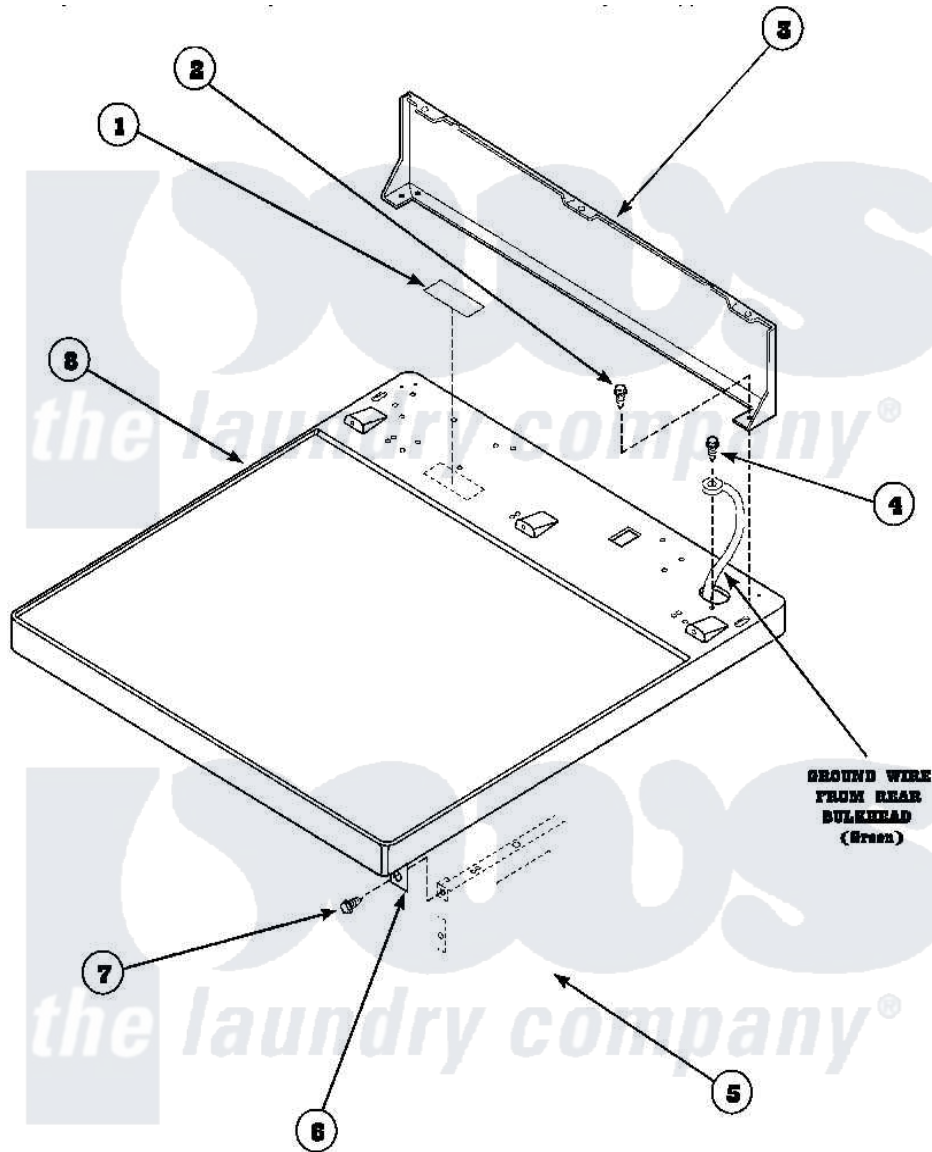

**Amana AEM677L2 (BOM: PAEM677L2) 01 - CABINET TOP AND CONTROL HOOD REAR PANEL**

**GROUND WIRE  
FROM REAR  
DULEHEAD  
(Green)**

Amana Residential Amana AEM677L2 (BOM: PAEM677L2) Washer Parts Parts Diagram 01 - CABINET TOP AND CONTROL HOOD REAR PANEL  
Click on the part number to view part

Item	Original Part Number	Replaced By	Status	Part Description
1	24903		Not Available	STICKER,DISCONNECT POW
2	501086	<a href="#">90767</a>		Screw, 8A X 3/8 HeX Washer Head Tapping
3	500343		Not Available	PANEL,BACK(HOME HOOD)
4	<a href="#">20530</a>			Screw, 10-24 x 3/8 Hex
5	500001P		Not Available	(ADD LETTER BEFORE "P" IN PART
6	500084	<a href="#">40130801</a>		Bracket, Top Mount
7	33562	<a href="#">27001200</a>		Screw
8	500085P		Not Available	(ADD LETTER L-L, W-W TO PART N