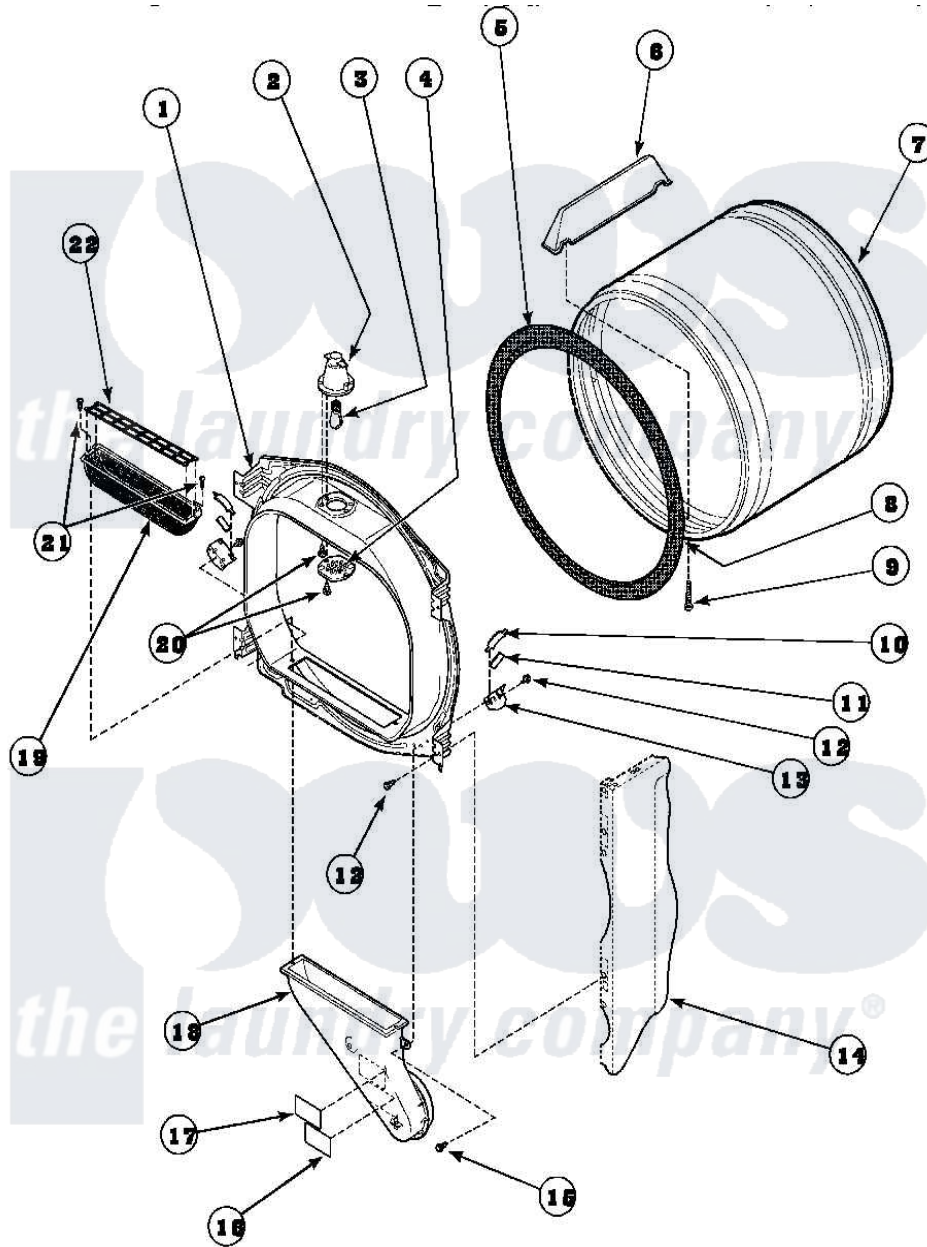

Amana AEM677L2 (BOM: PAEM677L2) 03 - FR BLKHD, AIR DUCT, FELT SEAL & CYLINDER

Amana Residential Amana AEM677L2 (BOM: PAEM677L2) Washer Parts Parts Diagram 03 - FR BLKHD, AIR DUCT, FELT SEAL & CYLINDER
 Click on the part number to view part

Item	Original Part Number	Replaced By	Status	Part Description
1	500016W			Assembly, Bulkhead Front Complete
"	500117W		Not Available	ASSY,BULKHEAD-FRONT-COMP
2	500153		Not Available	CYLINDER LIGHT HOUSING
3	Y60954	67001316		Bulb, Light
4	500094		Not Available	LENS,DRUM LIGHT
5	501801	37001132		Seal, Cylinder
6	500022	510102		Baffle- SH
7	500013WP		Not Available	ASSY,CYLINDER-HOME-
8	22506P	511637P		Adh Dow 737 Clr 3 Oz Tube
9	Y62588			Screw, 10BT-12 X 1 Tap
10	Y501676	37001298		Glide- Dry
11	500121	510189		Pad Felt
12	501668	503688		Screw, 10B-16 X .34 I

13	501554	12002090	Bracket
14	500070		Base, Dryer
15	Y31645	27001200	Screw
16	56259		Not Available
17	500049		Not Available
18	502231		Not Available
19	502140P		Filter, Lint Kit
20	500227	505295	Screw, No.8ab-16 x 3/4 PH
21	500226		Screw, 8b-16 x 5/8 Tap
22	502092		Cover, Lint Filter