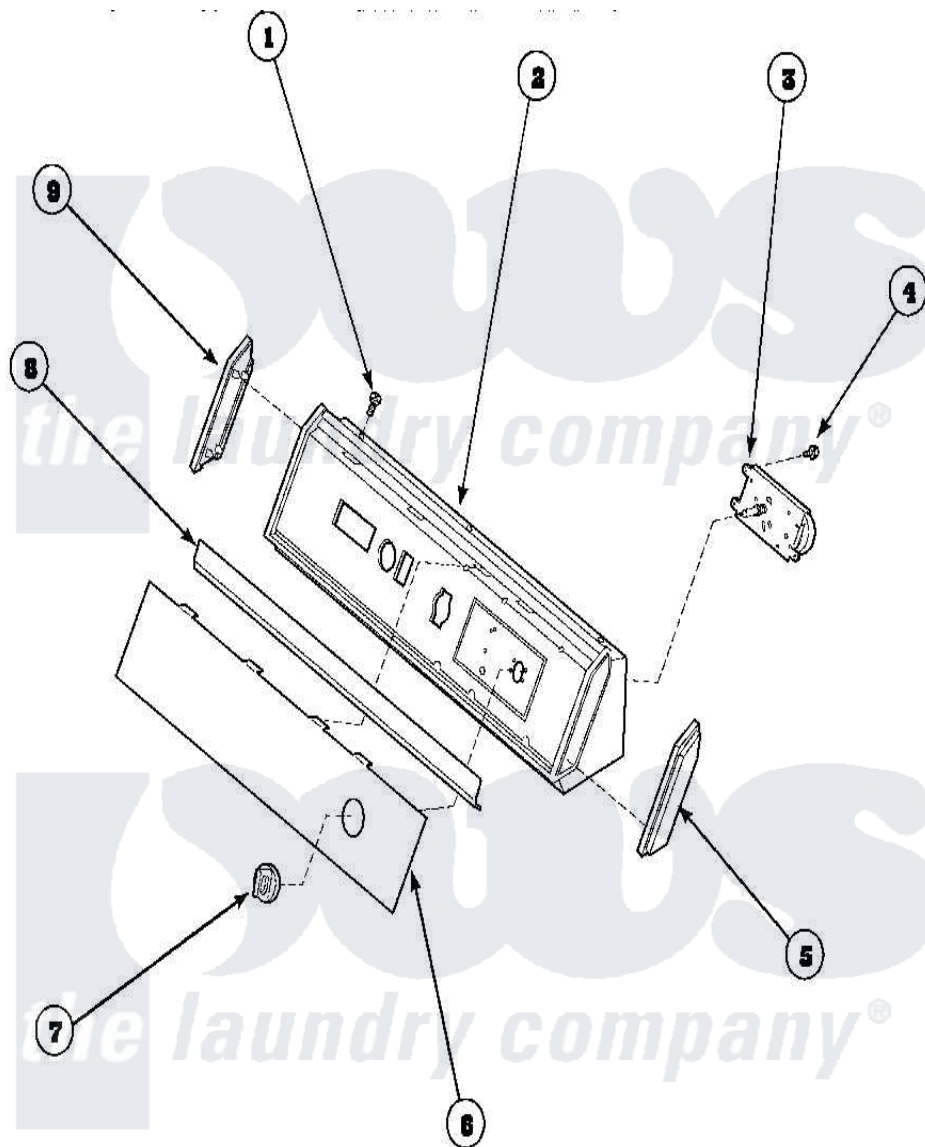

Amana AEM677L2 (BOM: PAEM677L2) 05 - GRAPHIC PANEL, CONTROL HOOD AND CONTROLS

Amana Residential Amana AEM677L2 (BOM: PAEM677L2) Washer Parts Parts Diagram 05 - GRAPHIC PANEL, CONTROL HOOD AND CONTROLS
 Click on the part number to view part

Item	Original Part Number	Replaced By	Status	Part Description
1	32993		Not Available	SCREW, No.8ABX3/4 POZIDRI
"	31752		Not Available	SCREW, No.8ABX3/4 POZIDRI
2	62745	660966		Switch-WL
"	59937		Not Available	ASSY, HOOD MTG
3	501881		Not Available	TIMER
4	501086	90767		Screw, 8A X 3/8 HeX Washer Head Tapping
5	31248			Cap, End-RH-Chrome
6	502202			Panel, Graphics Black
7	62234		Not Available	ASSY, TIMER KNOB & SKIRT WHITE
"	62176		Not Available	ASSY, TIMER KNOB & SKIR
8	61849R		Not Available	TRIM, CONT PNL TOP
9	31249		Not Available	CAP, END-L.H.-CHROME