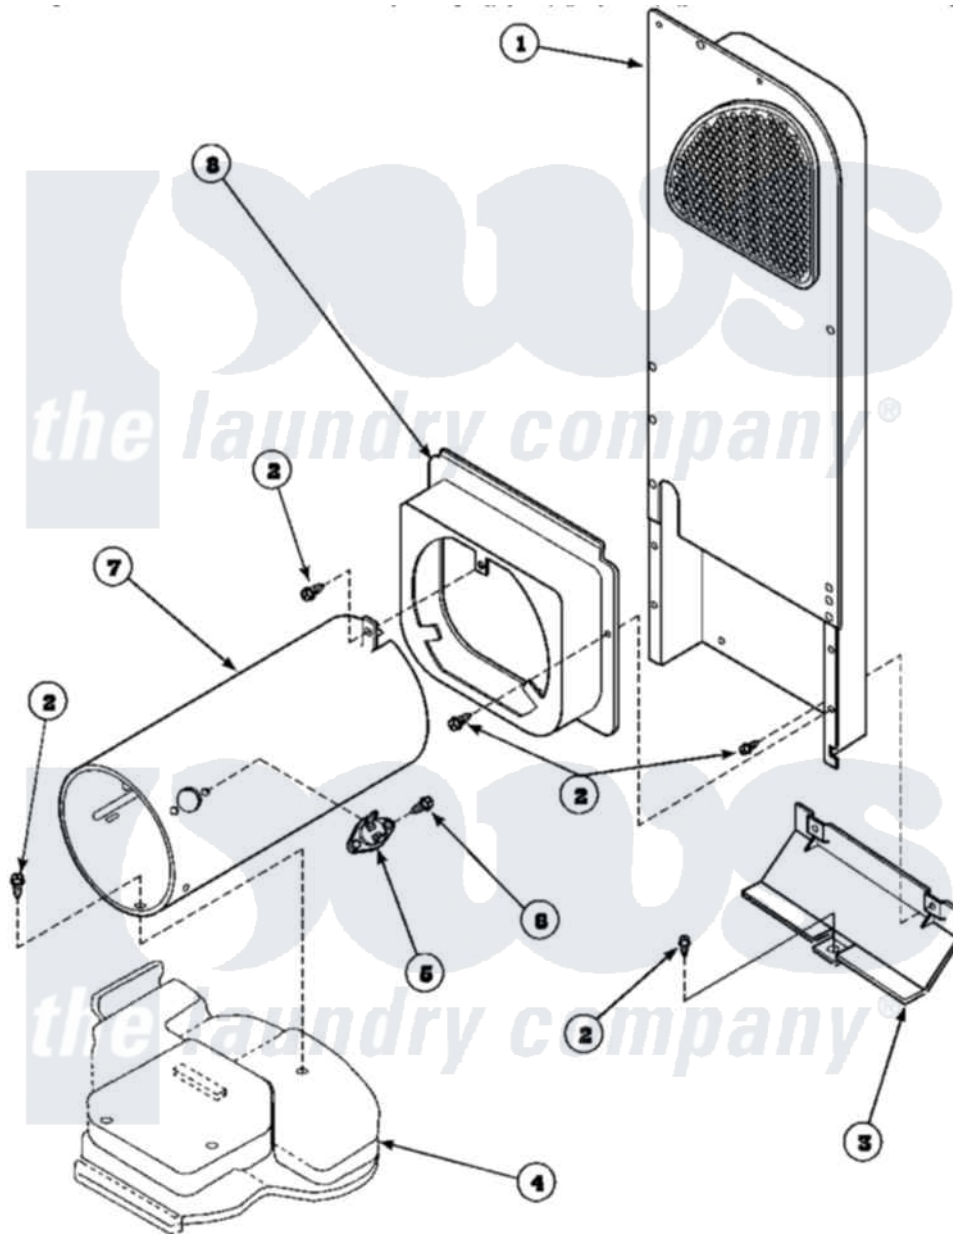

**Amana AEM677L2 (BOM: PAEM677L2) 09 - HEATER BOX ASSY
ORIGINALLY ON GAS DRYER**

Amana Residential Amana AEM677L2 (BOM: PAEM677L2) Washer Parts Parts Diagram 09 - HEATER BOX ASSY ORIGINALLY ON GAS DRYER
Click on the part number to view part

Item	Original Part Number	Replaced By	Status	Part Description
1	500179P	503605		Assembly, Heater Duct
2	501668	503688		Screw, 10B-16 X .34 I
3	60952		Not Available	SHIELD,HEAT DUCT
4	500070			Base, Dryer
5	Y61886			Thermostat, Limit-Blk
6	51782		Not Available	SCREW, 6B-20X5/16
7	61974		Not Available	BURNER HOUSING
8	500122	510101		Shroud Heat Duct