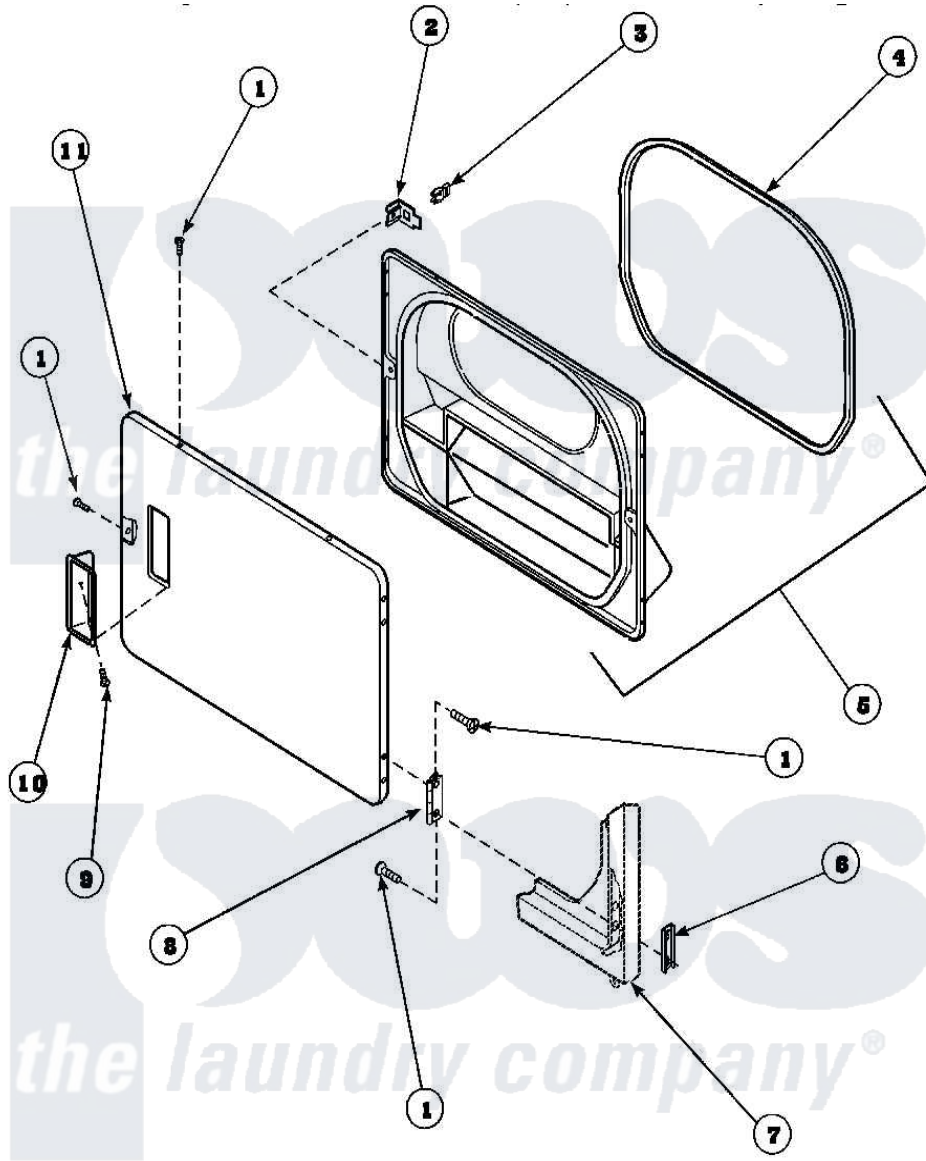

Amana AEM677L2 (BOM: PAEM677L2) 11 - LOADING DOOR

Amana Residential Amana AEM677L2 (BOM: PAEM677L2) Washer Parts Parts Diagram 11 - LOADING DOOR
 Click on the part number to view part

Item	Original Part Number	Replaced By	Status	Part Description
1	500226			Screw, 8b-16 x 5/8 Tap
2	500223	40116201		Bracket, Door Strike
3	500039	510181		Strike Doormetal
4	500200		Not Available	SEAL, DOOR
5	500199		Not Available	ASSY, LINER & SEAL
6	500236			Clip, Door Hinge Mount
7	500033		Not Available	FRONT PANEL
8	500041	Y503676		Hinge, Door And Top
9	500297	8281236		Screw
10	500042		Not Available	DOOR PULL
11	500040			Outer Door Panel
NI	500035		Not Available	COMPLETE LOADING DOOR ASSEMBLY