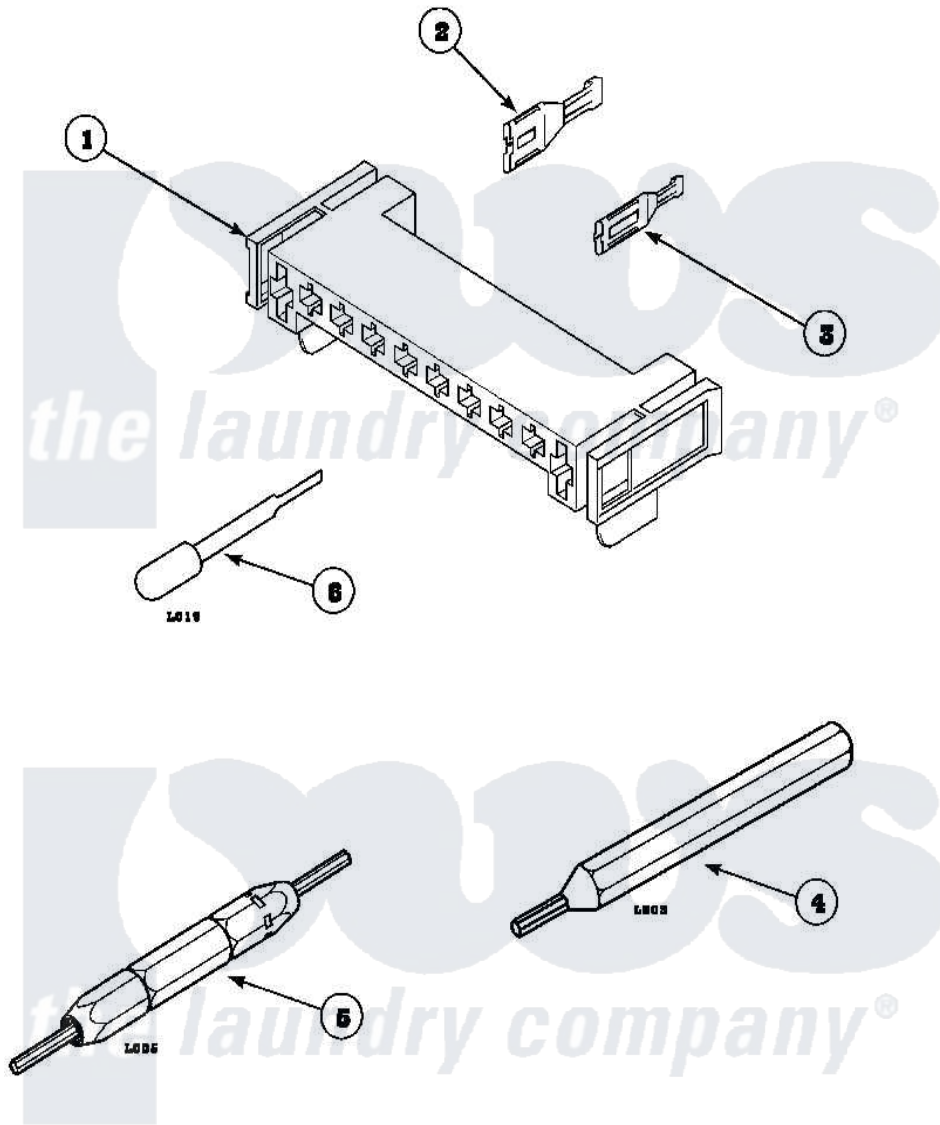

**Amana AEM677L2 (BOM: PAEM677L2) 13 - MOTOR CONNECTION
BLOCK, TERMINALS TOOLS**

Amana [Residential Amana AEM677L2 \(BOM: PAEM677L2\) Washer Parts](#) Parts Diagram 13 - MOTOR CONNECTION
BLOCK, TERMINALS TOOLS
[Click on the part number to view part](#)

Item	Original Part Number	Replaced By	Status	Part Description
1	00255		Not Available	(1/4 INCH-FOR (1) 12 GAUGE WIR
"	500338			Housing-10 Position
2	00225		Not Available	SPADE TERMINAL
"	Y00256			Spade Terminal Or
3	Y00188			Molex Terminal
4	128P4		Not Available	(FOR USE ON GAS DRYER TERMINAL
5	190P4			Terminal Extractor Tool
6	283P4			Terminal Extractor Tool