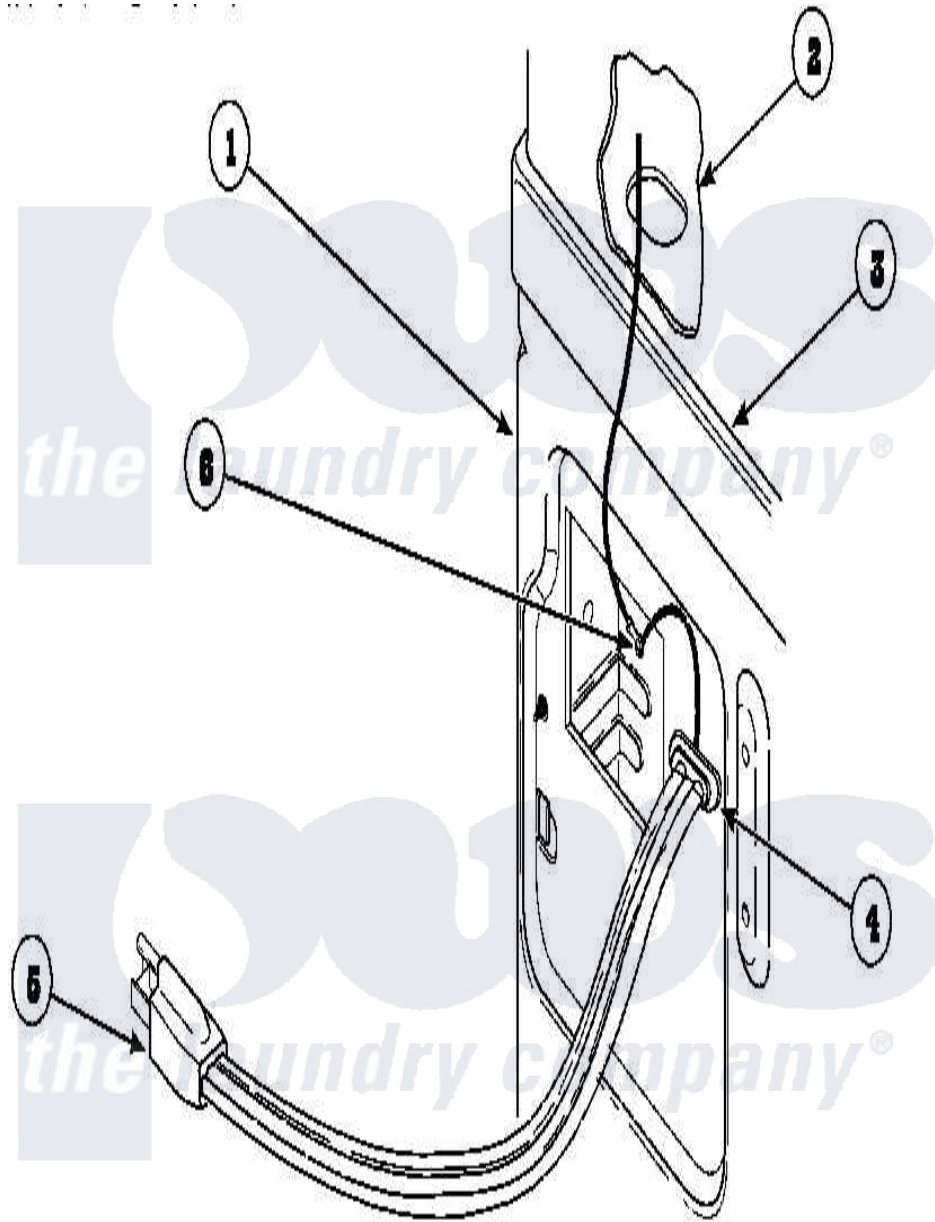

Amana AEM677L2 (BOM: PAEM677L2) 15 - POWER CORDS

Amana Residential Amana AEM677L2 (BOM: PAEM677L2) Washer Parts Parts Diagram 15 - POWER CORDS
 Click on the part number to view part

Item	Original Part Number	Replaced By	Status	Part Description
1	500001P		Not Available	(ADD LETTER BEFORE "P" IN PART
2	500343		Not Available	PANEL, BACK(HOME HOOD)
3	500085P		Not Available	(ADD LETTER L-L, W-W TO PART N
4	21903	211881		Grommet, Cord Part Not Used- Gas Models Only
5	Y56222	27001142		Cord, Power
6	501668	503688		Screw, 10B-16 X .34 I
"	20530			Screw, 10-24 x 3/8 Hex