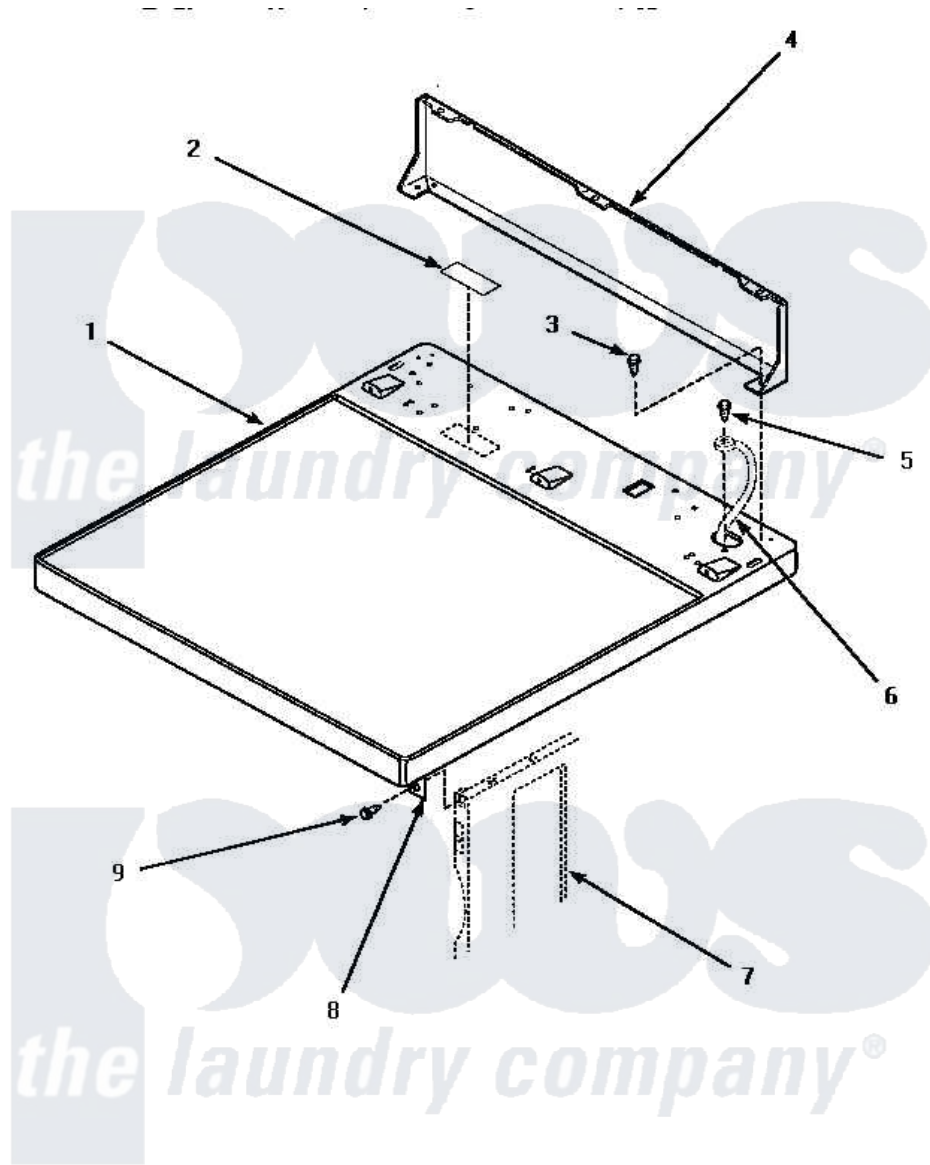

# Amana AEM677W 02 - CABINET TOP & CONTROL HOOD REAR PANEL

## CABINET TOP AND CONTROL HOOD REAR PANEL

Amana [Residential Amana AEM677W Dryer Parts](#) Parts Diagram 02 - CABINET TOP & CONTROL HOOD REAR PANEL

[Click on the part number to view part](#)

Item	Original Part Number	Replaced By	Status	Part Description
1	500085WP	<a href="#">37001027</a>		Panel, Top
"	500085HP		Not Available	PANEL, TOP-HOME
"	500085LP	<a href="#">510029LP</a>		Kit Top Panel W/Hwdomestic
2	24903		Not Available	STICKER, DISCONNECT POW
3	501086	<a href="#">90767</a>		Screw, 8A X 3/8 HeX Washer Head Tapping
4	500343		Not Available	PANEL, BACK(HOME HOOD)
5	<a href="#">20530</a>			Screw, 10-24 x 3/8 Hex
6	Y00000000		Not Available	SEE NOTE GROUND WIRE FROM REAR BULKHEAD, GREEN
7	Y00000000		Not Available	SEE NOTE CABINET
8	500084	<a href="#">40130801</a>		Bracket, Top Mount
9	33562	<a href="#">27001200</a>		Screw