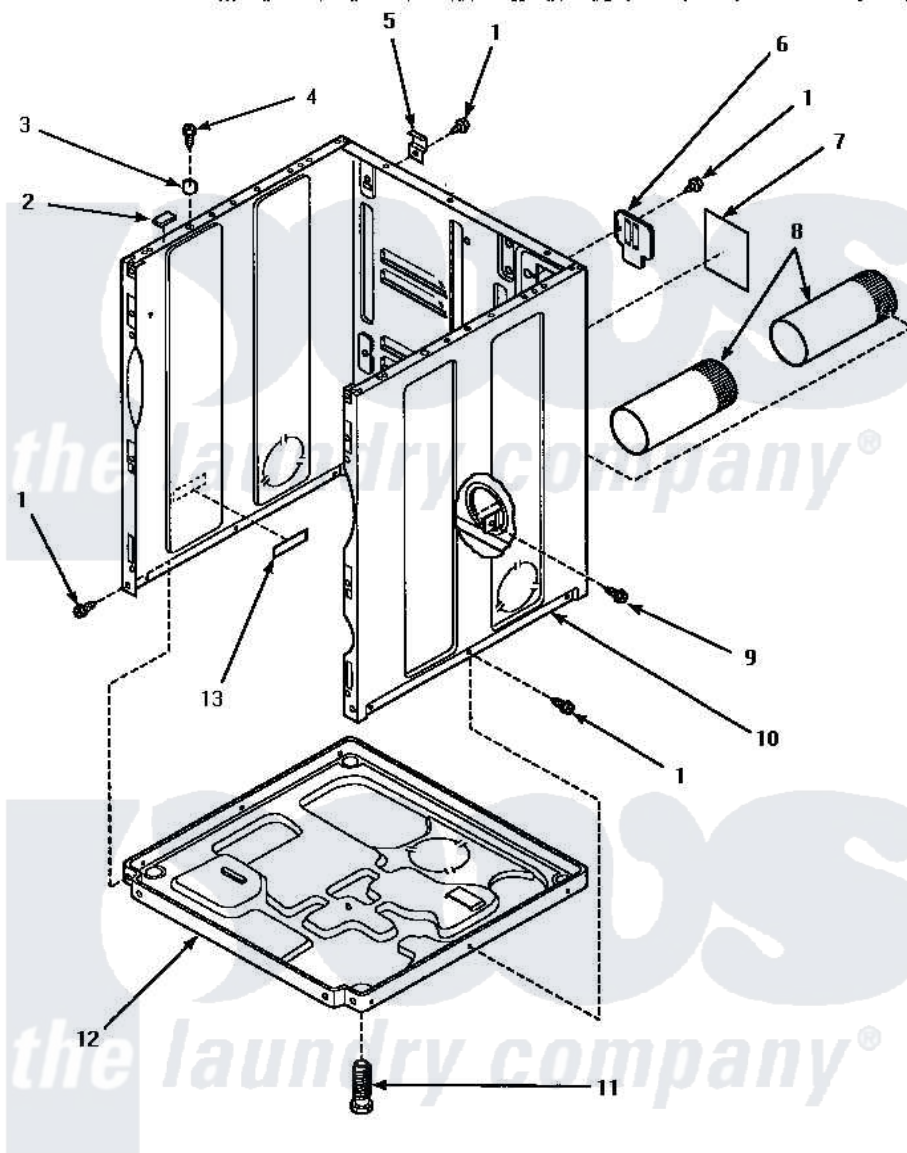

# Amana AEM677W 03 - CABINET, EXHAUST DUCT & BASE

## CABINET, EXHAUST DUCT AND BASE

Amana Residential Amana AEM677W Dryer Parts Parts Diagram 03 - CABINET, EXHAUST DUCT & BASE  
 Click on the part number to view part

Item	Original Part Number	Replaced By	Status	Part Description
1	33562	<a href="#">27001200</a>		Screw
2	<a href="#">Y56128</a>			Pad, Bumper
3	56079	<a href="#">505187</a>		Locator, Panel
4	32671	<a href="#">Y014874</a>		Screw, Idler Arm And Sleeve
5	<a href="#">500003</a>			Hinge, Top
6	500114	<a href="#">510903</a>		Plate Access Panel
7	501289		Not Available	(ELECTRIC MODELS)
8	500064	<a href="#">505518</a>		Duct, Exhaust
9	501668	<a href="#">503688</a>		Screw, 10B-16 X .34 I
10	500001LP	<a href="#">727P3L</a>		Kit Dryer Panels
"	500001HP		Not Available	ASSY, CABINET
"	500001WP	<a href="#">37001284</a>		Cabinet As Pack
11	<a href="#">Y500101</a>			Leg, Leveling
12	<a href="#">500070</a>			Base, Dryer
13	61294		Not Available	(ELECTRIC MODELS)
NI	<a href="#">528P3</a>			Directional Exhaust Kit