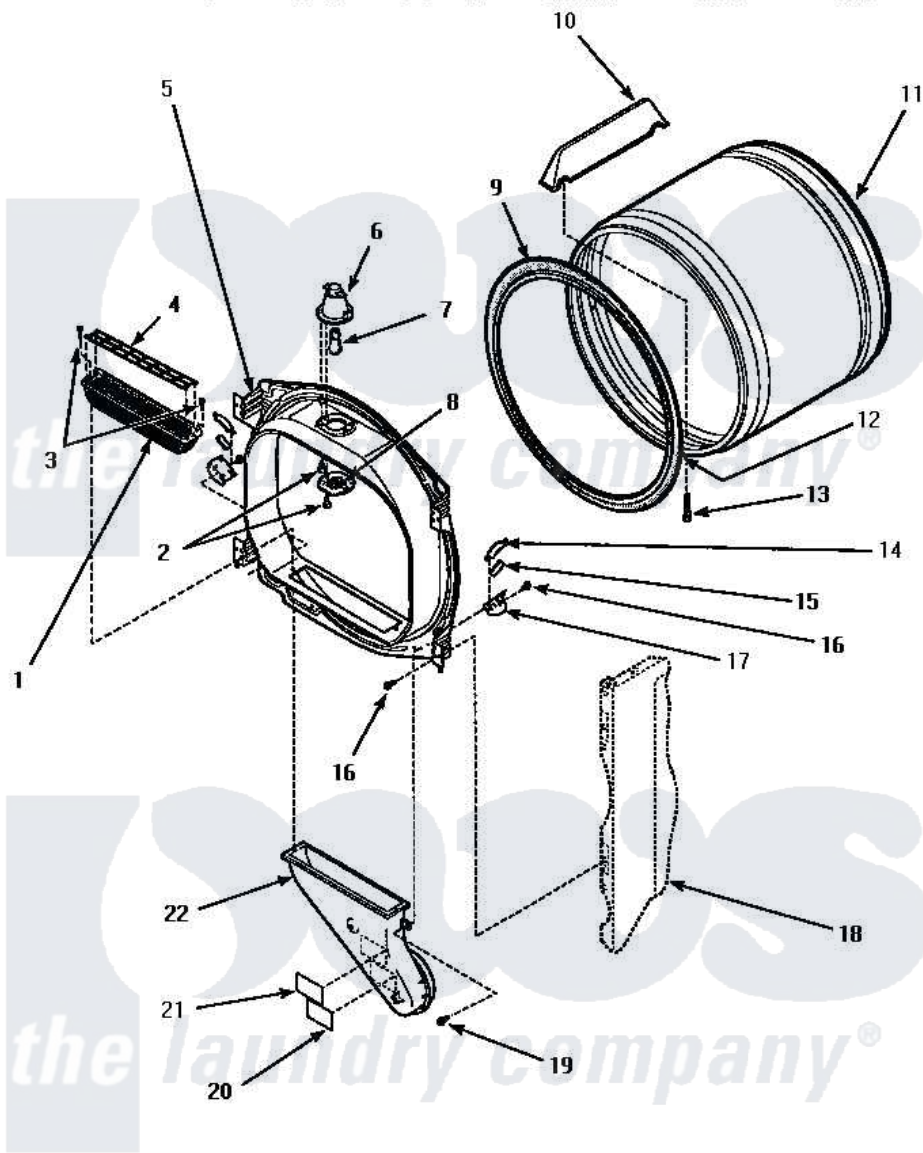

Amana AEM677W 04 - FR BLKHD, AIR DUCT, FELT SEAL & CYLINDER

FRONT BULKHEAD, AIR DUCT, FELT SEAL AND CYLINDER

Amana [Residential Amana AEM677W Dryer Parts](#) Parts Diagram 04 - FR BLKHD, AIR DUCT, FELT SEAL & CYLINDER
 Click on the part number to view part

Item	Original Part Number	Replaced By	Status	Part Description
1	502140P			Filter, Lint Kit
"	502093	502140P		Filter, Lint Kit
2	500248	M0211530		Screw-SM No.8-18 X 3/8"
3	500226			Screw, 8b-16 x 5/8 Tap
4	502092			Cover, Lint Filter
5	500016W			Assembly, Bulkhead Front Complete
9	501801	37001132		Seal, Cylinder
10	500022	510102		Baffle- SH
11	500013WP		Not Available	ASSY,CYLINDER-HOME-
12	22506P	511637P		Adh Dow 737 Clr 3 Oz Tube
13	Y62588			Screw, 10BT-12 X 1 Tap
14	Y501676	37001298		Glide- Dry
15	500121	510189		Pad Felt
16	501668	503688		Screw, 10B-16 X .34 I
17	501554	12002090		Bracket
18	Y00000000		Not Available	SEE NOTE CABINET

19	Y31645	27001200	Screw
20	56259	Not Available	STICKER
21	500049	Not Available	STICKER
22	500241	Not Available	DUCT, HEAT