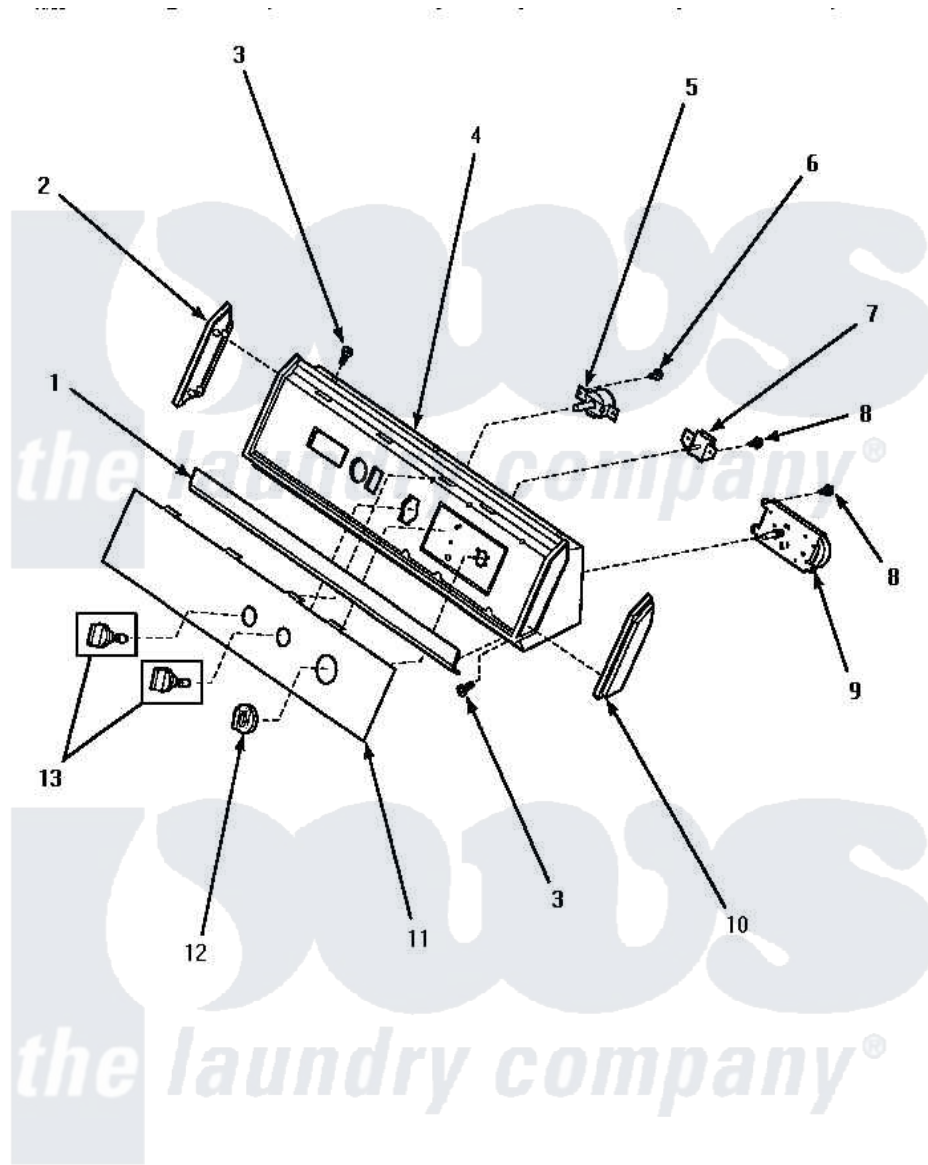

Amana AEM677W 05 - GRAPHIC PANEL, CONTROL HOOD & CONTROLS

GRAPHIC PANEL, CONTROL HOOD AND CONTROLS

Amana [Residential Amana AEM677W Dryer Parts](#) Parts Diagram 05 - GRAPHIC PANEL, CONTROL HOOD & CONTROLS

[Click on the part number to view part](#)

Item	Original Part Number	Replaced By	Status	Part Description
"	NOTE:		Not Available	IF DRYER IS INSTALLED IN A MANUFACTURED (MOBILE) HOME, OR IF LOCAL CODES DO NOT PERMIT GROUNDING THROUGH THE NEUTRAL, THIS WIRE WILL NOT BE CONNECTED TO THE DR
1	61849R		Not Available	TRIM, CONT PNL TOP
2	31249		Not Available	CAP,END-L.H.-CHROME
3	31752		Not Available	SCREW,No.8ABX3/4 POZIDRI
4	59937		Not Available	ASSY, HOOD MTG
5	62173			Switch, Temperature Select
6	31260			Screw, No.8 X 3/8 Ind H
7	500823			Signal, Rotary
8	501086	90767		Screw, 8A X 3/8 HeX Washer Head Tapping
9	59421	502967P		Timer 5 Cycle Package

62176

Not Available

ASSY,TIMER KNOB & SKIR

13

[33610](#)

Assembly, Knob-Rotary-Black