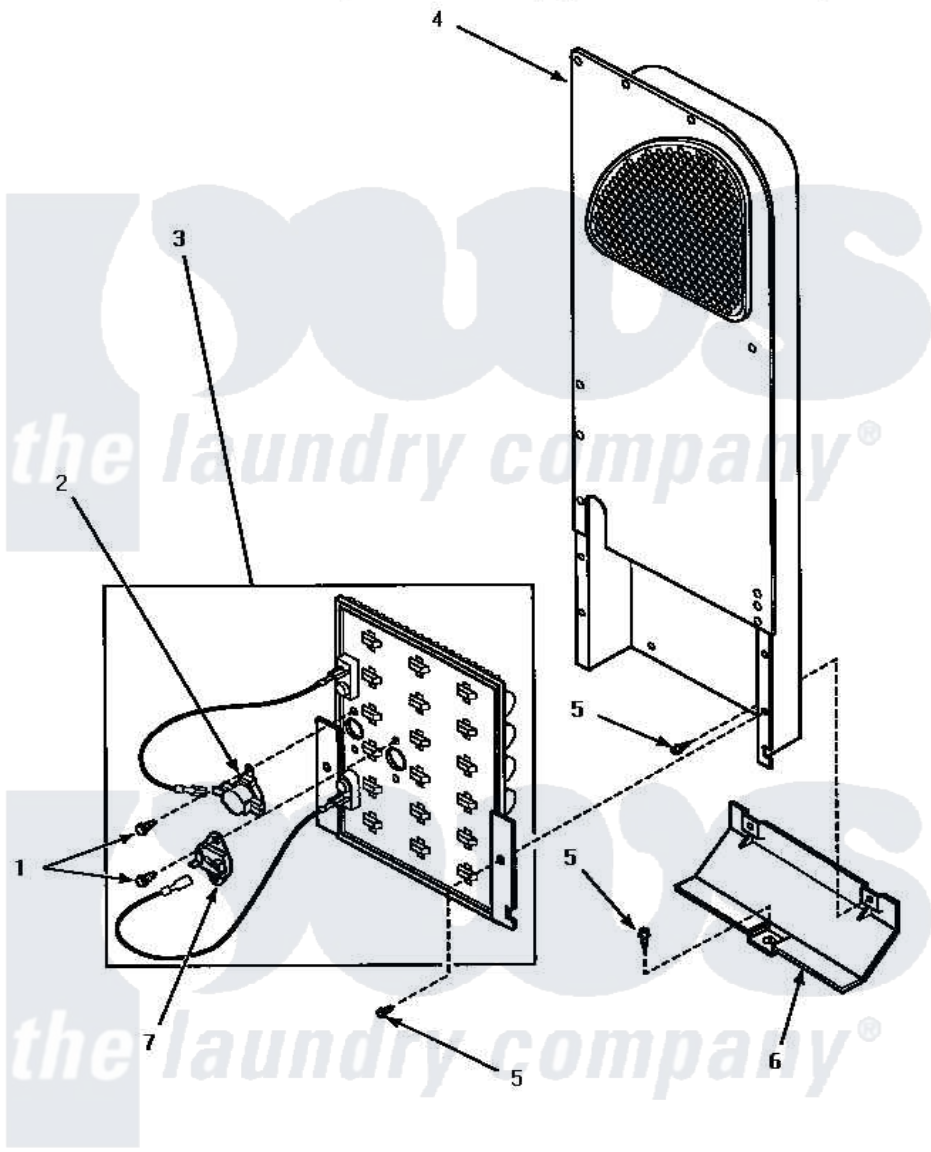

# Amana AEM677W 06 - HEATER BOX ASSY (ORIGINAL)

## HEATER BOX ASSEMBLY ORIGINALLY ON DRYER (Electric Model Dryers)

Amana [Residential Amana AEM677W Dryer Parts](#) Parts Diagram 06 - HEATER BOX ASSY (ORIGINAL)  
Click on the part number to view part

Item	Original Part Number	Replaced By	Status	Part Description
1	23222	<a href="#">3177991</a>		Screw
2	Y62641	<a href="#">W10116735</a>		Thermistor-Fix
3	<a href="#">61928</a>			Heater Assembly 208V
"	<a href="#">61927</a>			Heater Assembly
4	Y00000000		Not Available	SEE NOTE HEATER BOX ASSEMBLY
5	501668	<a href="#">503688</a>		Screw, 10B-16 X .34 I
6	60952		Not Available	SHIELD,HEAT DUCT
7	62600	<a href="#">40113801</a>		Fuse, Thermal