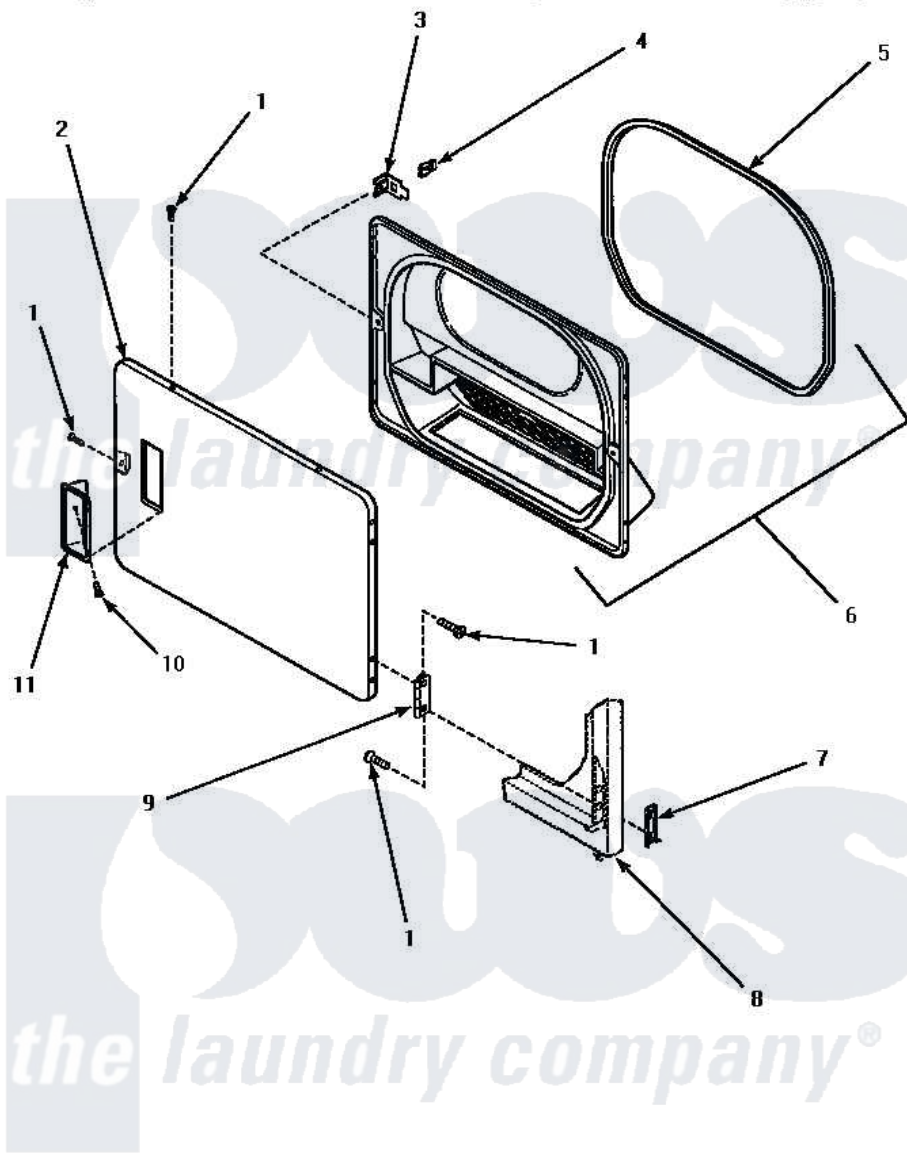

# Amana AEM677W 08 - LOADING DOOR

## LOADING DOOR

Amana [Residential Amana AEM677W Dryer Parts](#) Parts Diagram 08 - LOADING DOOR

[Click on the part number to view part](#)

Item	Original Part Number	Replaced By	Status	Part Description
1	<a href="#">500226</a>			Screw, 8b-16 x 5/8 Tap
2	<a href="#">500040L</a>			Assembly, Door-Home
"	500040H		Not Available	ASSY, DOOR-HOME
"	<a href="#">500040W</a>			Assembly, Door-Home
3	500223	<a href="#">40116201</a>		Bracket, Door Strike
4	500039	<a href="#">510181</a>		Strike Doormetal
5	500200		Not Available	SEAL,DOOR
6	500199		Not Available	ASSY,LINER & SEAL
7	<a href="#">500236</a>			Clip, Door Hinge Mount
8	Y00000000		Not Available	SEE NOTE FRONT PANEL
9	500041	<a href="#">Y503676</a>		Hinge, Door And Top
10	500297	<a href="#">8281236</a>		Screw
11	500042L		Not Available	PULL,DOOR
"	500042H		Not Available	PULL,DOOR
"	500042W		Not Available	PULL,DOOR
NI	500035L		Not Available	ASSY,DOOR-HOME