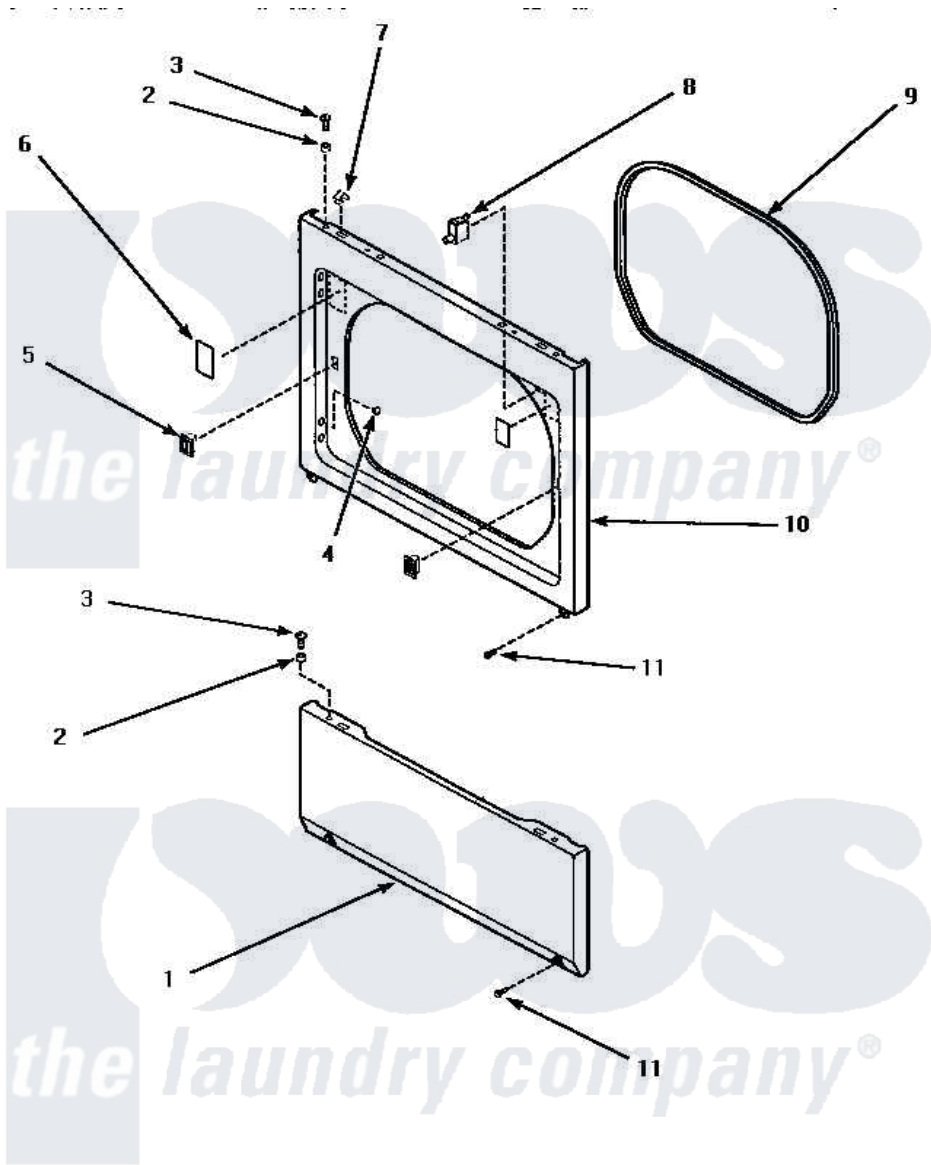

# Amana AEM677W 09 - LOWER ACCESS PANEL, FRONT PANEL & SEAL

## LOWER ACCESS PANEL, FRONT PANEL AND SEAL

Amana [Residential Amana AEM677W Dryer Parts](#) Parts Diagram 09 - LOWER ACCESS PANEL, FRONT PANEL & SEAL

[Click on the part number to view part](#)

Item	Original Part Number	Replaced By	Status	Part Description
1	500044W	<a href="#">40045301WP</a>		Panel, Access
"	500044H		Not Available	PANEL,ACCESS
"	500044L		Not Available	PANEL, ACCESS (ALMOND)
2	56079	<a href="#">505187</a>		Locator, Panel
3	32671	<a href="#">Y014874</a>		Screw, Idler Arm And Sleeve
4	500227	<a href="#">505295</a>		Screw, No.8ab-16 x 3/4 PH
5	54660	<a href="#">LA-1003</a>		Door Catch Kit
6	500281		Not Available	STICKER
7	28835	<a href="#">22001650</a>		Fastener, Spring
8	Y62872	<a href="#">W10169313</a>		Switch-Dor
9	<a href="#">500034</a>			Seal, Front Panel
10	500033W		Not Available	PANEL, FRONT
"	500033H		Not Available	PANEL,FRONT
"	<a href="#">500033L</a>			Panel, Front
11	33562	<a href="#">27001200</a>		Screw