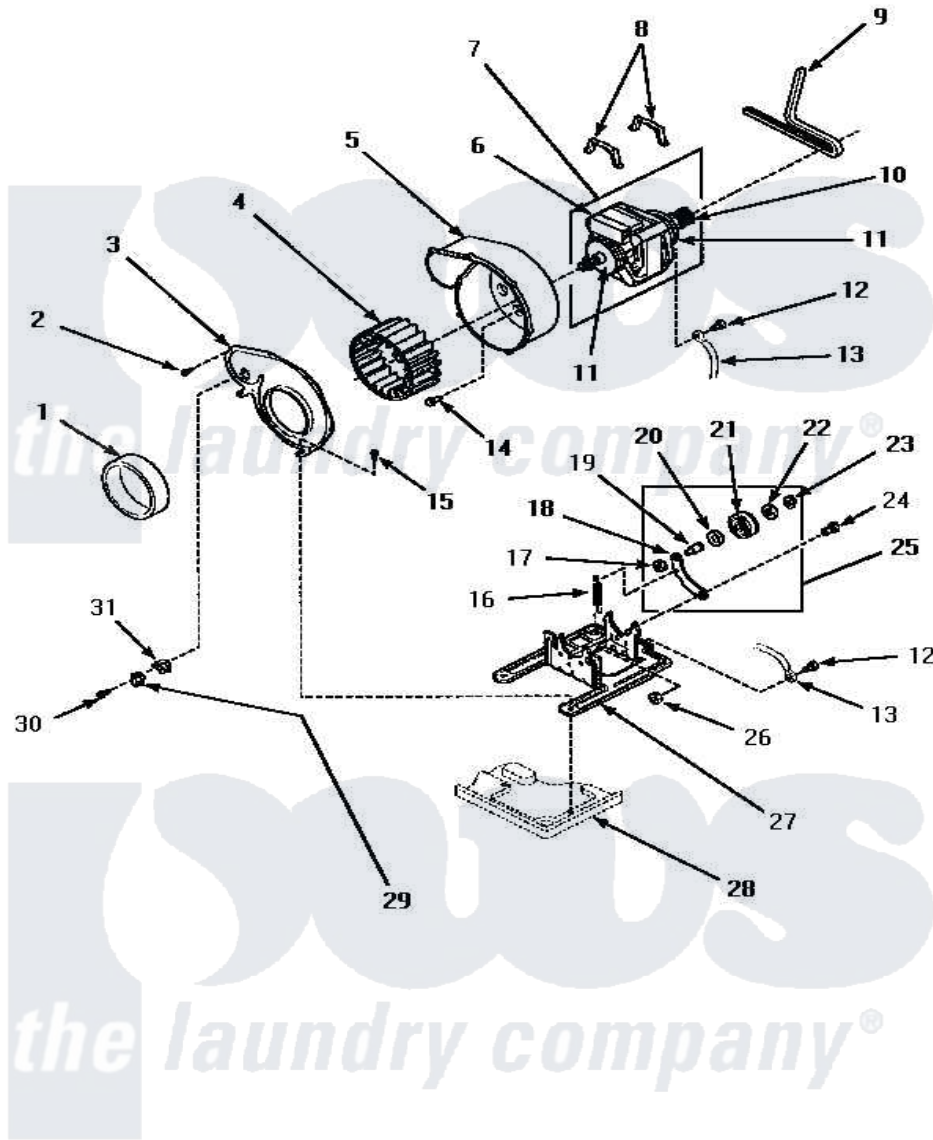

Amana AEM677W 10 - MOTOR, EXHAUST FAN & BELT

MOTOR, EXHAUST FAN AND BELT

Amana [Residential Amana AEM677W Dryer Parts](#) Parts Diagram 10 - MOTOR, EXHAUST FAN & BELT

[Click on the part number to view part](#)

Item	Original Part Number	Replaced By	Status	Part Description
1	500313			Seal, Blower Housing
2	31260			Screw, No.8 X 3/8 Ind H
3	500078	511969P		Kit Blower Housing And Cover
4	56000	510139P		Assembly Blower Fan Package
5	56020			Housing, Blower
6	501218		Not Available	MOTOR SWITCH (DOES NOT INCLUDE THERMAL PROT
7	501211	2200376		Motor
8	Y58047	660658		Clamp, Motor Mounting 343481 685441
9	59174	40111201		Belt, Cylinder
10	500011			Pulley, Motor
11	58044A		Not Available	MOUNT,MOTOR-LOCKING
12	20530			Screw, 10-24 x 3/8 Hex
13	Y00000000		Not Available	SEE NOTE GROUND WIRE FROM MOTOR TO MOUNTING BRACKET, GREEN

14	Y31645	27001200	Screw
15	33562	27001200	Screw
16	56076		Spring, Idler
17	56156	358160	Nut
18	500910	37001144	Assembly- Idler
19	56461		Shaft
20	52549		Washer, 501 ID X3/4 Odx
21	Y54414		Assembly, Wheel And Bearing
22	52549		Washer, 501 ID X3/4 Odx
23	23748		Ring, Retaining
24	500824		Screw, 1/4-20 Unc Hex
25	500269	37001287	Assembly, Idler Lever/Shaft/Pulley
26	52566	27001225	Nut, Jam Mid Lock 1/4-20
27	500822	503613	Mount, Motor
28	Y00000000	Not Available	SEE NOTE BASE
29	Y61372		Thermostat
30	501086	90767	Screw, 8A X 3/8 HeX Washer Head Tapping
31	61401	61623	Thermostat, Heater-BR