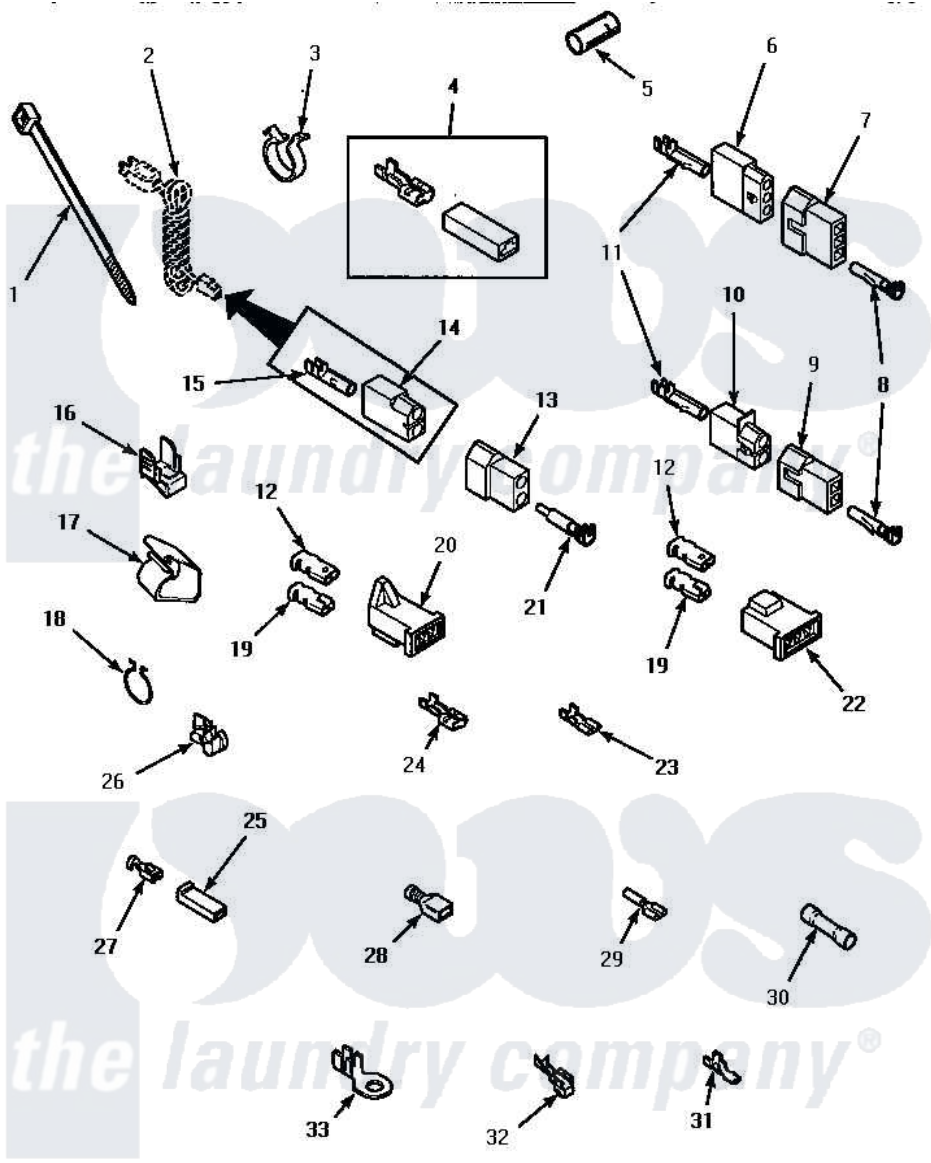

Amana AEM677W 12 - TERMINALS

TERMINALS

Amana [Residential Amana AEM677W Dryer Parts](#) Parts Diagram 12 - TERMINALS

[Click on the part number to view part](#)

Item	Original Part Number	Replaced By	Status	Part Description
1	55881	M0321209		Tie-Electrical
2	Y00000000		Not Available	SEE NOTE POWER CORD -- (FOR GAS MODELS)
3	61510	504034		Clip, Wire
4	Y00237			Terminal-Female 1/4 ((1) 12 GAUGE Wire Or(2) 18 GA
5	Y21365	503670		Sleeve Insulator
6	23039	697780		Receptacle,
7	23040			Plug-3 Circuit
8	Y00116			Terminal, Pin-Male
9	56448			Terminal Block Plug
10	56451			Receptacle, 2 Circuit
11	Y00117	5011-XX		093 Female Socket
12	Y00189			Terminal, Spade
13	56266			Plug
14	56265			Receptacle, 2 Circuit
15	00130			Terminal, Pin-1/8 Femal

16	Y00161	B5733302		Clip, Ground
17	35521		Not Available	CLIP,HARNESS HOLDER
18	51291			Clip, Wire
19	Y00190			Connector-Receptacle
20	58799			Connector-2 Circuit
21	Y00127			Terminal, Pin-1/8 Male
22	58800		Not Available	CONNECTOR-3 CIRCUIT (3 CIRCUIT CONNECTOR)
23	Y00209			Spade Terminal (18 Gauge) (3/16 Inch-(2) 18 Gauge Wires-
"	Y00124			Spade Terminal (18 Gauge) (3/16 Inch-(1) 18 Gauge Wire-
"	00156	00156SRE		65br30/FI
24	Y00121		Not Available	SPADE TERMINAL(12 GAUGE) (1/4 INCH-(2) 18 GAUGE WIRES O
"	Y00245	M0320576		Terminal
"	Y00119		Not Available	SPADE TERMINAL(18 GAUGE) (1/4 INCH-(1) 18 GAUGE WIRE)
25	90789			Connector
26	21903	211881		Grommet, Cord Part Not Used- Gas Models Only
27	Y00115			Lock In Spade Terminal (18 Gaug (1/4 Inch-(1) 18 Gauge Wire)
"	00122		Not Available	(1/4 INCH-(2) 18 GAUGE WIRES O
28	Y00163	285432		Terminal
"	Y00165			Insulated Spade Terminal
29	Y00215			Barrel Insulated Spade
"	Y00214		Not Available	BARREL INSULATED SPADE(18 GAUG (1/4 INCH-18 GAUGE WIRE)
30	30865			Butt Splice Connector
31	Y00139	Y00138		Male Tab Terminal 18 Gauge Wire)
"	Y00138			Male Tab Terminal 18 Gauge Wire)
32	Y00114			Spade Terminal
33	00110			No.10 18 Gauge Wire
"	Y00111			Ring Terminal No.10 No.10 18 Gauge Wires Or