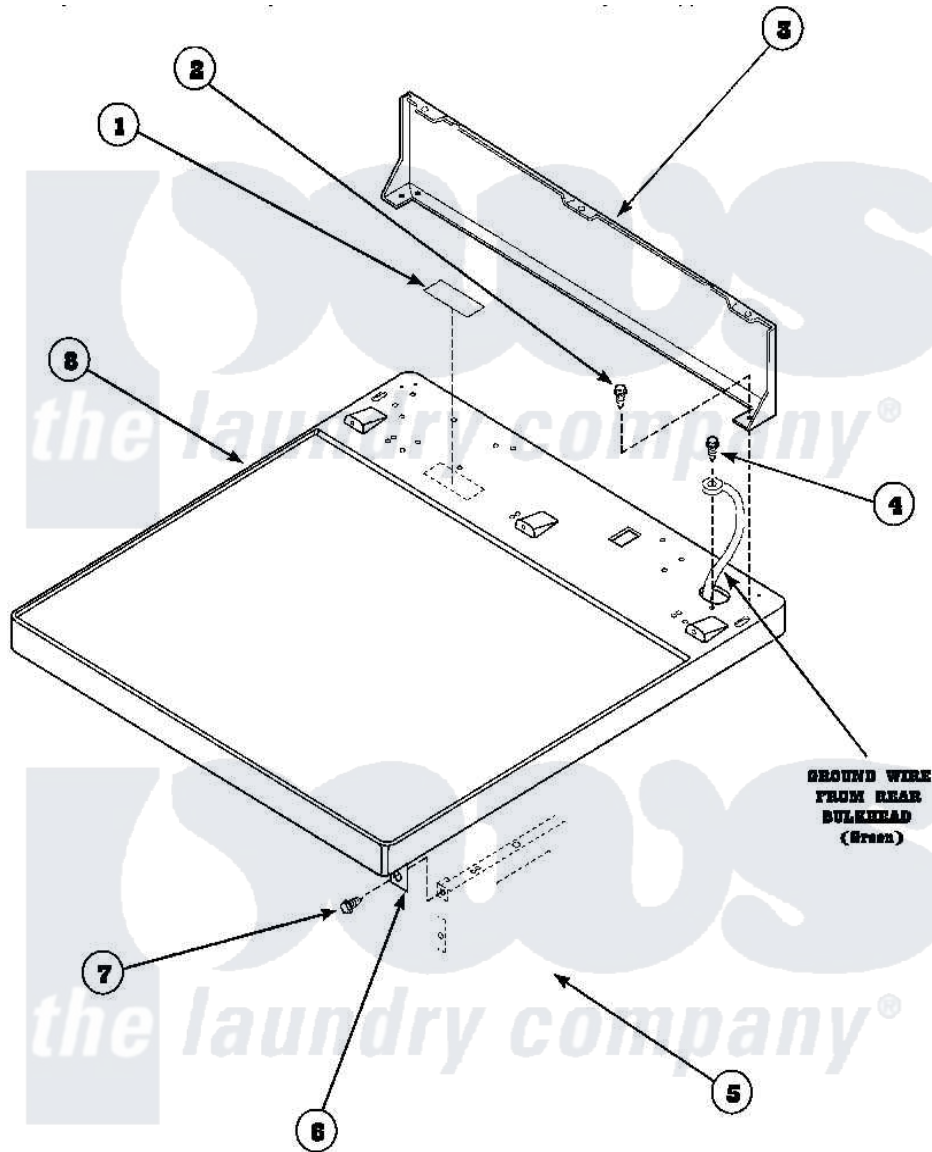

Amana AEM677W2 (BOM: PAEM677W2) 01 - CABINET TOP AND CONTROL HOOD REAR PANEL

Amana Residential Amana AEM677W2 (BOM: PAEM677W2) Dryer Parts Parts Diagram 01 - CABINET TOP AND CONTROL HOOD REAR PANEL
 Click on the part number to view part

Item	Original Part Number	Replaced By	Status	Part Description
1	24903		Not Available	STICKER,DISCONNECT POW
2	501086	90767		Screw, 8A X 3/8 HeX Washer Head Tapping
3	500343		Not Available	PANEL,BACK(HOME HOOD)
4	20530			Screw, 10-24 x 3/8 Hex
5	500001P		Not Available	(ADD LETTER BEFORE "P" IN PART
6	500084	40130801		Bracket, Top Mount
7	33562	27001200		Screw
8	500085P		Not Available	(ADD LETTER L-L, W-W TO PART N