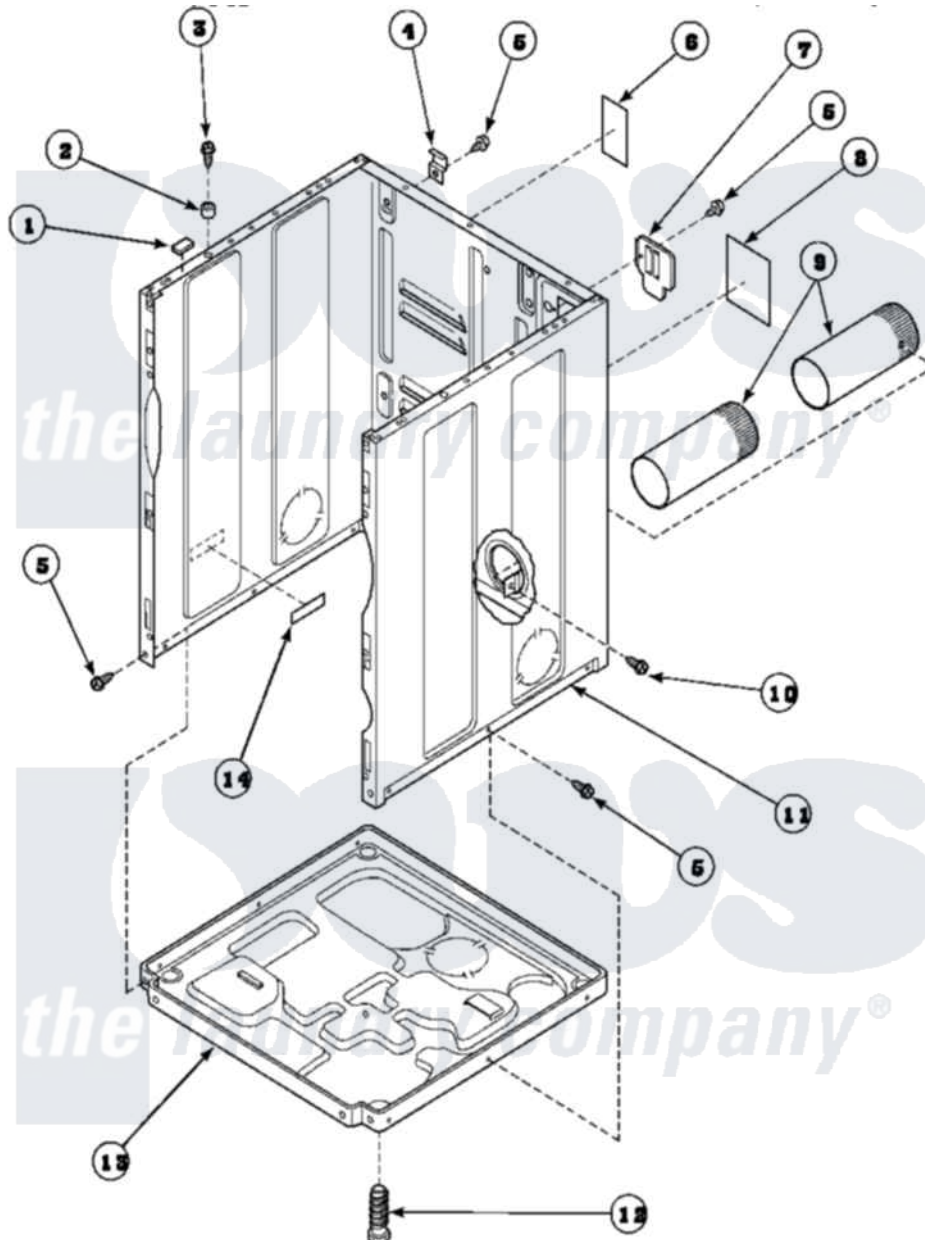

Amana AEM677W2 (BOM: PAEM677W2) 02 - CABINET, EXHAUST DUCT AND BASE

Amana Residential Amana AEM677W2 (BOM: PAEM677W2) Dryer Parts Parts Diagram 02 - CABINET, EXHAUST DUCT AND BASE

Click on the part number to view part

Item	Original Part Number	Replaced By	Status	Part Description
1	Y56128			Pad, Bumper
2	56079	505187		Locator, Panel
3	32671	Y014874		Screw, Idler Arm And Sleeve
4	500003			Hinge, Top
5	33562	27001200		Screw
6	500670		Not Available	STICKER NG OR MIXED GA
7	500114	510903		Plate Access Panel
8	501289		Not Available	(ELECTRIC MODELS)
9	500064	505518		Duct, Exhaust
10	501668	503688		Screw, 10B-16 X .34 I
11	500001P		Not Available	(ADD LETTER BEFORE "P" IN PART
12	Y500101			Leg, Leveling
13	500070			Base, Dryer
14	61294		Not Available	(ELECTRIC MODELS)