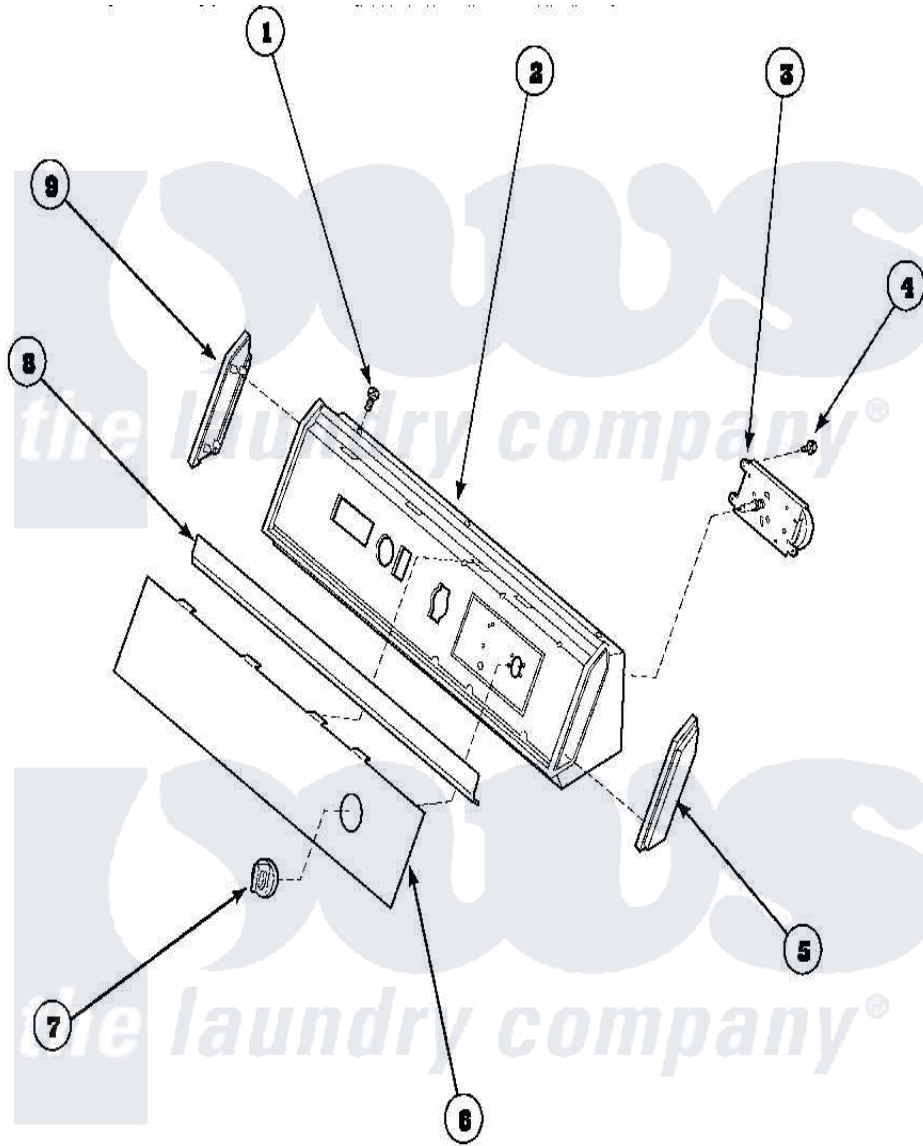

Amana AEM677W2 (BOM: PAEM677W2) 05 - GRAPHIC PANEL, CONTROL HOOD AND CONTROLS

Amana [Residential Amana AEM677W2 \(BOM: PAEM677W2\) Dryer Parts](#) Parts Diagram 05 - GRAPHIC PANEL, CONTROL HOOD AND CONTROLS
 Click on the part number to view part

Item	Original Part Number	Replaced By	Status	Part Description
1	32993		Not Available	SCREW, No.8ABX3/4 POZIDRI
"	31752		Not Available	SCREW, No.8ABX3/4 POZIDRI
2	62745	660966		Switch-WL
"	59937		Not Available	ASSY, HOOD MTG
3	501881		Not Available	TIMER
4	501086	90767		Screw, 8A X 3/8 HeX Washer Head Tapping
5	31248			Cap, End-RH-Chrome
6	502202			Panel, Graphics Black
7	62234		Not Available	ASSY, TIMER KNOB & SKIRT WHITE
"	62176		Not Available	ASSY, TIMER KNOB & SKIR
8	61849R		Not Available	TRIM, CONT PNL TOP
9	31249		Not Available	CAP, END-L.H.-CHROME