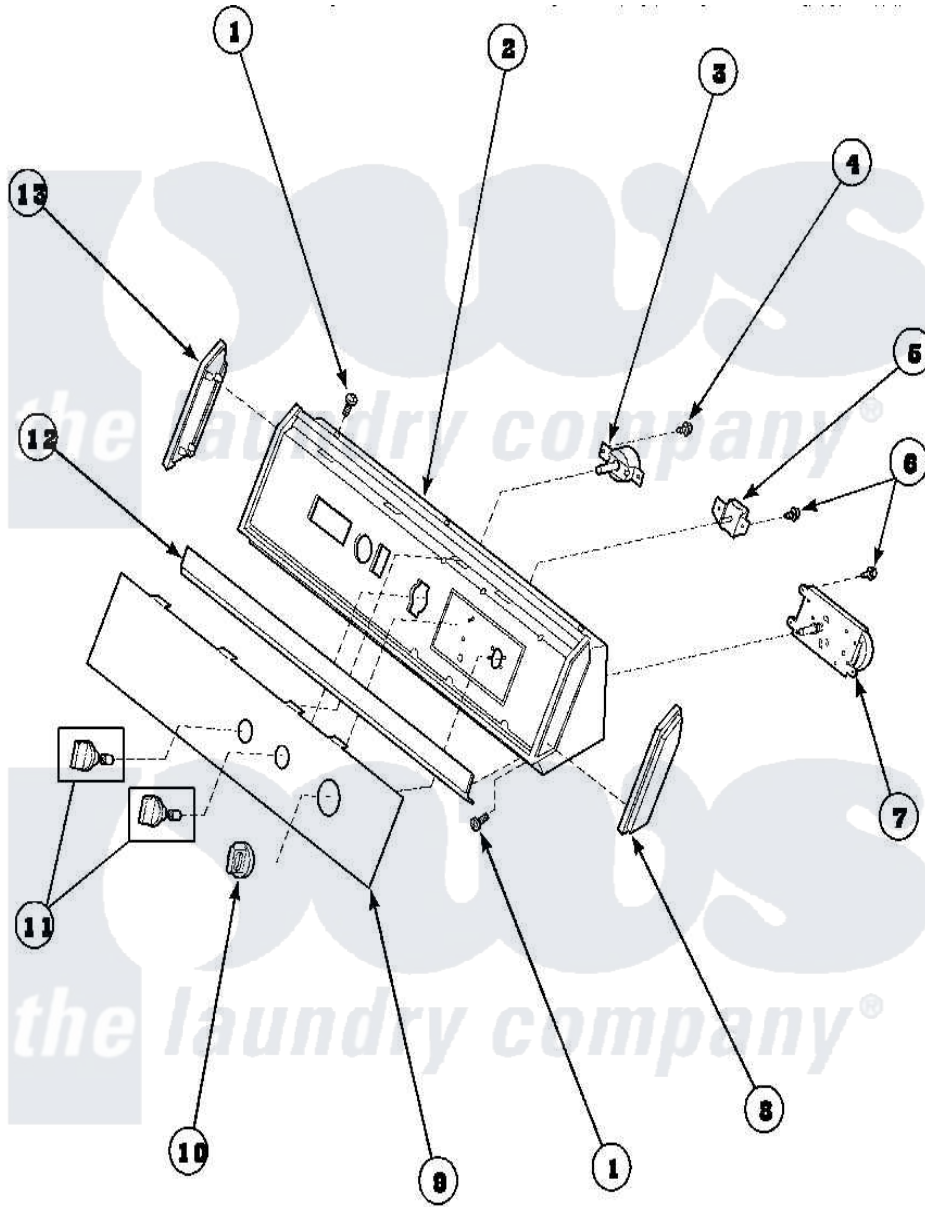

Amana AEM677W2 (BOM: PAEM677W2) 07 - GRAPHIC PANEL, CONTROL HOOD AND CONTROLS

Amana Residential Amana AEM677W2 (BOM: PAEM677W2) Dryer Parts Parts Diagram 07 - GRAPHIC PANEL, CONTROL HOOD AND CONTROLS
 Click on the part number to view part

Item	Original Part Number	Replaced By	Status	Part Description
1	32993		Not Available	SCREW, No.8ABX3/4 POZIDRI
"	31752		Not Available	SCREW, No.8ABX3/4 POZIDRI
2	62745	660966		Switch-WL
"	59937		Not Available	ASSY, HOOD MTG
3	62173			Switch, Temperature Select
4	31260			Screw, No.8 X 3/8 Ind H
5	500823			Signal, Rotary
6	501086	90767		Screw, 8A X 3/8 HeX Washer Head Tapping
7	502967	502967P		Timer 5 Cycle Package
8	31248			Cap, End-RH-Chrome
9	502200	154089501		Control Electrical
"	502445		Not Available	PANEL, GRAPHICS WHITE
10	62234		Not Available	ASSY, TIMER KNOB & SKIRT

10	62204	Not Available	WHITE
"	62176	Not Available	ASSY,TIMER KNOB & SKIR
11	33610		Assembly, Knob-Rotary-Black
"	33688	36701W	Knob
12	61849R	Not Available	TRIM, CONT PNL TOP
13	31249	Not Available	CAP,END-L.H.-CHROME