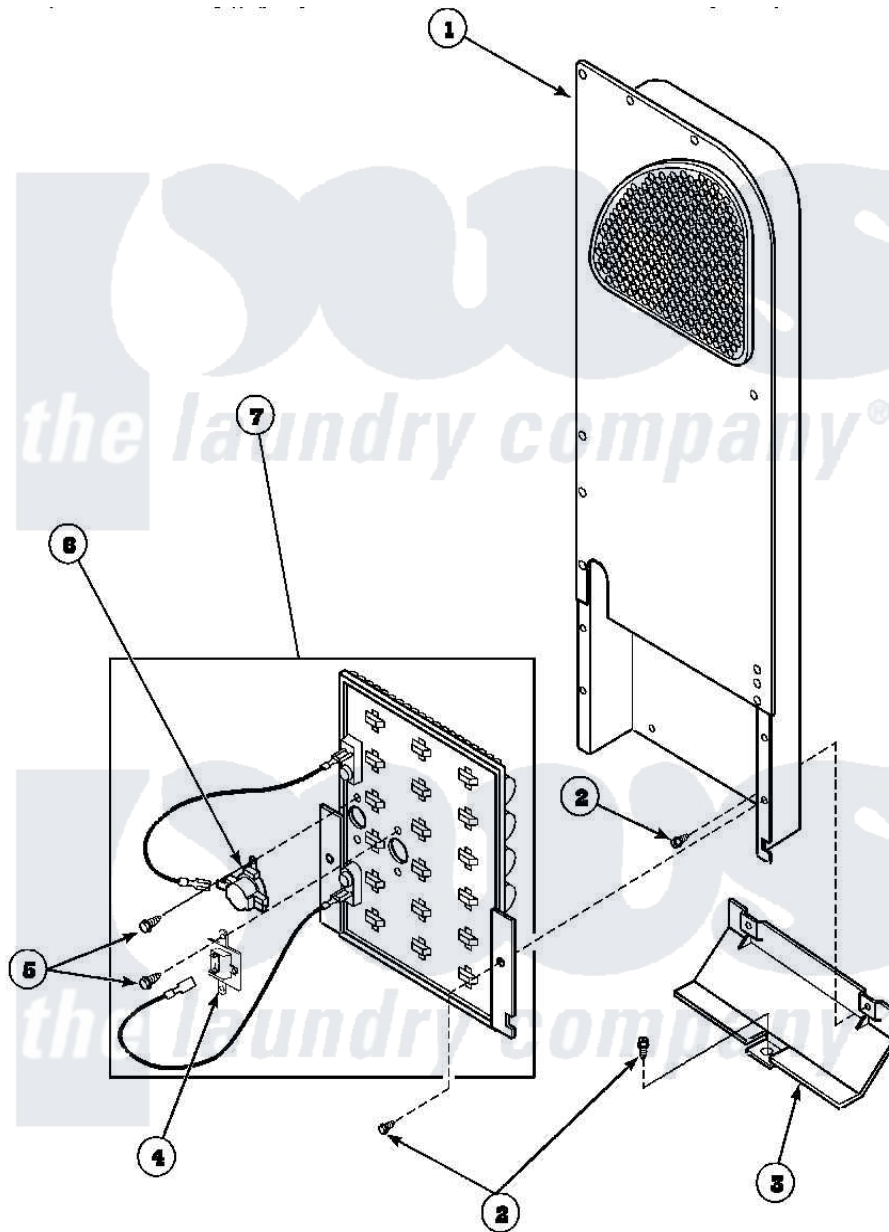

**Amana AEM677W2 (BOM: PAEM677W2) 08 - HEATER BOX ASSY
ORIGINALLY ON ELEC DRYER**

Amana Residential Amana AEM677W2 (BOM: PAEM677W2) Dryer Parts Parts Diagram 08 - HEATER BOX ASSY ORIGINALLY ON ELEC DRYER
Click on the part number to view part

Item	Original Part Number	Replaced By	Status	Part Description
1	500179P	503605		Assembly, Heater Duct
2	501668	503688		Screw, 10B-16 X .34 I
3	60952		Not Available	SHIELD,HEAT DUCT
4	62600	40113801		Fuse, Thermal
5	23222	3177991		Screw
6	Y62641	W10116735		Thermistor-Fix
7	61928			Heater Assembly 208V
"	61927			Heater Assembly