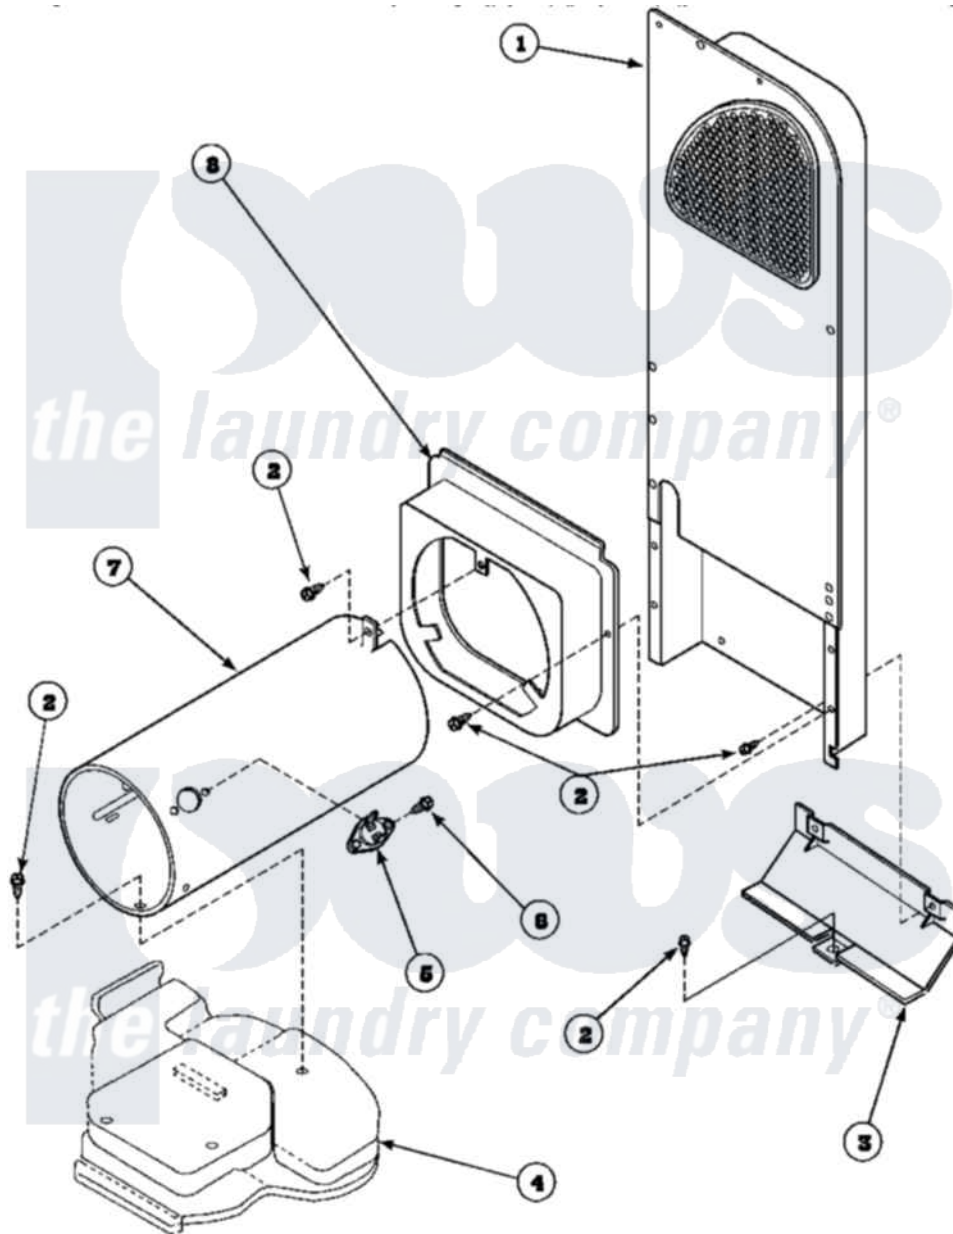

**Amana AEM677W2 (BOM: PAEM677W2) 09 - HEATER BOX ASSY
ORIGINALLY ON GAS DRYER**

Amana Residential Amana AEM677W2 (BOM: PAEM677W2) Dryer Parts Parts Diagram 09 - HEATER BOX ASSY ORIGINALLY ON GAS DRYER
Click on the part number to view part

Item	Original Part Number	Replaced By	Status	Part Description
1	500179P	503605		Assembly, Heater Duct
2	501668	503688		Screw, 10B-16 X .34 I
3	60952		Not Available	SHIELD,HEAT DUCT
4	500070			Base, Dryer
5	Y61886			Thermostat, Limit-Blk
6	51782		Not Available	SCREW, 6B-20X5/16
7	61974		Not Available	BURNER HOUSING
8	500122	510101		Shroud Heat Duct