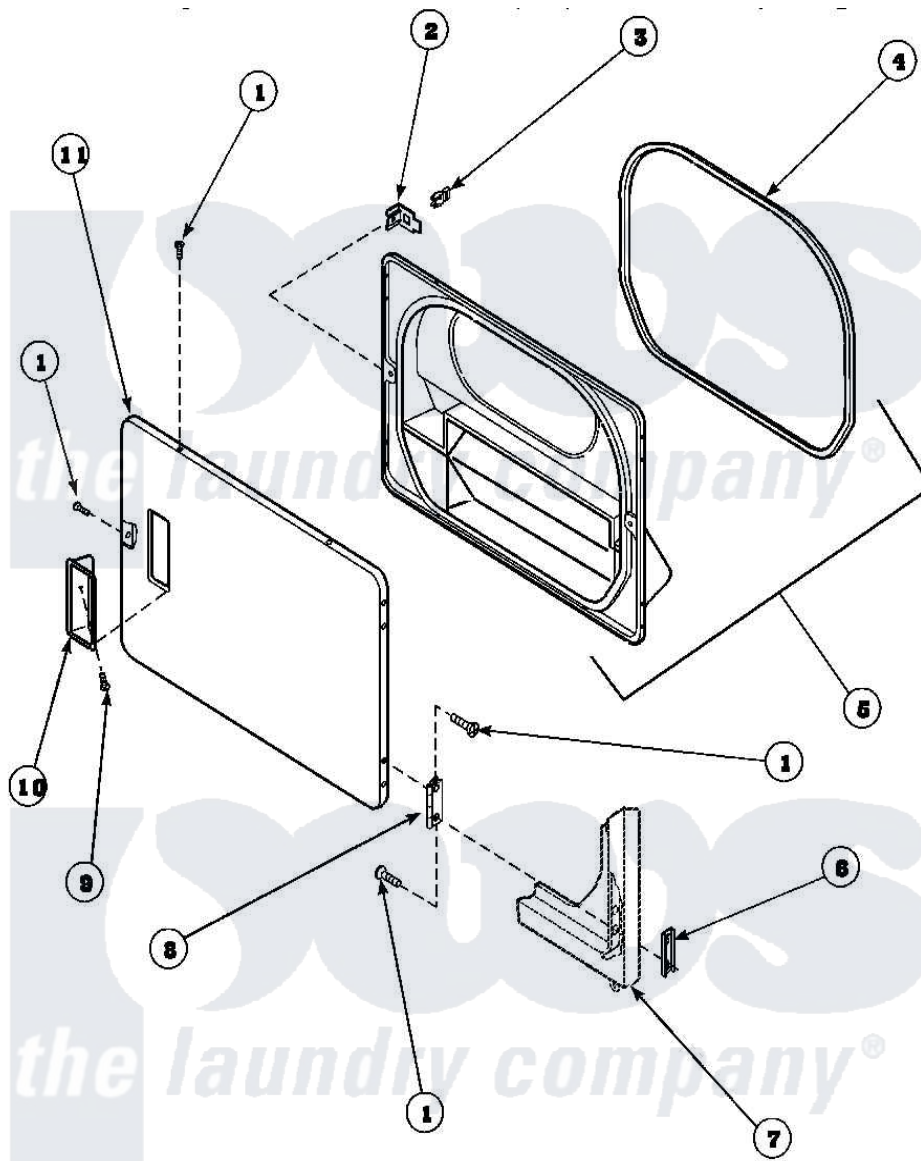

# Amana AEM677W2 (BOM: PAEM677W2) 11 - LOADING DOOR

Amana [Residential Amana AEM677W2 \(BOM: PAEM677W2\) Dryer Parts](#) Parts Diagram 11 - LOADING DOOR  
 Click on the part number to view part

Item	Original Part Number	Replaced By	Status	Part Description
1	<a href="#">500226</a>			Screw, 8b-16 x 5/8 Tap
2	500223	<a href="#">40116201</a>		Bracket, Door Strike
3	500039	<a href="#">510181</a>		Strike Doormetal
4	500200		Not Available	SEAL, DOOR
5	500199		Not Available	ASSY, LINER & SEAL
6	<a href="#">500236</a>			Clip, Door Hinge Mount
7	500033		Not Available	FRONT PANEL
8	500041	<a href="#">Y503676</a>		Hinge, Door And Top
9	500297	<a href="#">8281236</a>		Screw
10	500042		Not Available	DOOR PULL
11	<a href="#">500040</a>			Outer Door Panel
NI	500035		Not Available	COMPLETE LOADING DOOR ASSEMBLY