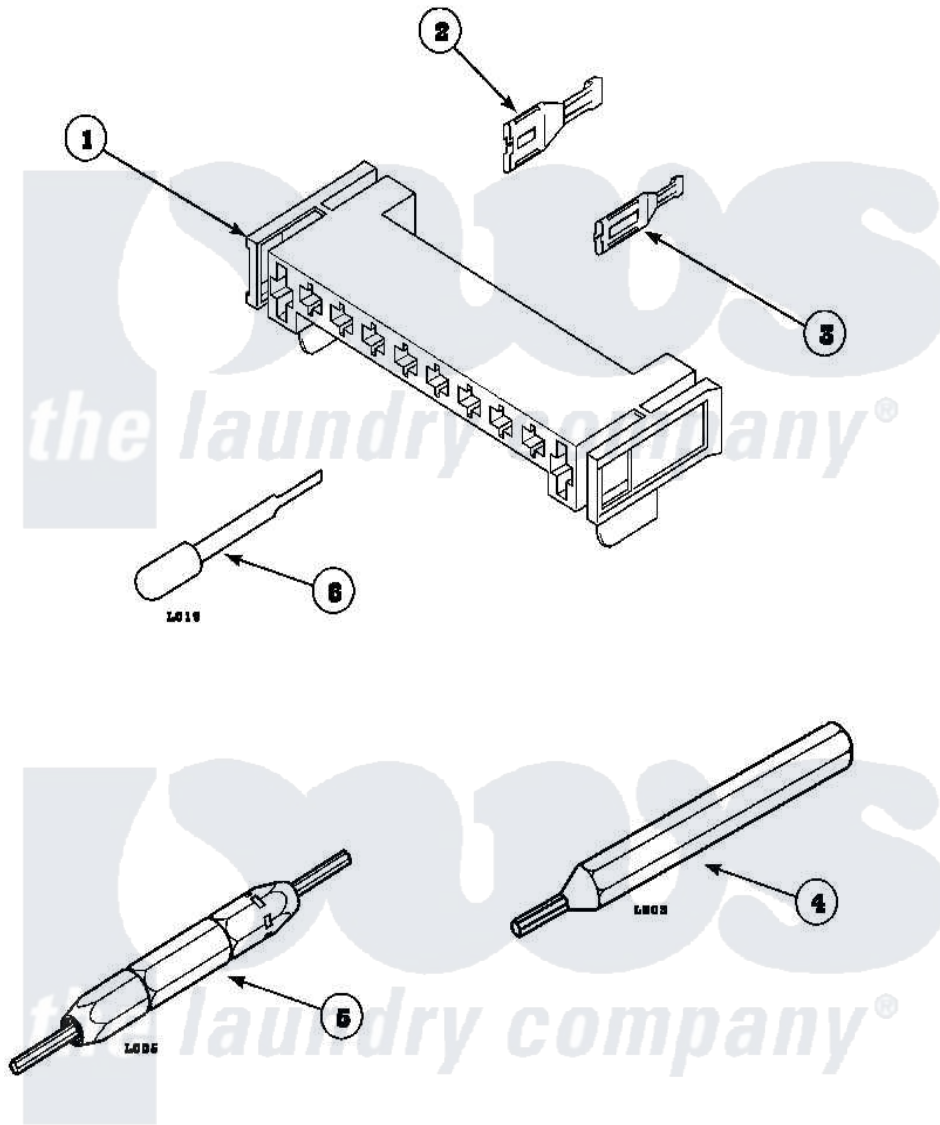

**Amana AEM677W2 (BOM: PAEM677W2) 13 - MOTOR CONNECTION
BLOCK, TERMINALS TOOLS**

Amana Residential Amana AEM677W2 (BOM: PAEM677W2) Dryer Parts Parts Diagram 13 - MOTOR CONNECTION
BLOCK, TERMINALS TOOLS
Click on the part number to view part

Item	Original Part Number	Replaced By	Status	Part Description
1	00255		Not Available	(1/4 INCH-FOR (1) 12 GAUGE WIR
"	500338			Housing-10 Position
2	00225		Not Available	SPADE TERMINAL
"	Y00256			Spade Terminal Or
3	Y00188			Molex Terminal
4	128P4		Not Available	(FOR USE ON GAS DRYER TERMINAL
5	190P4			Terminal Extractor Tool
6	283P4			Terminal Extractor Tool