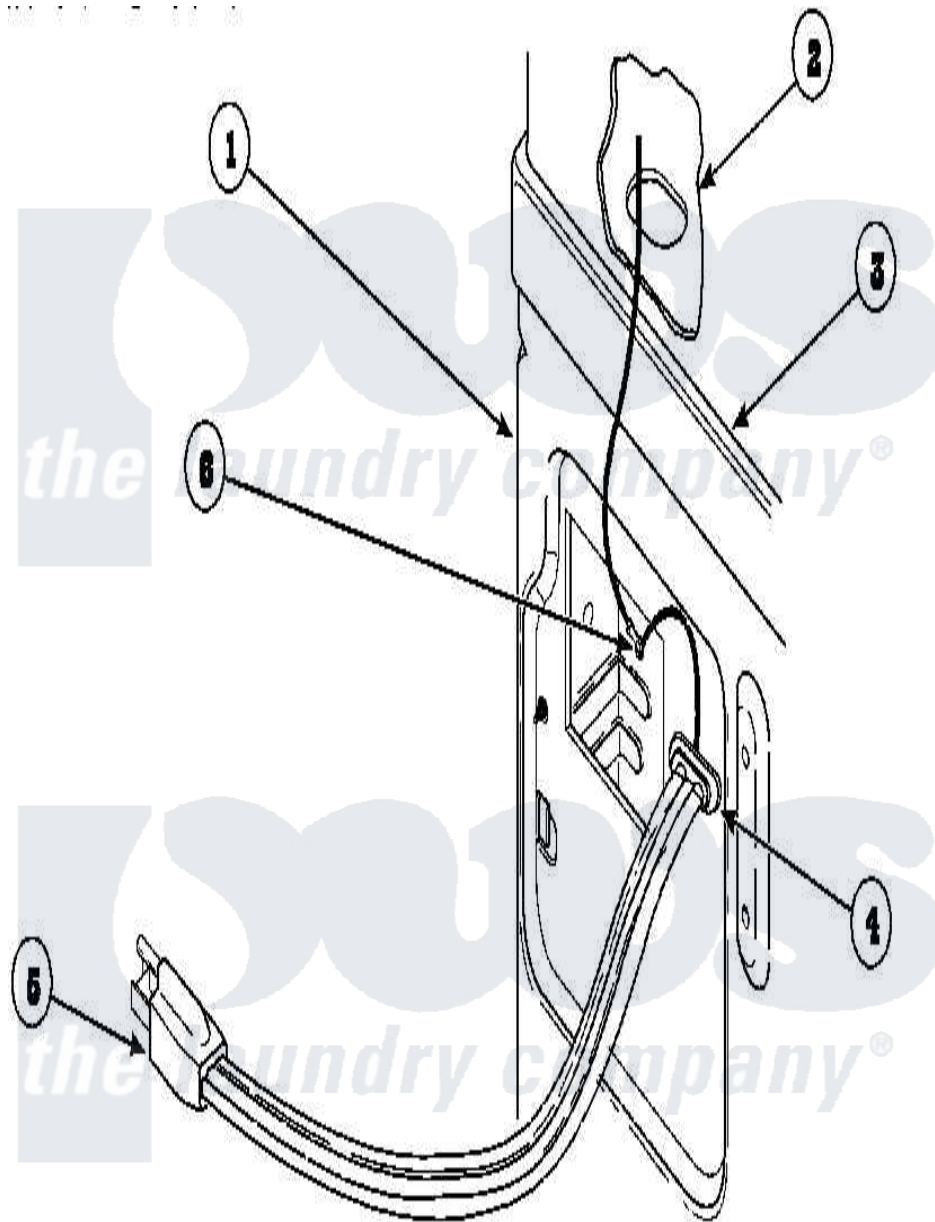

Amana AEM677W2 (BOM: PAEM677W2) 15 - POWER CORDS

Amana [Residential Amana AEM677W2 \(BOM: PAEM677W2\) Dryer Parts](#) Parts Diagram 15 - POWER CORDS
 Click on the part number to view part

Item	Original Part Number	Replaced By	Status	Part Description
1	500001P		Not Available	(ADD LETTER BEFORE "P" IN PART
2	500343		Not Available	PANEL, BACK(HOME HOOD)
3	500085P		Not Available	(ADD LETTER L-L, W-W TO PART N
4	21903	211881		Grommet, Cord Part Not Used- Gas Models Only
5	Y56222	27001142		Cord, Power
6	501668	503688		Screw, 10B-16 X .34 I
"	20530			Screw, 10-24 x 3/8 Hex