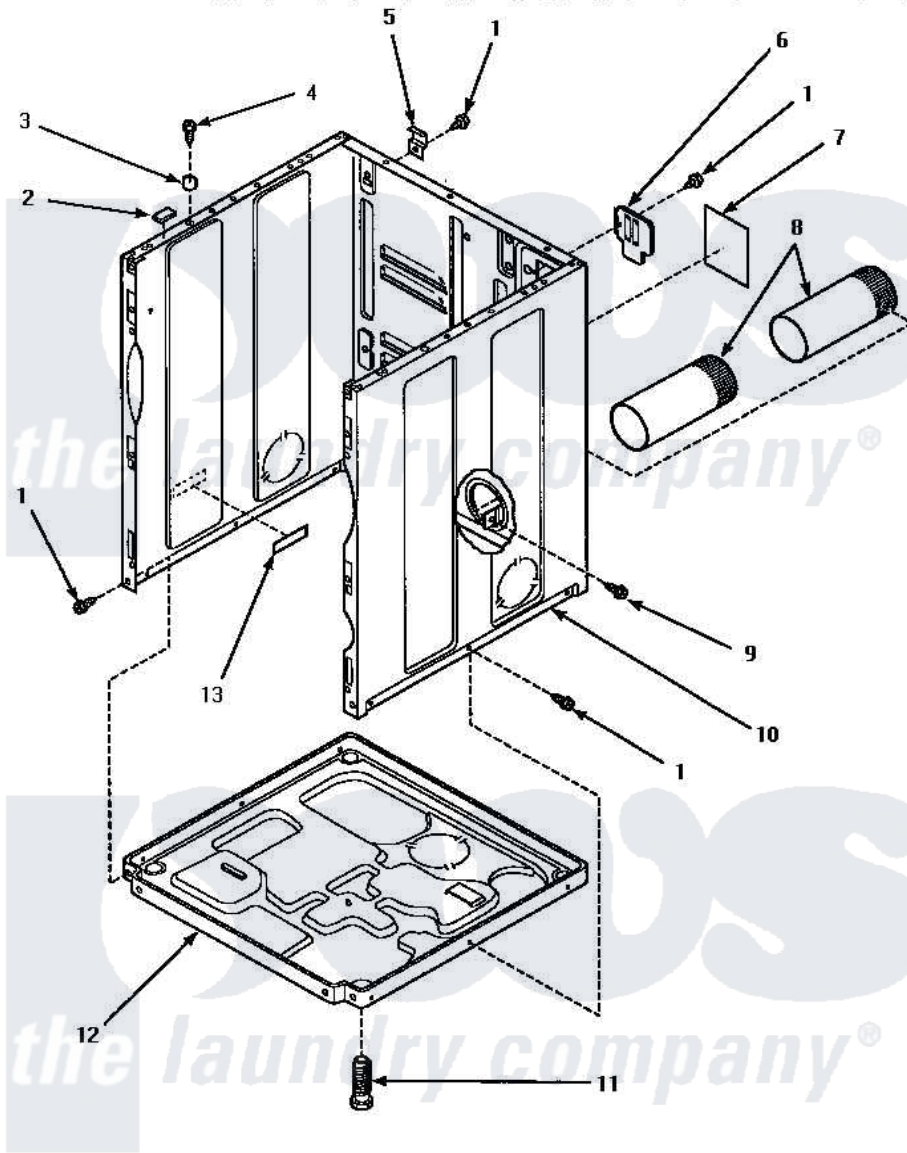

# Amana AEM697L 03 - CABINET, EXHAUST DUCT & BASE

## CABINET, EXHAUST DUCT AND BASE

Amana [Residential Amana AEM697L Dryer Parts](#) Parts Diagram 03 - CABINET, EXHAUST DUCT & BASE

[Click on the part number to view part](#)

Item	Original Part Number	Replaced By	Status	Part Description
1	33562	<a href="#">27001200</a>		Screw
2	<a href="#">Y56128</a>			Pad, Bumper
3	56079	<a href="#">505187</a>		Locator, Panel
4	32671	<a href="#">Y014874</a>		Screw, Idler Arm And Sleeve
5	<a href="#">500003</a>			Hinge, Top
6	500114	<a href="#">510903</a>		Plate Access Panel
7	501289		Not Available	(ELECTRIC MODELS)
8	500064	<a href="#">505518</a>		Duct, Exhaust
9	501668	<a href="#">503688</a>		Screw, 10B-16 X .34 I
10	500001LP	<a href="#">727P3L</a>		Kit Dryer Panels
"	500001HP		Not Available	ASSY, CABINET
"	500001WP	<a href="#">37001284</a>		Cabinet As Pack
11	<a href="#">Y500101</a>			Leg, Leveling
12	<a href="#">500070</a>			Base, Dryer
13	61294		Not Available	(ELECTRIC MODELS)
NI	<a href="#">528P3</a>			Directional Exhaust Kit