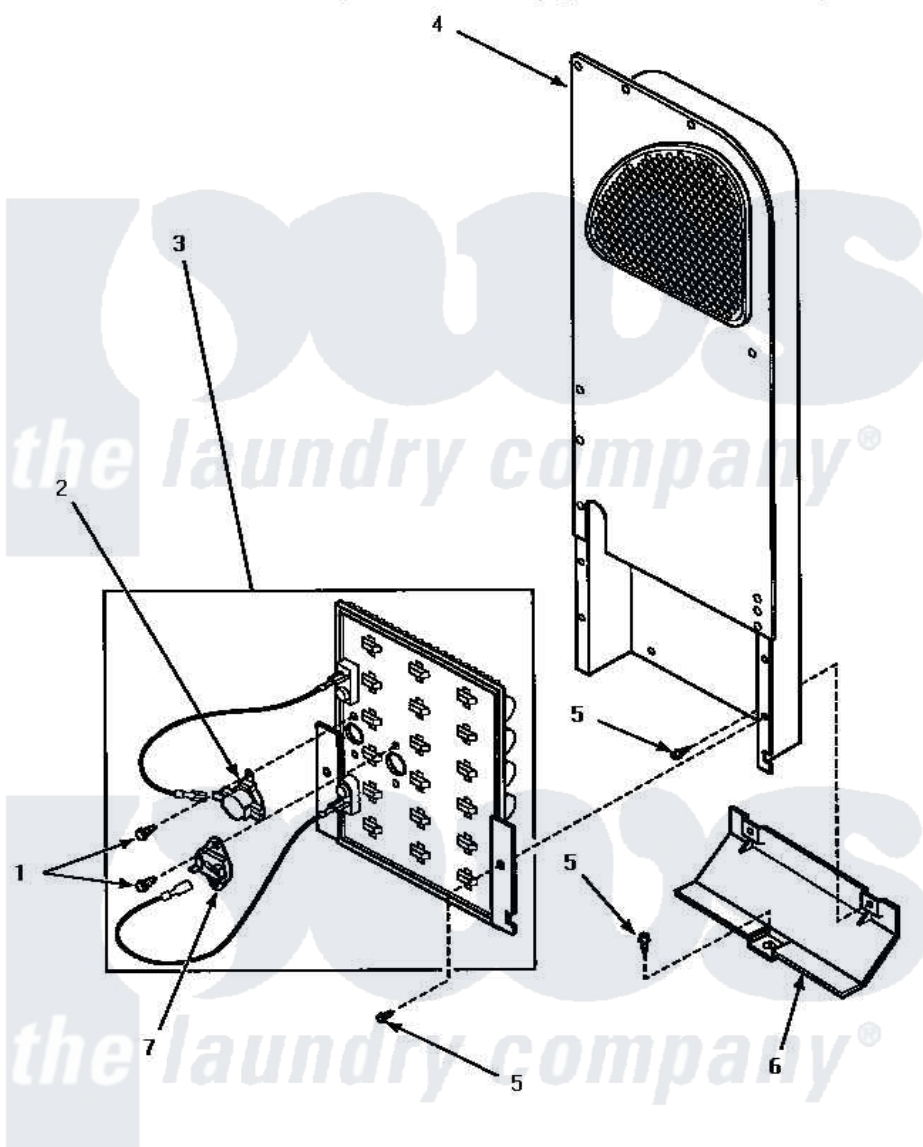

Amana AEM697L 06 - HEATER BOX ASSY (ORIGINAL)

HEATER BOX ASSEMBLY ORIGINALLY ON DRYER (Electric Model Dryers)

Amana [Residential Amana AEM697L Dryer Parts](#) Parts Diagram 06 - HEATER BOX ASSY (ORIGINAL)

[Click on the part number to view part](#)

Item	Original Part Number	Replaced By	Status	Part Description
1	23222	3177991		Screw
2	Y62641	W10116735		Thermistor-Fix
3	61928			Heater Assembly 208V
"	61927			Heater Assembly
4	Y00000000		Not Available	SEE NOTE HEATER BOX ASSEMBLY
5	501668	503688		Screw, 10B-16 X .34 I
6	60952		Not Available	SHIELD,HEAT DUCT
7	62600	40113801		Fuse, Thermal