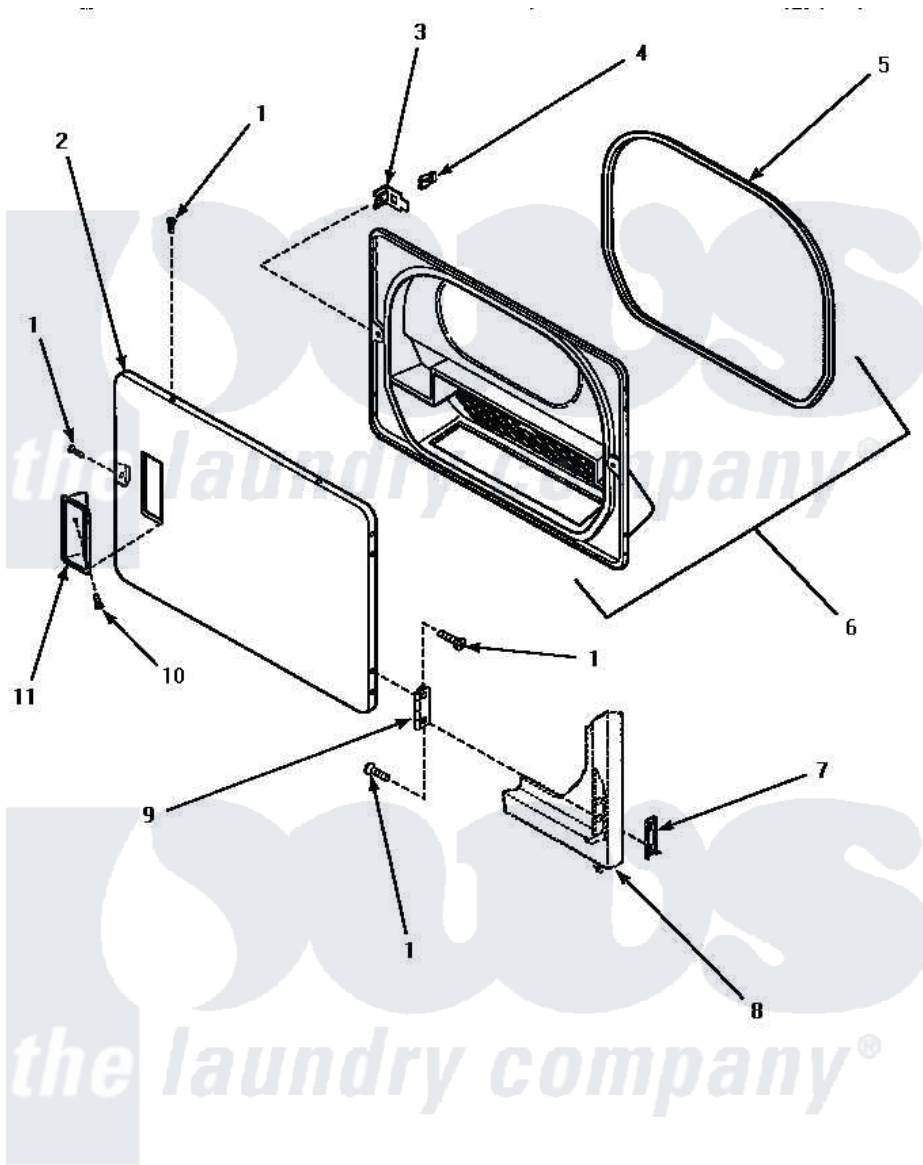

## LOADING DOOR

Amana [Residential Amana AEM697L Dryer Parts](#) Parts Diagram 08 - LOADING DOOR

[Click on the part number to view part](#)

| Item | Original Part Number    | Replaced By              | Status        | Part Description       |
|------|-------------------------|--------------------------|---------------|------------------------|
| 1    | <a href="#">500226</a>  |                          |               | Screw, 8b-16 x 5/8 Tap |
| 2    | <a href="#">500040L</a> |                          |               | Assembly, Door-Home    |
| "    | 500040H                 |                          | Not Available | ASSY, DOOR-HOME        |
| "    | <a href="#">500040W</a> |                          |               | Assembly, Door-Home    |
| 3    | 500223                  | <a href="#">40116201</a> |               | Bracket, Door Strike   |
| 4    | 500039                  | <a href="#">510181</a>   |               | Strike Doormetal       |
| 5    | 500200                  |                          | Not Available | SEAL,DOOR              |
| 6    | 500199                  |                          | Not Available | ASSY,LINER & SEAL      |
| 7    | <a href="#">500236</a>  |                          |               | Clip, Door Hinge Mount |
| 8    | Y00000000               |                          | Not Available | SEE NOTE FRONT PANEL   |
| 9    | 500041                  | <a href="#">Y503676</a>  |               | Hinge, Door And Top    |
| 10   | 500297                  | <a href="#">8281236</a>  |               | Screw                  |
| 11   | 500042L                 |                          | Not Available | PULL,DOOR              |
| "    | 500042H                 |                          | Not Available | PULL,DOOR              |
| "    | 500042W                 |                          | Not Available | PULL,DOOR              |
| NI   | 500035L                 |                          | Not Available | ASSY,DOOR-HOME         |