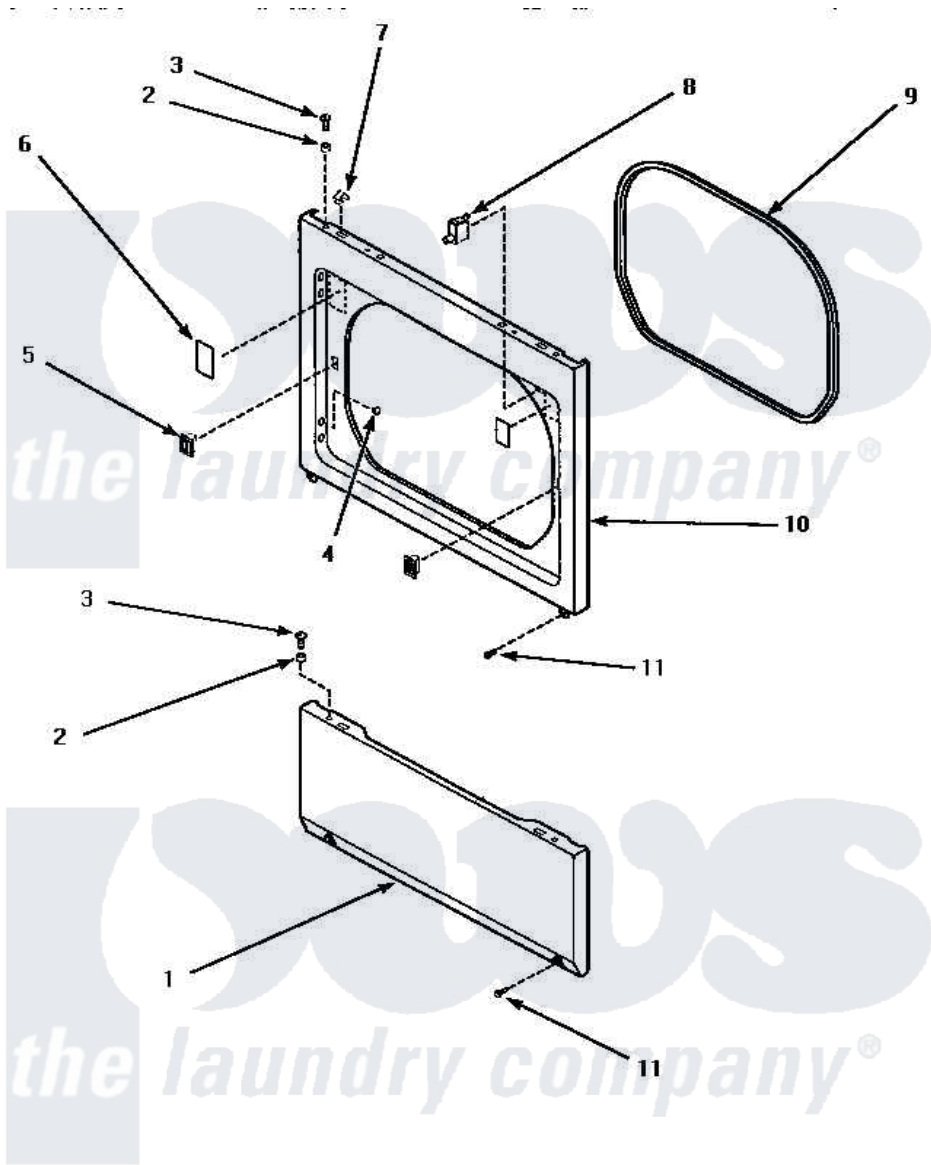

# Amana AEM697L 09 - LOWER ACCESS PANEL, FRONT PANEL & SEAL

## LOWER ACCESS PANEL, FRONT PANEL AND SEAL

Amana [Residential Amana AEM697L Dryer Parts](#) Parts Diagram 09 - LOWER ACCESS PANEL, FRONT PANEL & SEAL

[Click on the part number to view part](#)

Item	Original Part Number	Replaced By	Status	Part Description
1	500044W	<a href="#">40045301WP</a>		Panel, Access
"	500044H		Not Available	PANEL,ACCESS
"	500044L		Not Available	PANEL, ACCESS (ALMOND)
2	56079	<a href="#">505187</a>		Locator, Panel
3	32671	<a href="#">Y014874</a>		Screw, Idler Arm And Sleeve
4	500227	<a href="#">505295</a>		Screw, No.8ab-16 x 3/4 PH
5	54660	<a href="#">LA-1003</a>		Door Catch Kit
6	500281		Not Available	STICKER
7	28835	<a href="#">22001650</a>		Fastener, Spring
8	Y62872	<a href="#">W10169313</a>		Switch-Dor
9	<a href="#">500034</a>			Seal, Front Panel
10	500033W		Not Available	PANEL, FRONT
"	500033H		Not Available	PANEL,FRONT
"	<a href="#">500033L</a>			Panel, Front
11	33562	<a href="#">27001200</a>		Screw