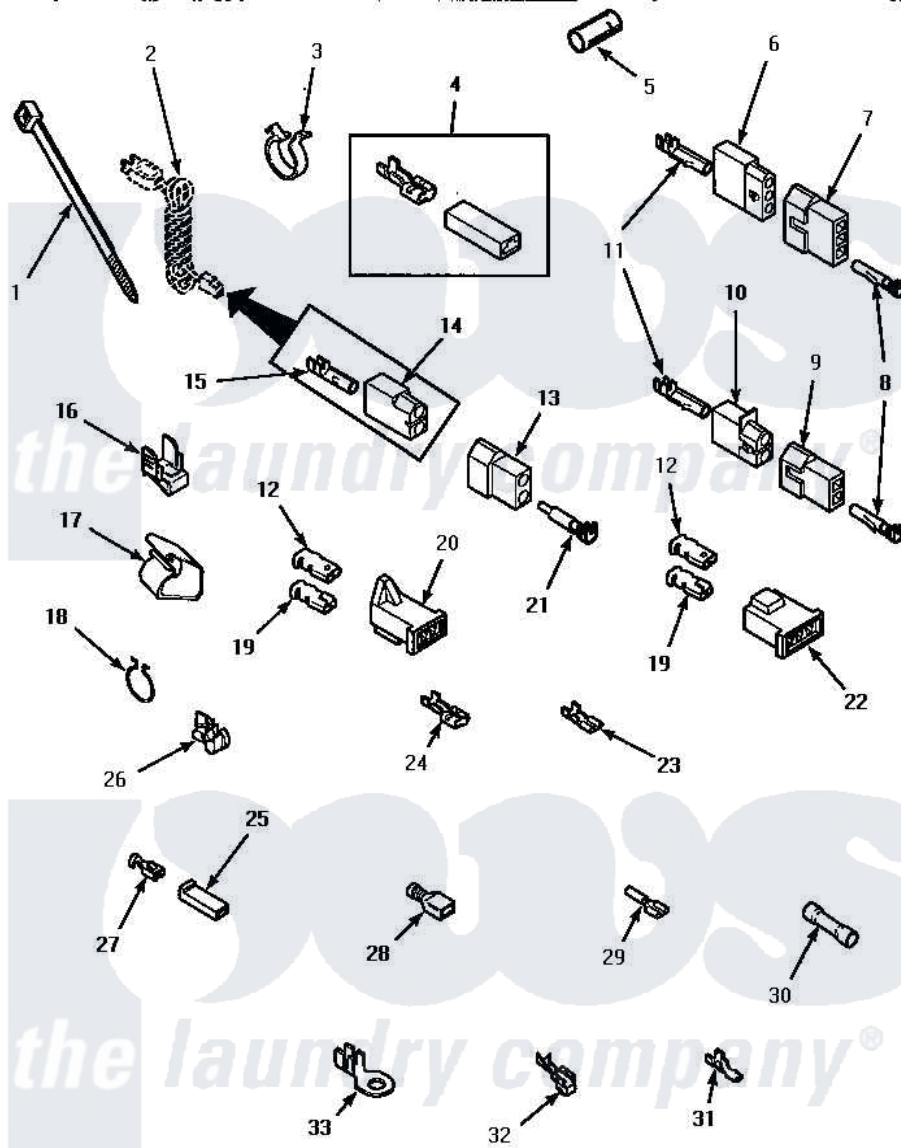

Amana AEM697L 12 - TERMINALS

TERMINALS

Amana Residential Amana AEM697L Dryer Parts Parts Diagram 12 - TERMINALS

[Click on the part number to view part](#)

Item	Original Part Number	Replaced By	Status	Part Description
1	55881	M0321209		Tie-Electrical
2	Y00000000		Not Available	SEE NOTE POWER CORD -- (FOR GAS MODELS)
3	61510	504034		Clip, Wire
4	Y00237			Terminal-Female 1/4 ((1) 12 GAUGE Wire Or(2) 18 GA
5	Y21365	503670		Sleeve Insulator
6	23039	697780		Receptacle,
7	23040			Plug-3 Circuit
8	Y00116			Terminal, Pin-Male
9	56448			Terminal Block Plug
10	56451			Receptacle, 2 Circuit
11	Y00117	5011-XX		093 Female Socket
12	Y00189			Terminal, Spade
13	56266			Plug
14	56265			Receptacle, 2 Circuit
15	00130			Terminal, Pin-1/8 Femal

16	Y00161	B5733302		Clip, Ground
17	35521		Not Available	CLIP,HARNESS HOLDER
18	51291			Clip, Wire
19	Y00190			Connector-Receptacle
20	58799			Connector-2 Circuit
21	Y00127			Terminal, Pin-1/8 Male
22	58800		Not Available	CONNECTOR-3 CIRCUIT (3 CIRCUIT CONNECTOR)
23	Y00209			Spade Terminal (18 Gauge) (3/16 Inch-(2) 18 Gauge Wires-
"	Y00124			Spade Terminal (18 Gauge) (3/16 Inch-(1) 18 Gauge Wire-
"	00156	00156SRE		65br30/FI
24	Y00121		Not Available	SPADE TERMINAL(12 GAUGE) (1/4 INCH-(2) 18 GAUGE WIRES O
"	Y00245	M0320576		Terminal
"	Y00119		Not Available	SPADE TERMINAL(18 GAUGE) (1/4 INCH-(1) 18 GAUGE WIRE)
25	90789			Connector
26	21903	211881		Grommet, Cord Part Not Used- Gas Models Only
27	Y00115			Lock In Spade Terminal (18 Gaug (1/4 Inch-(1) 18 Gauge Wire)
"	00122		Not Available	(1/4 INCH-(2) 18 GAUGE WIRES O
28	Y00163	285432		Terminal
"	Y00165			Insulated Spade Terminal
29	Y00215			Barrel Insulated Spade
"	Y00214		Not Available	BARREL INSULATED SPADE(18 GAUG (1/4 INCH-18 GAUGE WIRE)
30	30865			Butt Splice Connector
31	Y00139	Y00138		Male Tab Terminal 18 Gauge Wire)
"	Y00138			Male Tab Terminal 18 Gauge Wire)
32	Y00114			Spade Terminal
33	00110			No.10 18 Gauge Wire
"	Y00111			Ring Terminal No.10 No.10 18 Gauge Wires Or