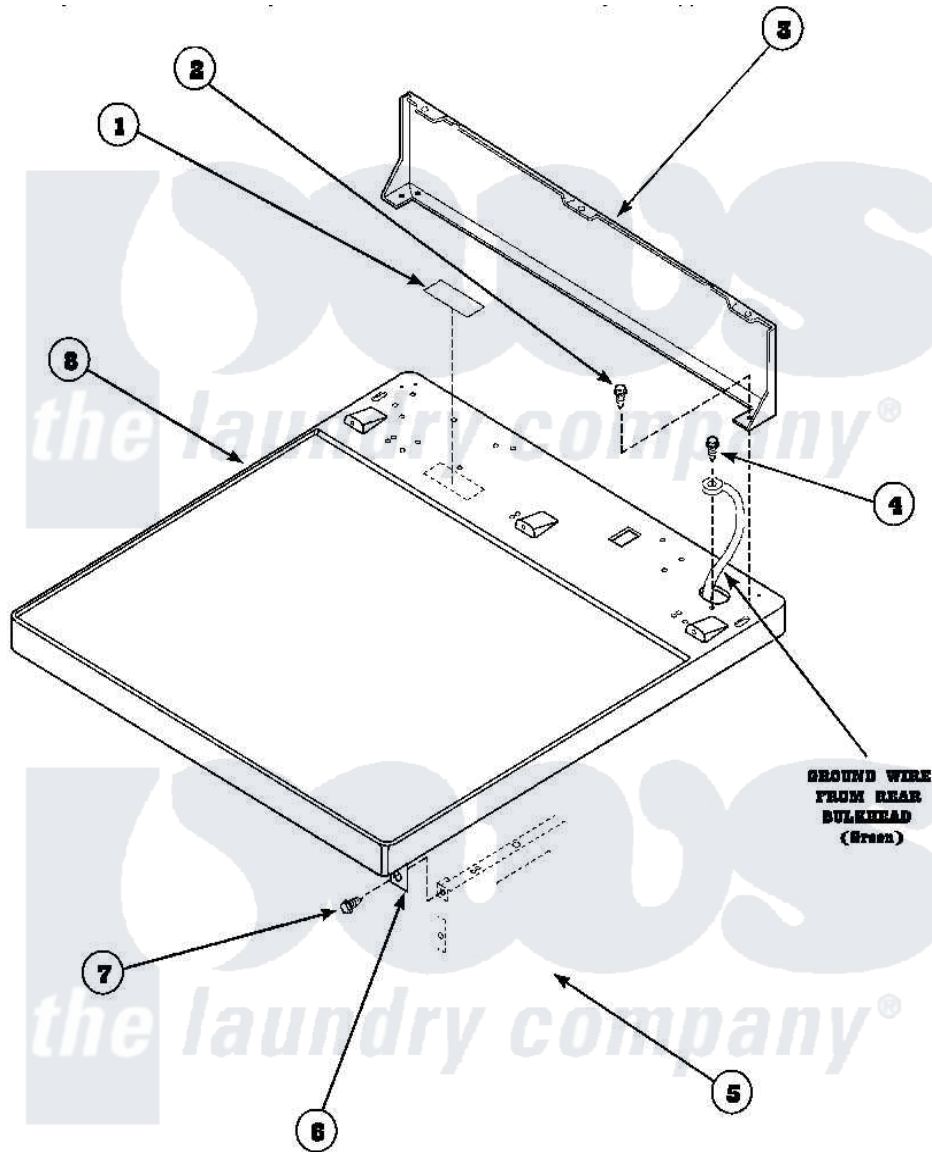

Amana AEM697L2 (BOM: PAEM697L2) 01 - CABINET TOP AND CONTROL HOOD REAR PANEL

Amana Residential Amana AEM697L2 (BOM: PAEM697L2) [Dryer Parts](#) Parts Diagram 01 - CABINET TOP AND CONTROL HOOD REAR PANEL
 Click on the part number to view part

Item	Original Part Number	Replaced By	Status	Part Description
1	24903		Not Available	STICKER,DISCONNECT POW
2	501086	90767		Screw, 8A X 3/8 HeX Washer Head Tapping
3	500343		Not Available	PANEL,BACK(HOME HOOD)
4	20530			Screw, 10-24 x 3/8 Hex
5	500001P		Not Available	(ADD LETTER BEFORE "P" IN PART
6	500084	40130801		Bracket, Top Mount
7	33562	27001200		Screw
8	500085P		Not Available	(ADD LETTER L-L, W-W TO PART N