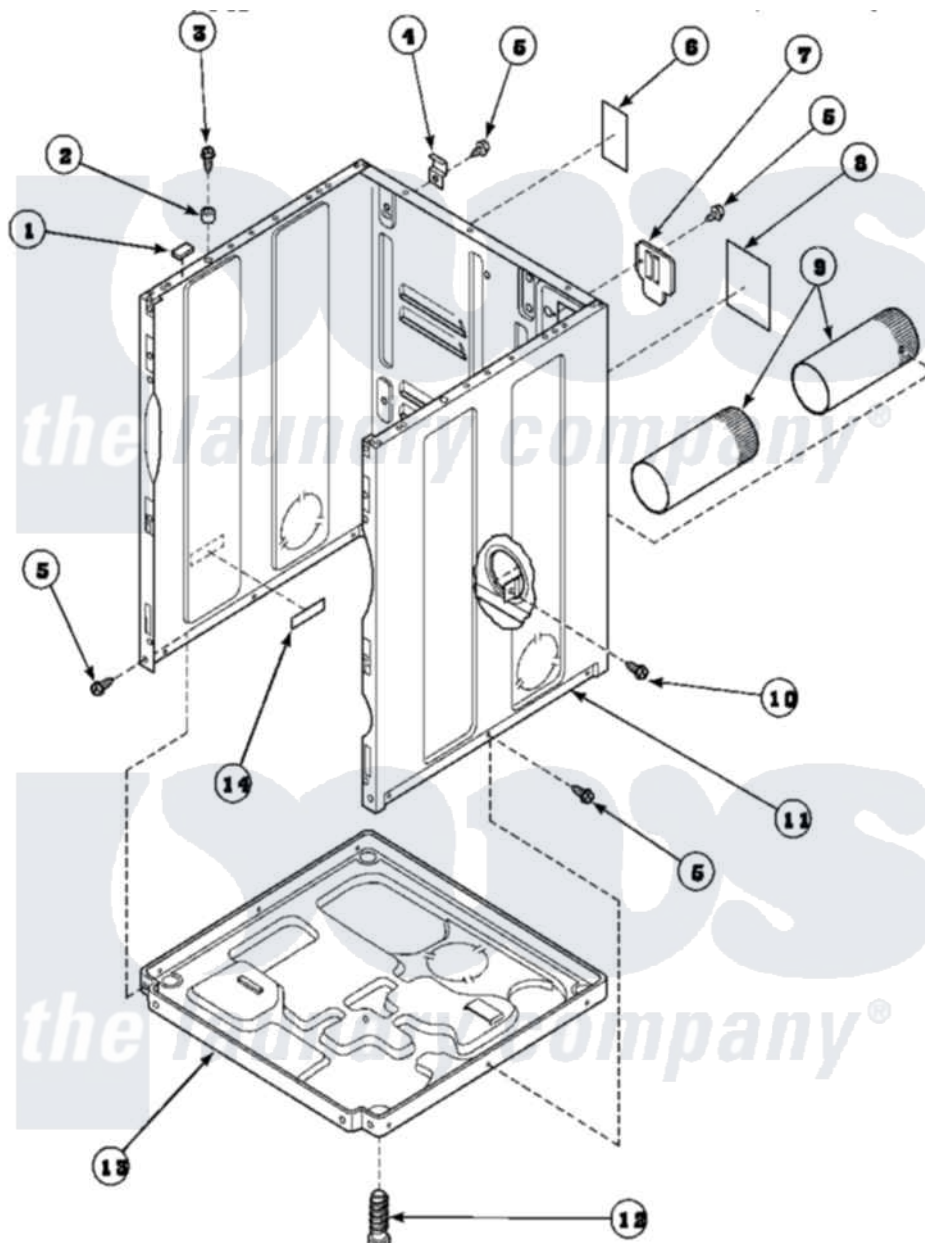

# Amana AEM697L2 (BOM: PAEM697L2) 02 - CABINET, EXHAUST DUCT AND BASE

Amana Residential Amana AEM697L2 (BOM: PAEM697L2) Dryer Parts Parts Diagram 02 - CABINET, EXHAUST DUCT AND BASE

[Click on the part number to view part](#)

Item	Original Part Number	Replaced By	Status	Part Description
1	<a href="#">Y56128</a>			Pad, Bumper
2	56079	<a href="#">505187</a>		Locator, Panel
3	32671	<a href="#">Y014874</a>		Screw, Idler Arm And Sleeve
4	<a href="#">500003</a>			Hinge, Top
5	33562	<a href="#">27001200</a>		Screw
6	500670		Not Available	STICKER NG OR MIXED GA
7	500114	<a href="#">510903</a>		Plate Access Panel
8	501289		Not Available	(ELECTRIC MODELS)
9	500064	<a href="#">505518</a>		Duct, Exhaust
10	501668	<a href="#">503688</a>		Screw, 10B-16 X .34 I
11	500001P		Not Available	(ADD LETTER BEFORE "P" IN PART
12	<a href="#">Y500101</a>			Leg, Leveling
13	<a href="#">500070</a>			Base, Dryer
14	61294		Not Available	(ELECTRIC MODELS)