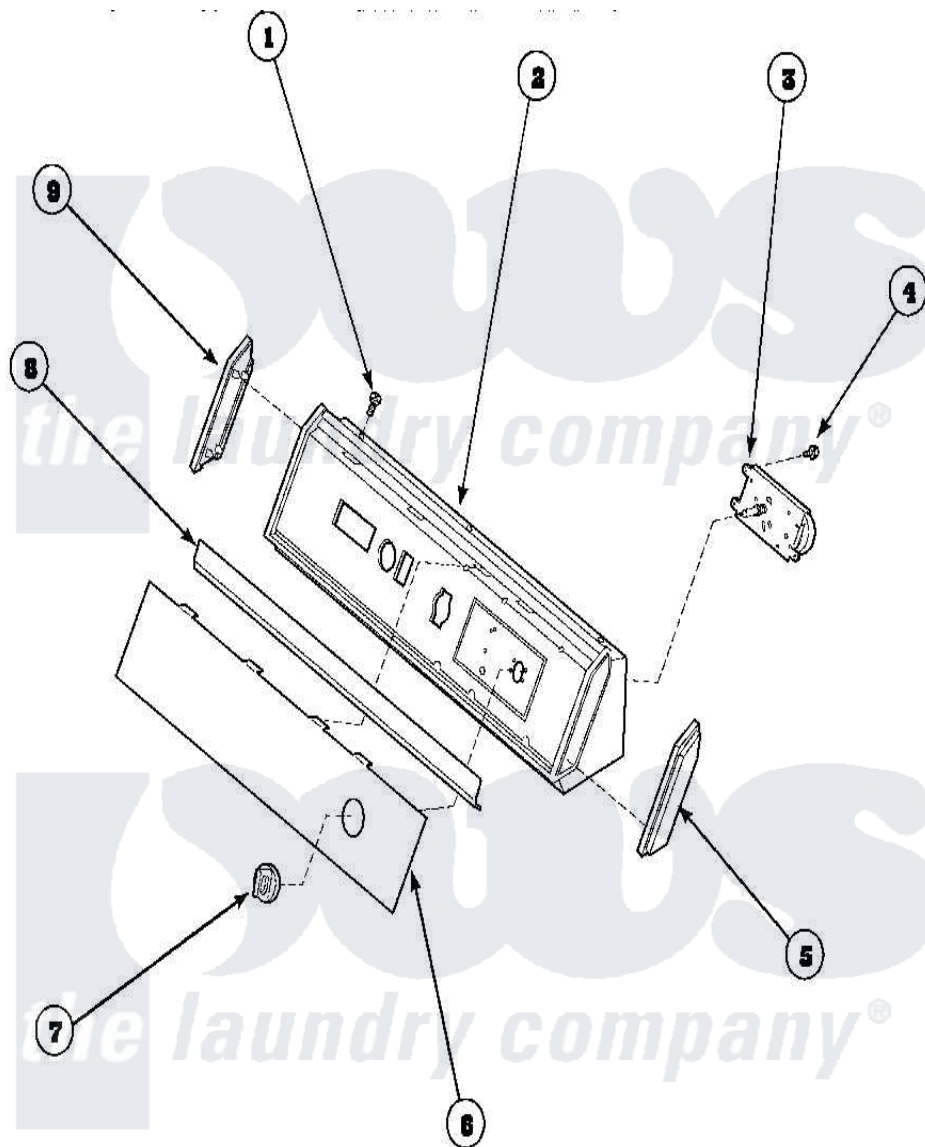

Amana AEM697L2 (BOM: PAEM697L2) 05 - GRAPHIC PANEL, CONTROL HOOD AND CONTROLS

Amana Residential Amana AEM697L2 (BOM: PAEM697L2) Dryer Parts Parts Diagram 05 - GRAPHIC PANEL, CONTROL HOOD AND CONTROLS
 Click on the part number to view part

Item	Original Part Number	Replaced By	Status	Part Description
1	32993		Not Available	SCREW, No.8ABX3/4 POZIDRI
"	31752		Not Available	SCREW, No.8ABX3/4 POZIDRI
2	62745	660966		Switch-WL
"	59937		Not Available	ASSY, HOOD MTG
3	501881		Not Available	TIMER
4	501086	90767		Screw, 8A X 3/8 HeX Washer Head Tapping
5	31248			Cap, End-RH-Chrome
6	502202			Panel, Graphics Black
7	62234		Not Available	ASSY, TIMER KNOB & SKIRT WHITE
"	62176		Not Available	ASSY, TIMER KNOB & SKIR
8	61849R		Not Available	TRIM, CONT PNL TOP
9	31249		Not Available	CAP, END-L.H.-CHROME