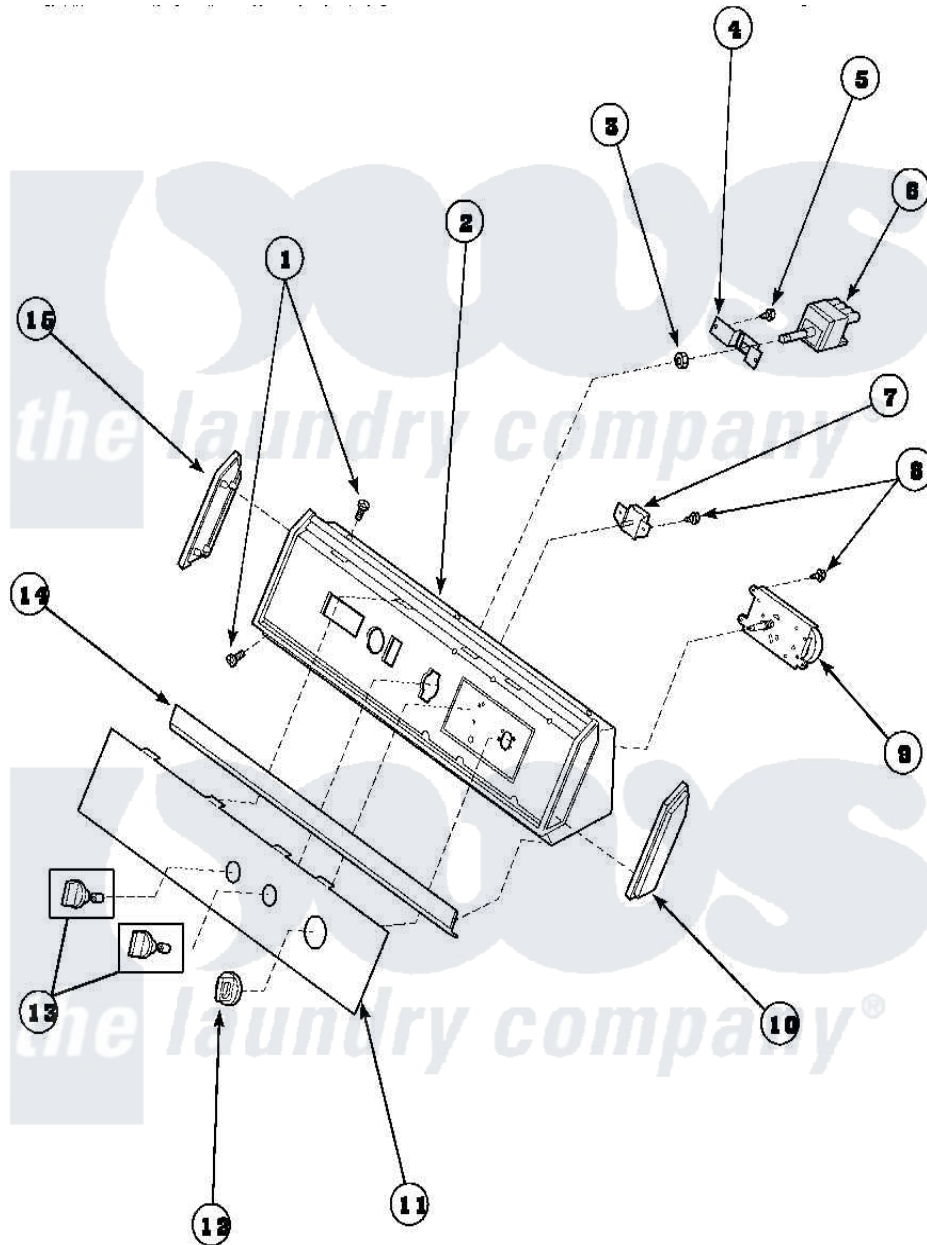

Amana AEM697L2 (BOM: PAEM697L2) 06 - GRAPHIC PANEL, CONTROL HOOD AND CONTROLS

Amana Residential Amana AEM697L2 (BOM: PAEM697L2) Dryer Parts Parts Diagram 06 - GRAPHIC PANEL, CONTROL HOOD AND CONTROLS
 Click on the part number to view part

Item	Original Part Number	Replaced By	Status	Part Description
1	32993		Not Available	SCREW, No.8ABX3/4 POZIDRI
"	31752		Not Available	SCREW, No.8ABX3/4 POZIDRI
2	62745	660966		Switch-WL
"	59937		Not Available	ASSY, HOOD MTG
3	57584		Not Available	NUT
4	59704			Bracket, Switch Mount
5	31260			Screw, No.8 X 3/8 Ind H
6	Y61511		Not Available	SWITCH,FABRIC SELECTOR
7	500823			Signal, Rotary
8	501086	90767		Screw, 8A X 3/8 HeX Washer Head Tapping
9	502963			Timer, 3 Cycle
10	31248			Cap, End-RH-Chrome
11	502203		Not Available	PANEL, GRAPHICS GRAY