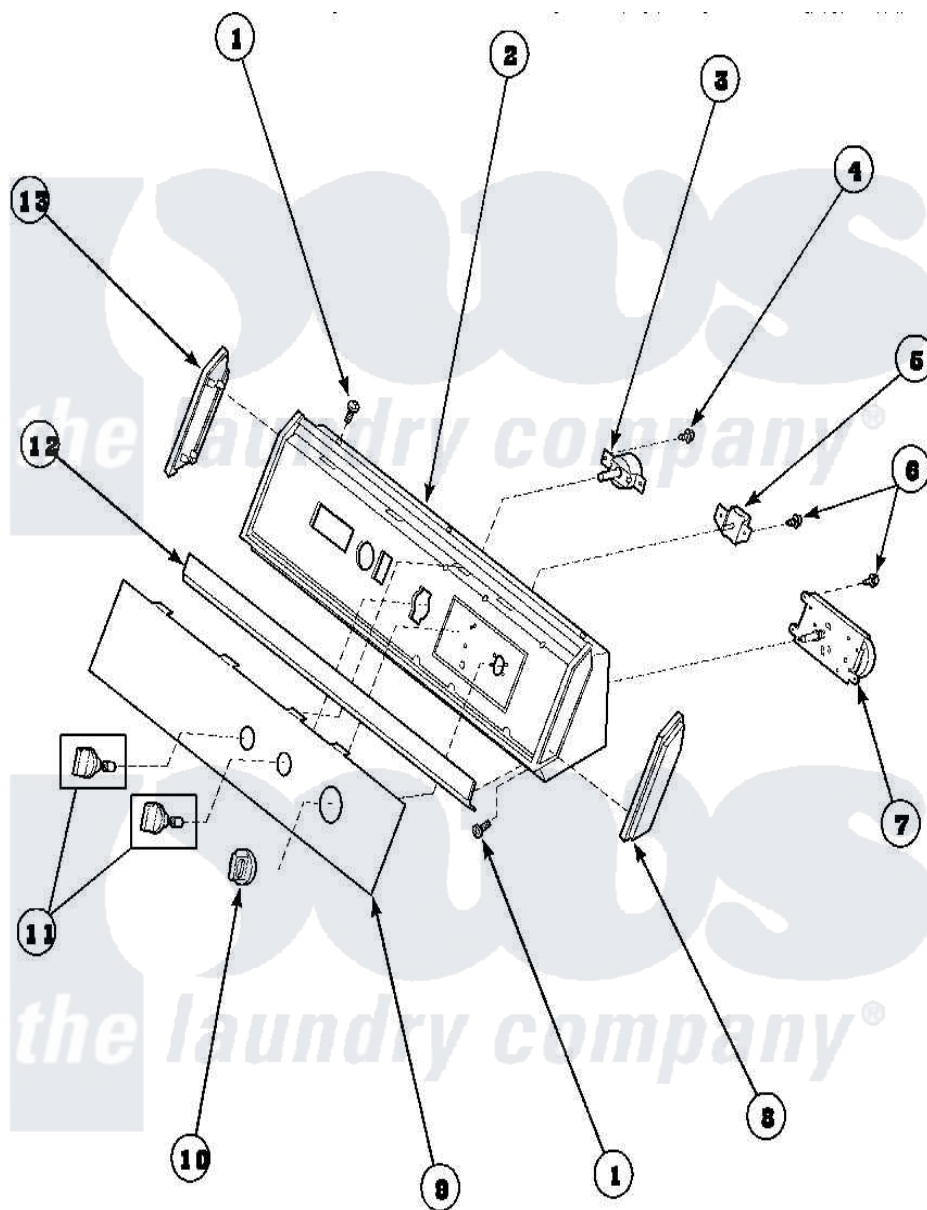

Amana AEM697L2 (BOM: PAEM697L2) 07 - GRAPHIC PANEL, CONTROL HOOD AND CONTROLS

Amana Residential Amana AEM697L2 (BOM: PAEM697L2) Dryer Parts Parts Diagram 07 - GRAPHIC PANEL, CONTROL HOOD AND CONTROLS
 Click on the part number to view part

Item	Original Part Number	Replaced By	Status	Part Description
1	32993		Not Available	SCREW, No.8ABX3/4 POZIDRI
"	31752		Not Available	SCREW, No.8ABX3/4 POZIDRI
2	62745	660966		Switch-WL
"	59937		Not Available	ASSY, HOOD MTG
3	62173			Switch, Temperature Select
4	31260			Screw, No.8 X 3/8 Ind H
5	500823			Signal, Rotary
6	501086	90767		Screw, 8A X 3/8 HeX Washer Head Tapping
7	502967	502967P		Timer 5 Cycle Package
8	31248			Cap, End-RH-Chrome
9	502200	154089501		Control Electrical
"	502445		Not Available	PANEL, GRAPHICS WHITE
10	62234		Not Available	ASSY, TIMER KNOB & SKIRT

10	02204	Not Available	WHITE
"	62176	Not Available	ASSY,TIMER KNOB & SKIR
11	33610		Assembly, Knob-Rotary-Black
"	33688	36701W	Knob
12	61849R	Not Available	TRIM, CONT PNL TOP
13	31249	Not Available	CAP,END-L.H.-CHROME