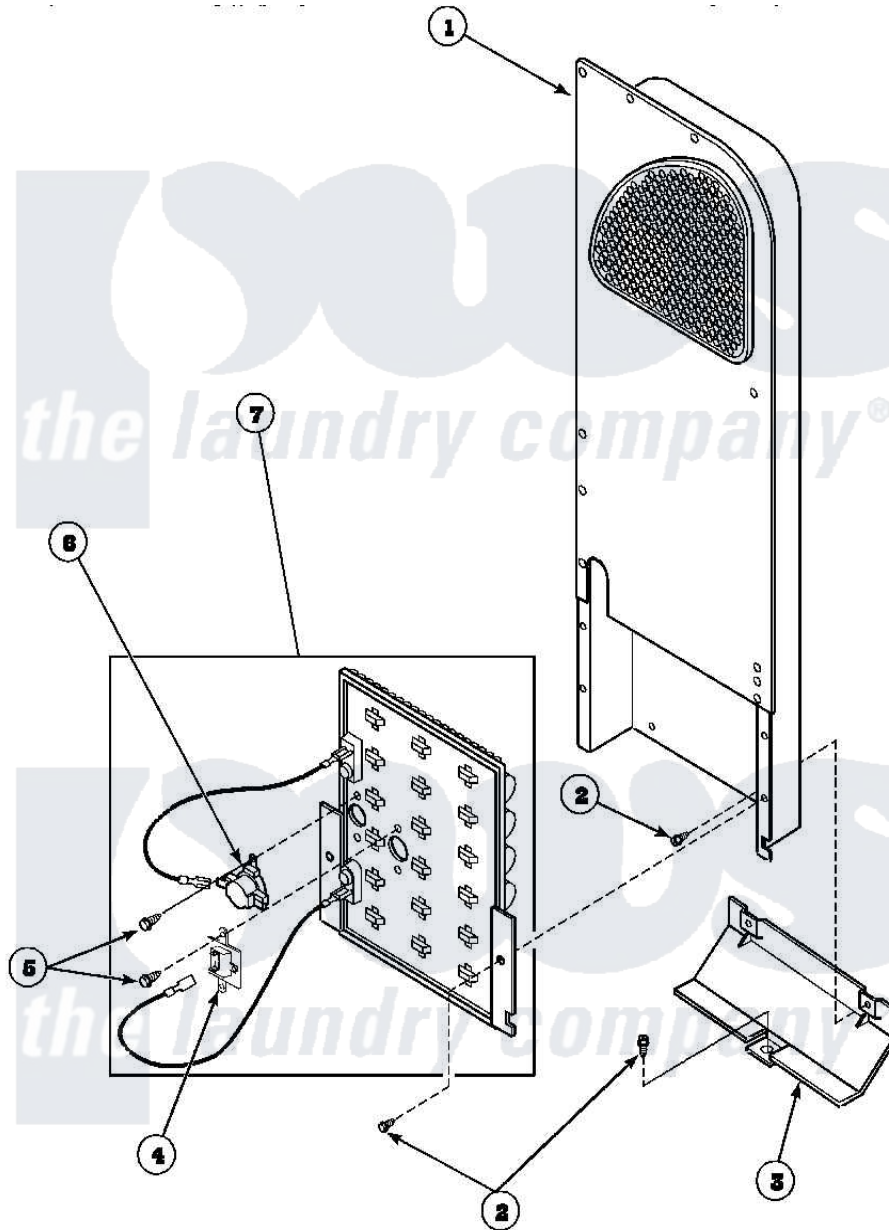

**Amana AEM697L2 (BOM: PAEM697L2) 08 - HEATER BOX ASSY
ORIGINALLY ON ELEC DRYER**

Amana Residential Amana AEM697L2 (BOM: PAEM697L2) Dryer Parts Parts Diagram 08 - HEATER BOX
ASSY ORIGINALLY ON ELEC DRYER
Click on the part number to view part

Item	Original Part Number	Replaced By	Status	Part Description
1	500179P	503605		Assembly, Heater Duct
2	501668	503688		Screw, 10B-16 X .34 I
3	60952		Not Available	SHIELD,HEAT DUCT
4	62600	40113801		Fuse, Thermal
5	23222	3177991		Screw
6	Y62641	W10116735		Thermistor-Fix
7	61928			Heater Assembly 208V
"	61927			Heater Assembly