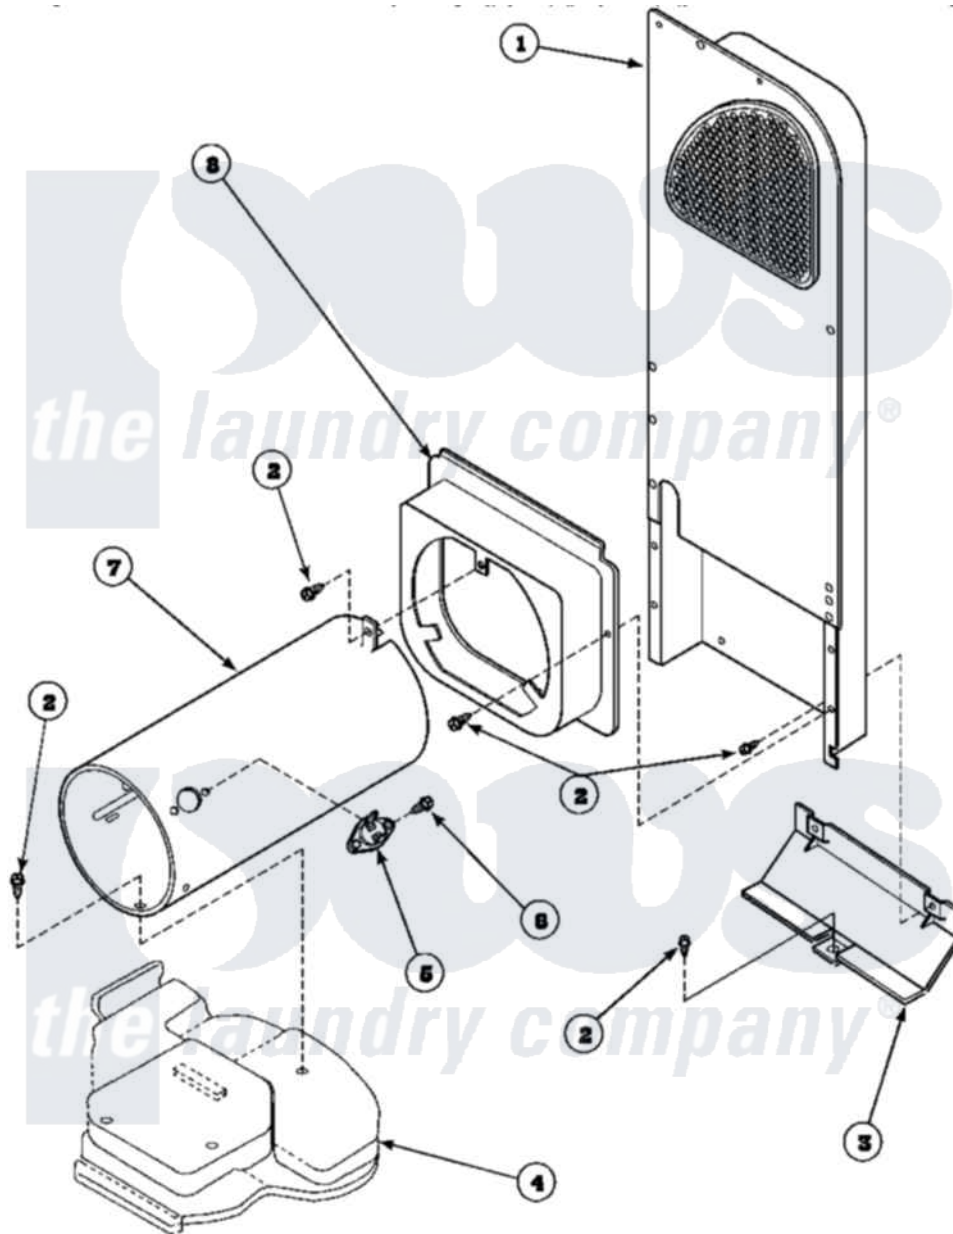

**Amana AEM697L2 (BOM: PAEM697L2) 09 - HEATER BOX ASSY  
ORIGINALLY ON GAS DRYER**

Amana Residential Amana AEM697L2 (BOM: PAEM697L2) Dryer Parts Parts Diagram 09 - HEATER BOX ASSY ORIGINALLY ON GAS DRYER  
Click on the part number to view part

Item	Original Part Number	Replaced By	Status	Part Description
1	500179P	<a href="#">503605</a>		Assembly, Heater Duct
2	501668	<a href="#">503688</a>		Screw, 10B-16 X .34 I
3	60952		Not Available	SHIELD,HEAT DUCT
4	<a href="#">500070</a>			Base, Dryer
5	<a href="#">Y61886</a>			Thermostat, Limit-Blk
6	51782		Not Available	SCREW, 6B-20X5/16
7	61974		Not Available	BURNER HOUSING
8	500122	<a href="#">510101</a>		Shroud Heat Duct