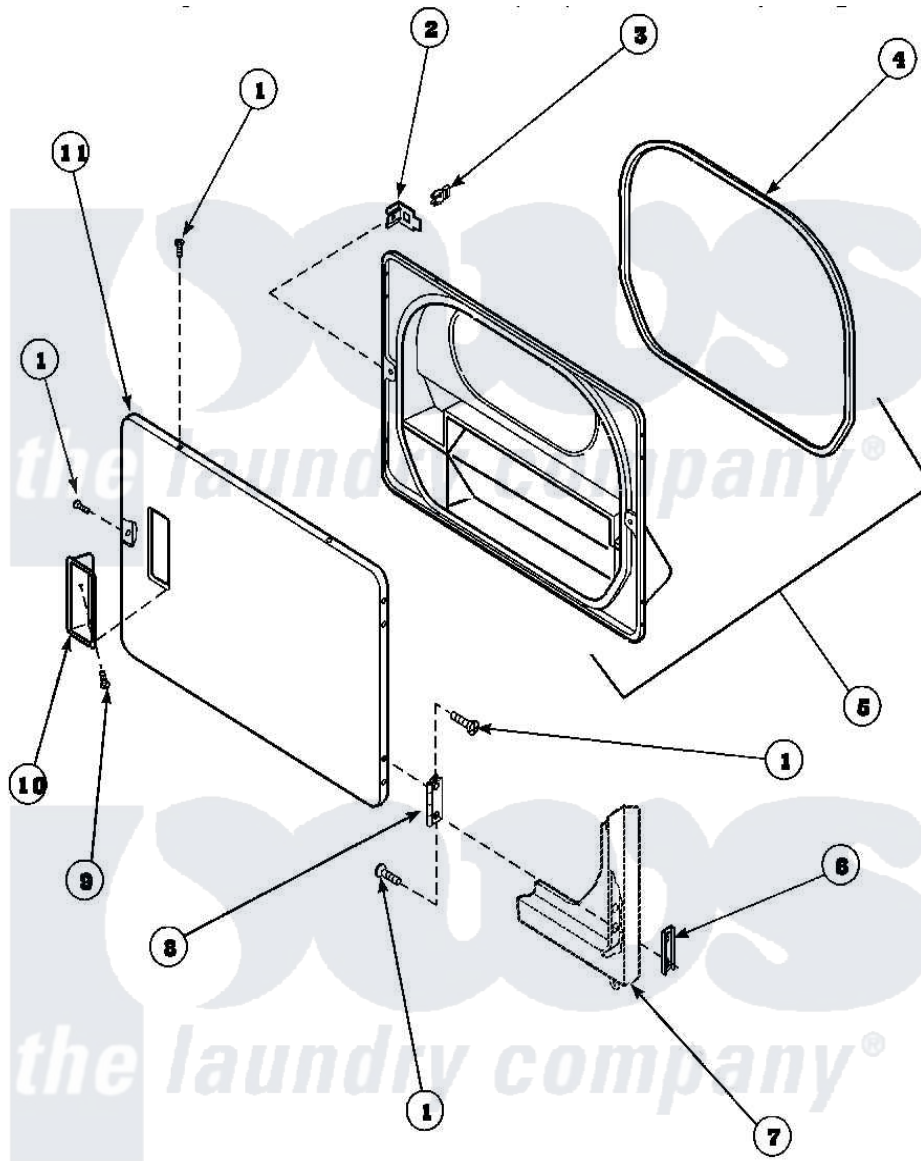

Amana AEM697L2 (BOM: PAEM697L2) 11 - LOADING DOOR

Amana Residential Amana AEM697L2 (BOM: PAEM697L2) Dryer Parts Parts Diagram 11 - LOADING DOOR
 Click on the part number to view part

Item	Original Part Number	Replaced By	Status	Part Description
1	500226			Screw, 8b-16 x 5/8 Tap
2	500223	40116201		Bracket, Door Strike
3	500039	510181		Strike Doormetal
4	500200		Not Available	SEAL,DOOR
5	500199		Not Available	ASSY,LINER & SEAL
6	500236			Clip, Door Hinge Mount
7	500033		Not Available	FRONT PANEL
8	500041	Y503676		Hinge, Door And Top
9	500297	8281236		Screw
10	500042		Not Available	DOOR PULL
11	500040			Outer Door Panel
NI	500035		Not Available	COMPLETE LOADING DOOR ASSEMBLY