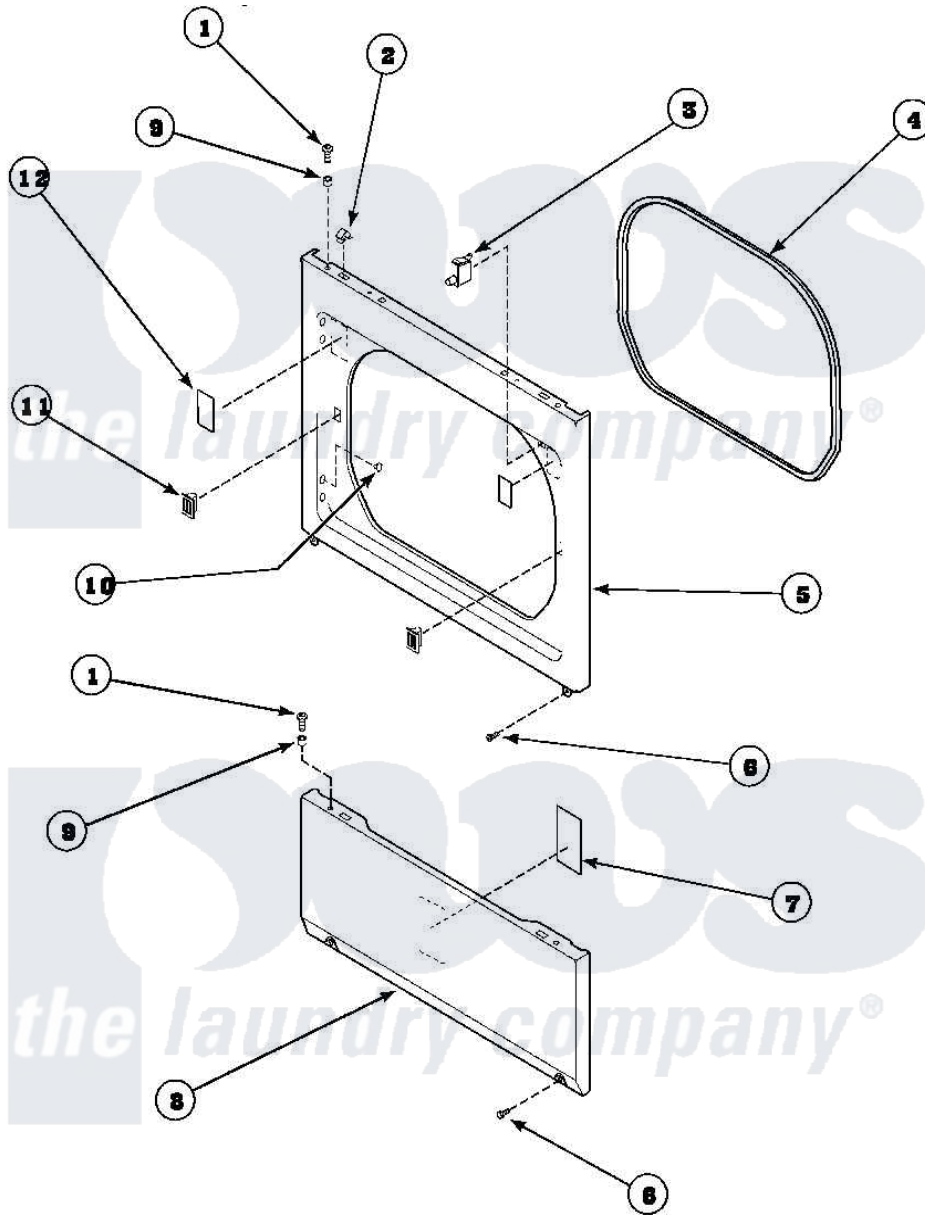

Amana AEM697L2 (BOM: PAEM697L2) 12 - LOWER ACCESS PANEL, FRONT PANEL AND SEAL

Amana Residential Amana AEM697L2 (BOM: PAEM697L2) Dryer Parts Parts Diagram 12 - LOWER ACCESS PANEL, FRONT PANEL AND SEAL
 Click on the part number to view part

Item	Original Part Number	Replaced By	Status	Part Description
1	32671	Y014874		Screw, Idler Arm And Sleeve
2	28835	22001650		Fastener, Spring
3	Y62872	W10169313		Switch-Dor
4	500034			Seal, Front Panel
5	500033		Not Available	FRONT PANEL
6	33562	27001200		Screw
7	500670		Not Available	STICKER NG OR MIXED GA
8	500044		Not Available	LOWER ACCESS PANEL
9	56079	505187		Locator, Panel
10	500227	505295		Screw, No.8ab-16 x 3/4 PH
11	54660	LA-1003		Door Catch Kit
12	500281		Not Available	STICKER