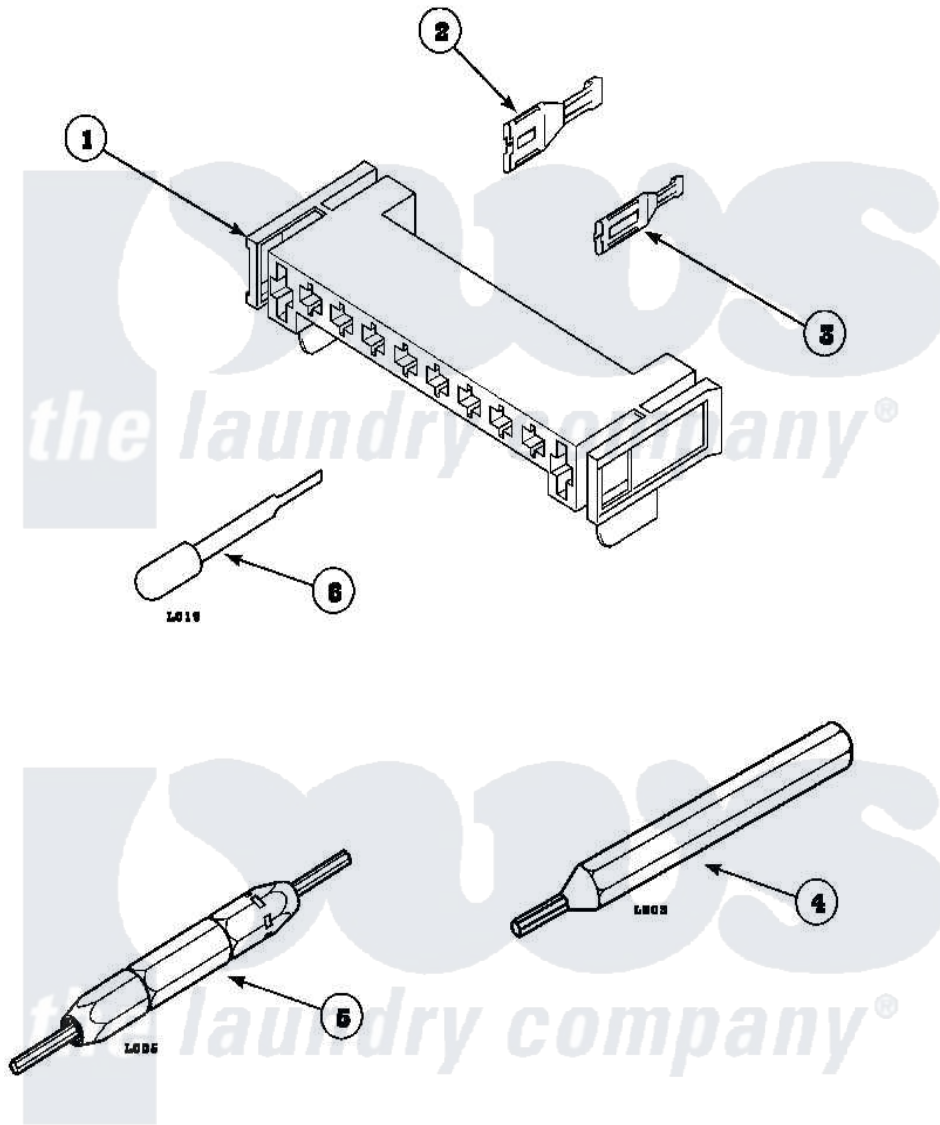

**Amana AEM697L2 (BOM: PAEM697L2) 13 - MOTOR CONNECTION  
BLOCK, TERMINALS TOOLS**

Amana Residential Amana AEM697L2 (BOM: PAEM697L2) Dryer Parts Parts Diagram 13 - MOTOR CONNECTION BLOCK, TERMINALS TOOLS  
Click on the part number to view part

Item	Original Part Number	Replaced By	Status	Part Description
1	00255		Not Available	(1/4 INCH-FOR (1) 12 GAUGE WIR
"	<a href="#">500338</a>			Housing-10 Position
2	00225		Not Available	SPADE TERMINAL
"	<a href="#">Y00256</a>			Spade Terminal Or
3	<a href="#">Y00188</a>			Molex Terminal
4	128P4		Not Available	(FOR USE ON GAS DRYER TERMINAL
5	<a href="#">190P4</a>			Terminal Extractor Tool
6	<a href="#">283P4</a>			Terminal Extractor Tool