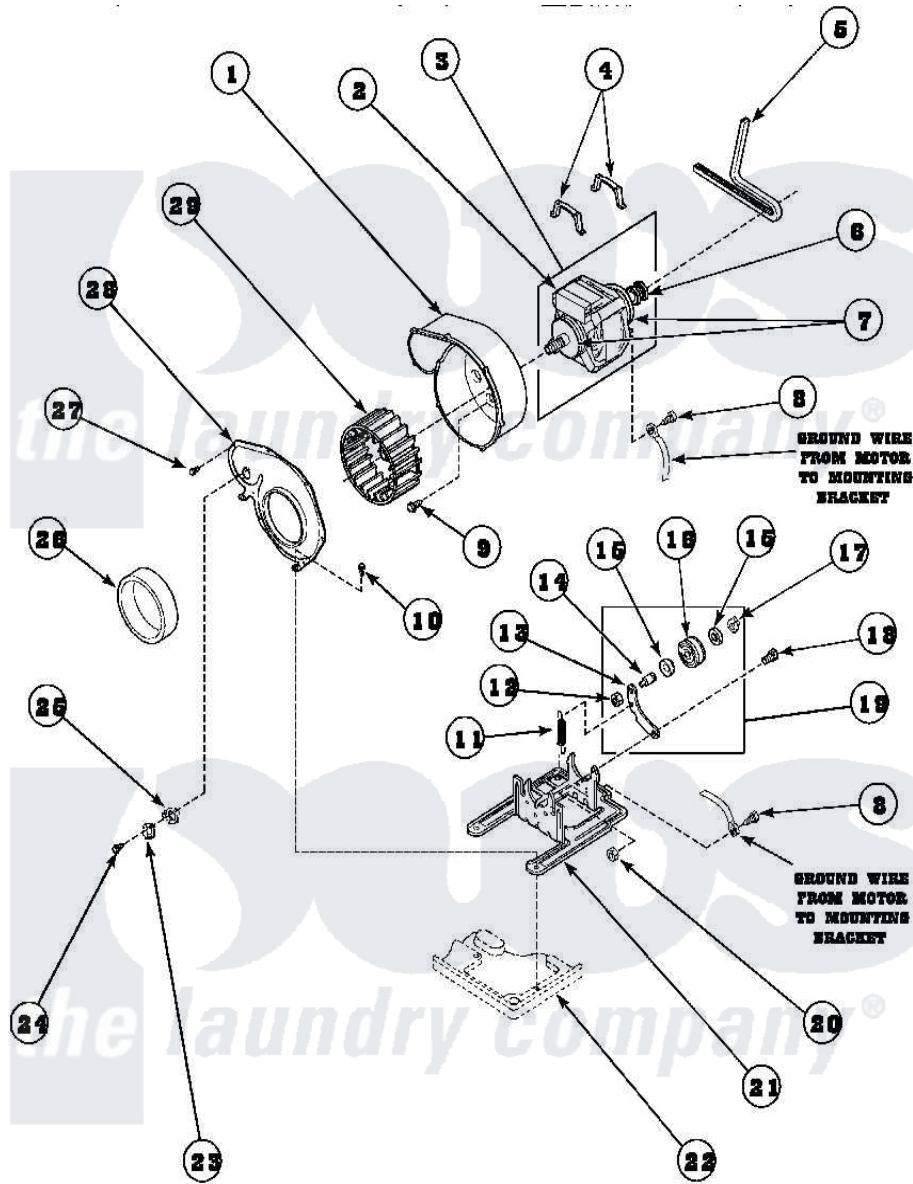

Amana AEM697L2 (BOM: PAEM697L2) 14 - MOTOR, EXHAUST FAN AND BELT

Amana Residential Amana AEM697L2 (BOM: PAEM697L2) Dryer Parts Parts Diagram 14 - MOTOR, EXHAUST FAN AND BELT

Click on the part number to view part

Item	Original Part Number	Replaced By	Status	Part Description
1	56020			Housing, Blower
2	501218		Not Available	MOTOR SWITCH (DOES NOT INCLUDE THERMAL PROT
3	501211	2200376		Motor
4	Y58047	660658		Clamp, Motor Mounting 343481 685441
5	59174	40111201		Belt, Cylinder
6	500011			Pulley, Motor
7	590P3			Motor Hub Ring Kit
8	20530			Screw, 10-24 x 3/8 Hex
9	501668	503688		Screw, 10B-16 X .34 I
10	33562	27001200		Screw
11	56076			Spring, Idler
12	56156	358160		Nut
13	500910	37001144		Assembly- Idler

14	56461		Shaft
15	52549		Washer, 501 ID X3/4 Odx
16	Y54414		Assembly, Wheel And Bearing
17	23748		Ring, Retaining
18	500824		Screw, 1/4-20 Unc Hex
19	500269	37001287	Assembly, Idler Lever/Shaft/Pulley
20	52566	27001225	Nut, Jam Mid Lock 1/4-20
21	500822	503613	Mount, Motor
22	500070		Base, Dryer
23	Y61372		Thermostat
"	503551		Thermostat, Cycling
"	56410		Thermostat
24	23222	3177991	Screw
"	Y33561	489464	Screw
25	61401	61623	Thermostat, Heater-BR
26	500313		Seal, Blower Housing
27	31260		Screw, No.8 X 3/8 Ind H
28	500078	511969P	Kit Blower Housing And Cover
29	56000	510139P	Assembly Blower Fan Package