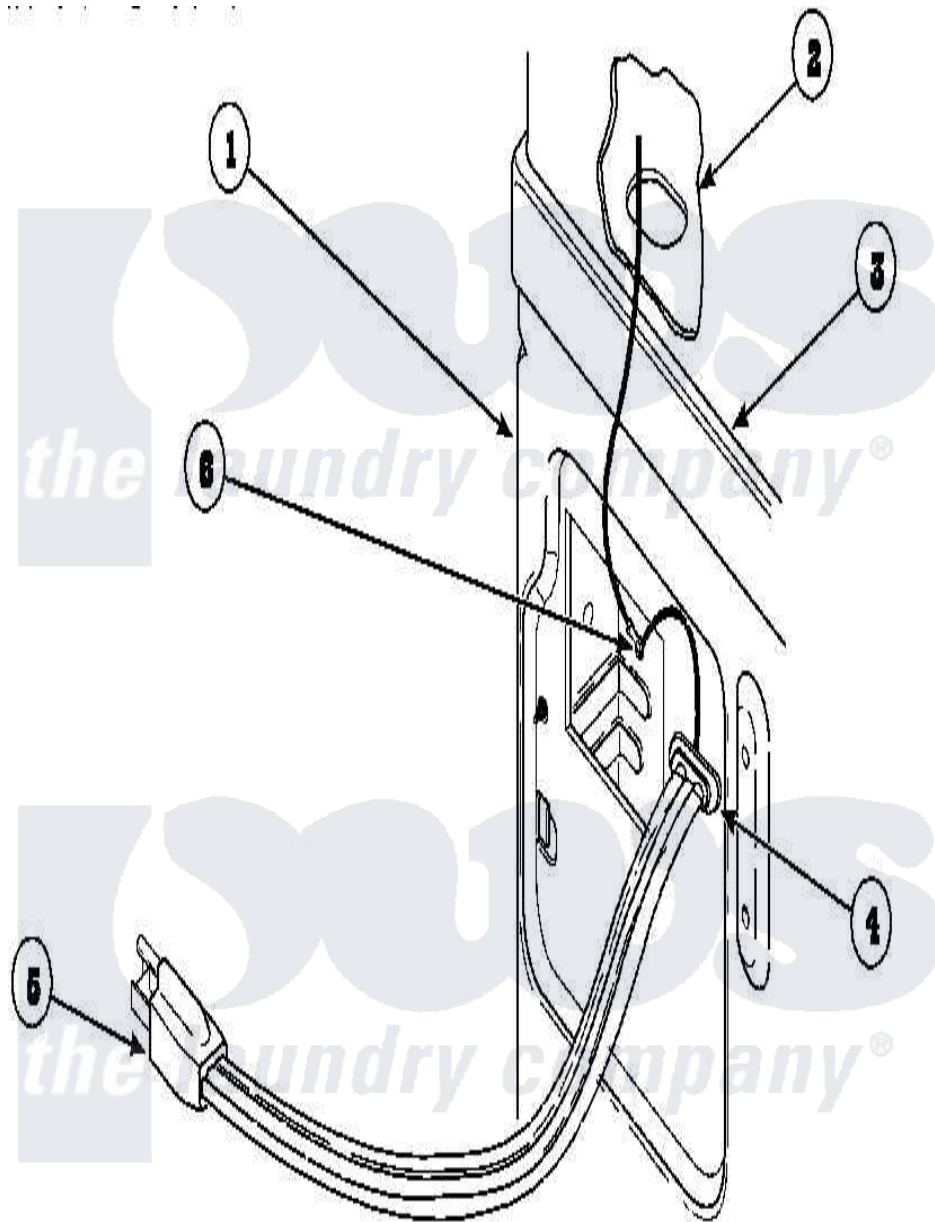

Amana AEM697L2 (BOM: PAEM697L2) 15 - POWER CORDS

Amana Residential Amana AEM697L2 (BOM: PAEM697L2) Dryer Parts Parts Diagram 15 - POWER CORDS
 Click on the part number to view part

Item	Original Part Number	Replaced By	Status	Part Description
1	500001P		Not Available	(ADD LETTER BEFORE "P" IN PART
2	500343		Not Available	PANEL, BACK(HOME HOOD)
3	500085P		Not Available	(ADD LETTER L-L, W-W TO PART N
4	21903	211881		Grommet, Cord Part Not Used- Gas Models Only
5	Y56222	27001142		Cord, Power
6	501668	503688		Screw, 10B-16 X .34 I
"	20530			Screw, 10-24 x 3/8 Hex