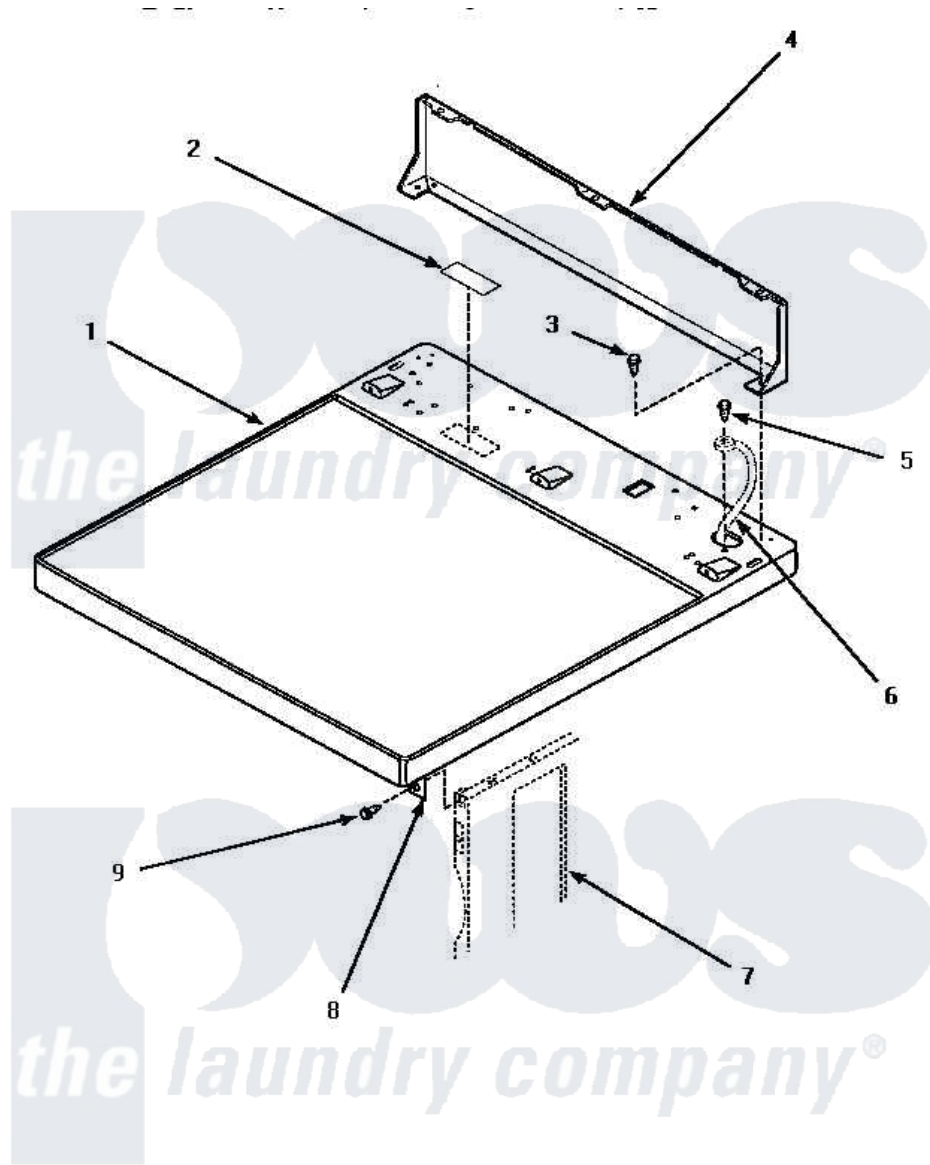

# Amana AEM697W 02 - CABINET TOP & CONTROL HOOD REAR PANEL

## CABINET TOP AND CONTROL HOOD REAR PANEL

Amana [Residential Amana AEM697W Dryer Parts](#) Parts Diagram 02 - CABINET TOP & CONTROL HOOD REAR PANEL

[Click on the part number to view part](#)

Item	Original Part Number	Replaced By	Status	Part Description
1	500085WP	<a href="#">37001027</a>		Panel, Top
"	500085HP		Not Available	PANEL, TOP-HOME
"	500085LP	<a href="#">510029LP</a>		Kit Top Panel W/Hwdomestic
2	24903		Not Available	STICKER, DISCONNECT POW
3	501086	<a href="#">90767</a>		Screw, 8A X 3/8 HeX Washer Head Tapping
4	500343		Not Available	PANEL, BACK(HOME HOOD)
5	<a href="#">20530</a>			Screw, 10-24 x 3/8 Hex
6	Y00000000		Not Available	SEE NOTE GROUND WIRE FROM REAR BULKHEAD, GREEN
7	Y00000000		Not Available	SEE NOTE CABINET
8	500084	<a href="#">40130801</a>		Bracket, Top Mount
9	33562	<a href="#">27001200</a>		Screw